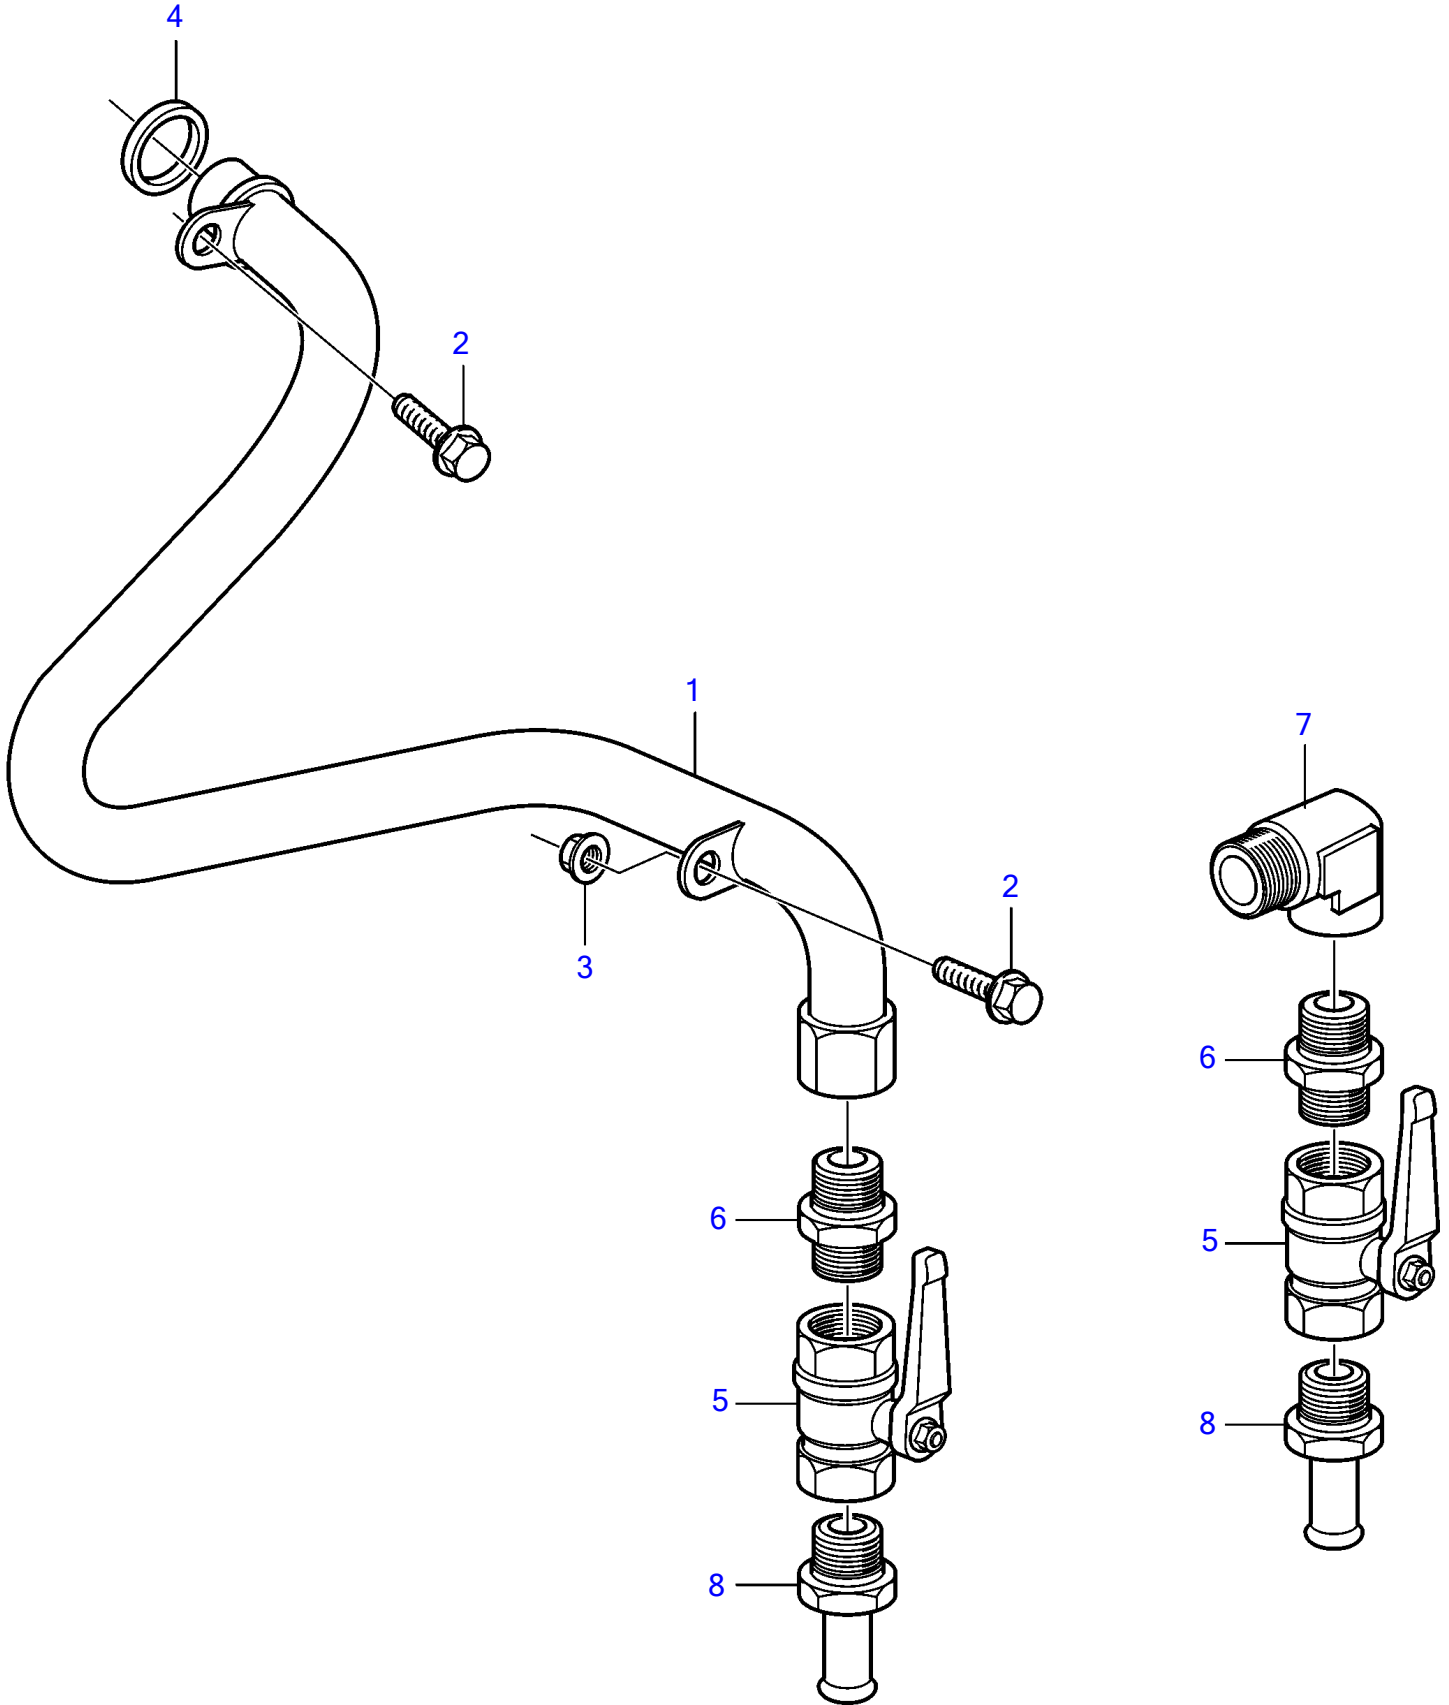

D9A2A D9A-MG

D9A2A D9A-MG

REF	PART NO.	QTY	DESCRIPTION	NOTES
1	21277742	1	Water outlet pipe	
2	946440	2	Flange screw	
3	948645	1	Flange lock nut	
4	1547252	1	Sealing ring	
5	1140097	2	Ball valve	
6	16452	2	Double nipple	
7	(941740)	1	Elbow nipple	Obsolete part
8	961657	2	Hose nipple	