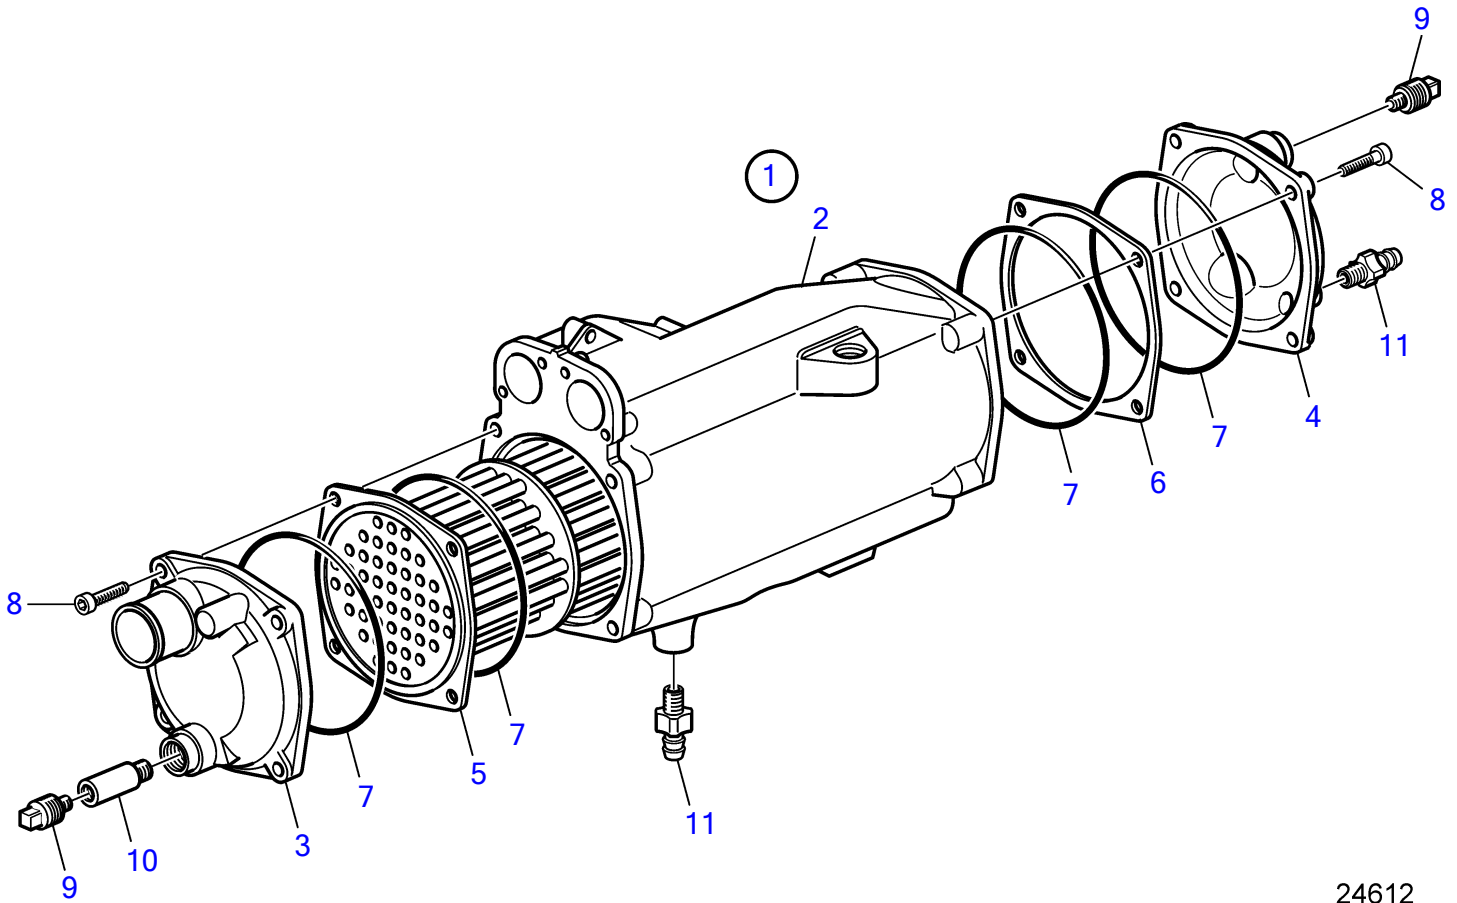

D9A2A D9A-MG

24612

D9A2A D9A-MG

REF	PART NO.	QTY	DESCRIPTION	SEE SEC.	NOTES
1	21108861	1	Heat exchanger	7451	500hp, Replaced by 21202086, And 21134285
	21202086	1	Heat exchanger		
2		1	• Heat exchanger housi		
3	3588549	1	• Cardboard tube		
4	3588548	1	• Cardboard tube		
5	3588547	1	• Tube		
6	866593	1	• Spacer		
7	949272	4	• O-ring		
8	3838337	8	• Screw		
9	838928	2	• Plug		
10	838929	1	• Anode		
11	3583822	2	• Draining nipple		