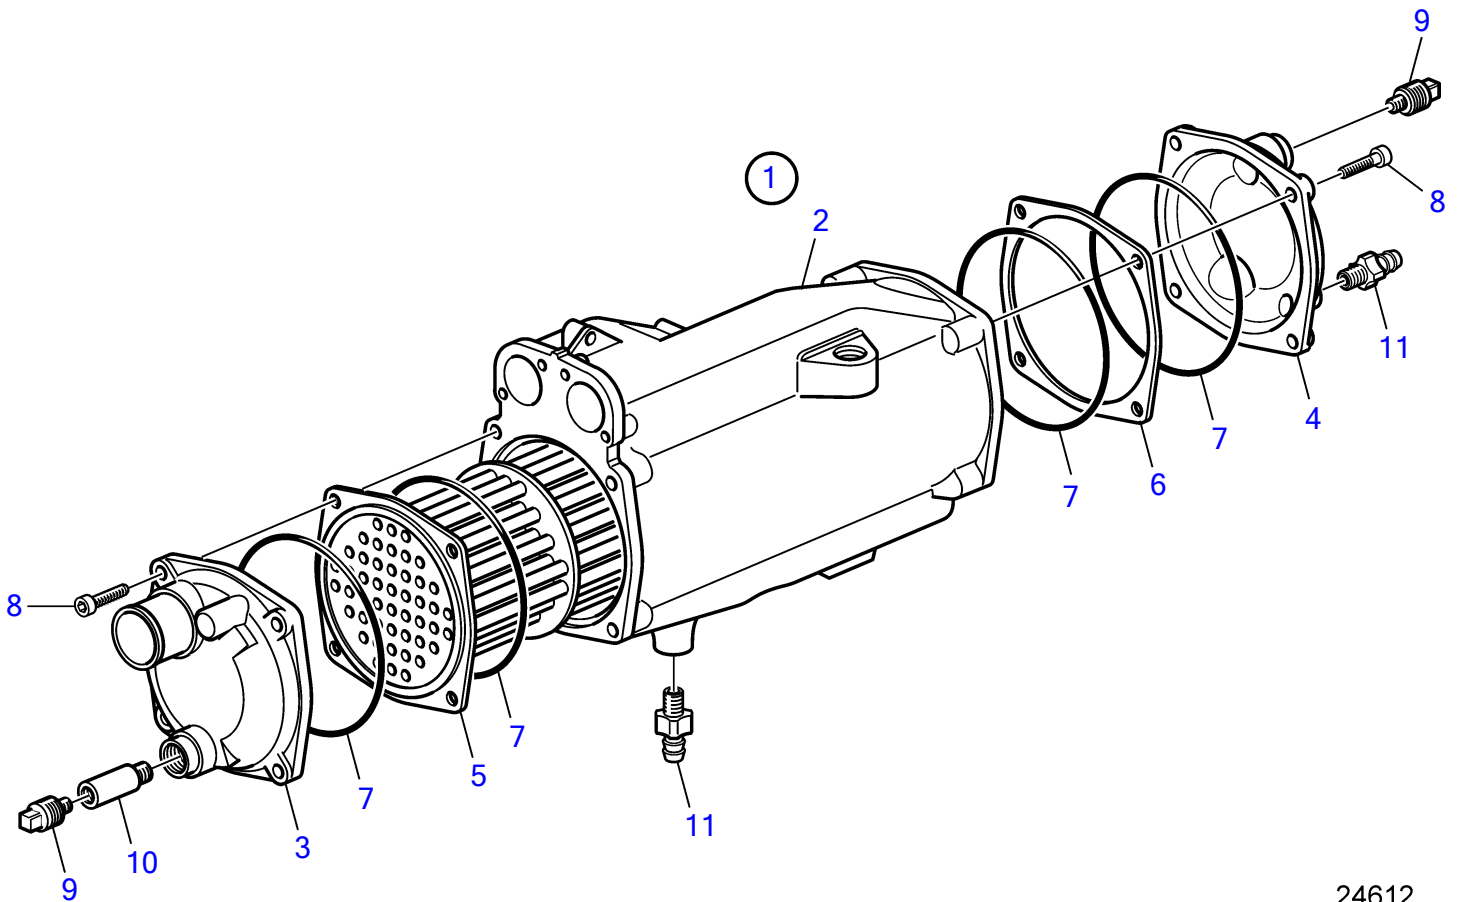

D9A2A D9A-MG

24612

D9A2A D9A-MG

REF	PART NO.	QTY	DESCRIPTION	SEE SEC.	NOTES
1	21108861	1	Heat exchanger	7451	500hp, Replaced by 21202086, And 21134285
	21202086	1	Heat exchanger		
2		1	• Heat exchanger housi		
3	3588549	1	• Cardboard tube		
4	3588548	1	• Cardboard tube		
5	3588547	1	• Tube		
6	866593	1	• Spacer		
7	949272	4	• O-ring		
8	3838337	8	• Screw		
9	838928	2	• Plug		
10	838929	1	• Anode		
11	3583822	2	• Draining nipple		