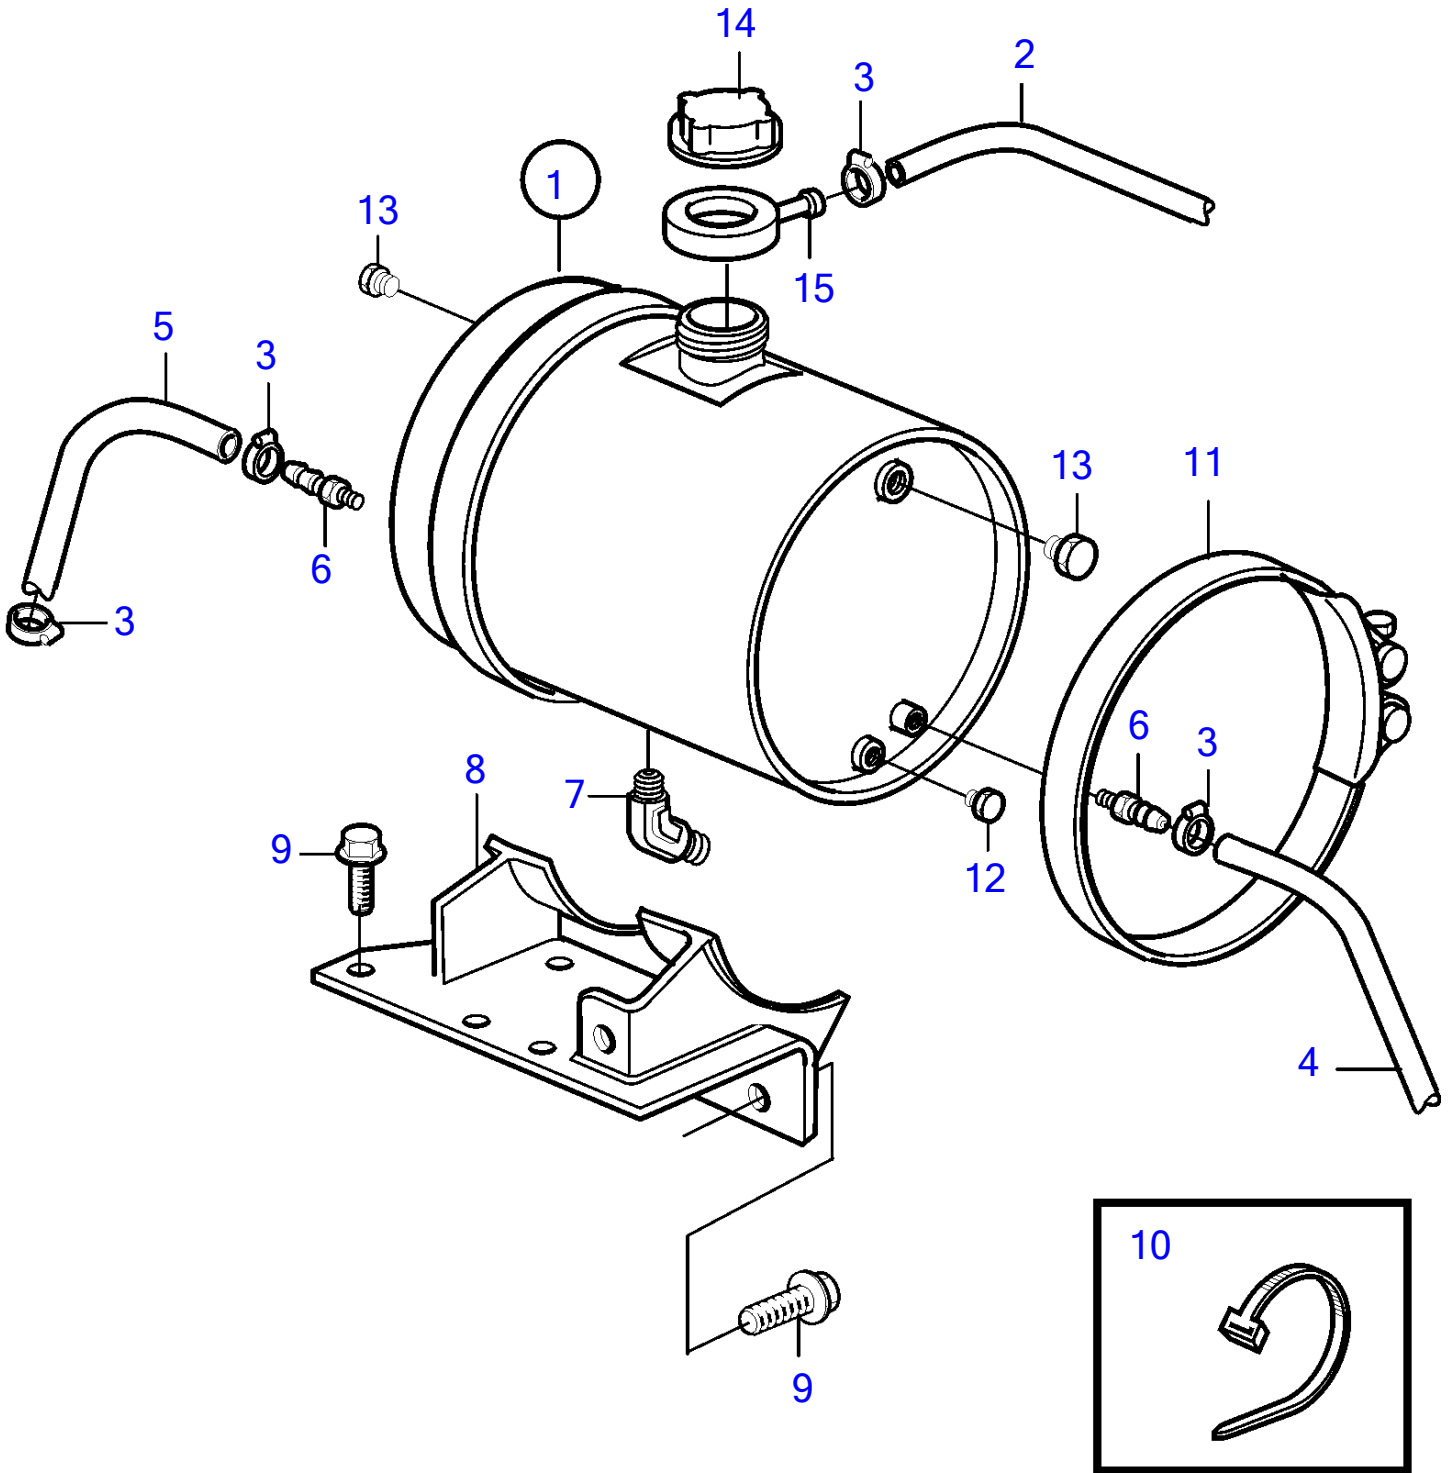

D9A2A D9A-MG

22364

D9A2A D9A-MG

REF	PART NO.	QTY	DESCRIPTION	NOTES
1	3827367	1	Expansion tank	
2	192618	X	Hose	L=2300mm
3	943470	5	Hose clamp	
4	943367	X	Rubber hose	L=850mm
5	943367	X	Rubber hose	L=700mm
6	942722	2	Nipple	
7	942649	1	Elbow nipple	
8	3835107	1	Bracket	
9	946471	4	Flange screw	
10	948211	X	Cable tie	
11	3839545	2	Tensioner	
12	960632	1	Plug	
13	479979	2	Plug	
14	1674083	1	Pressure cap	
15	3828863	1	Rubber collar	