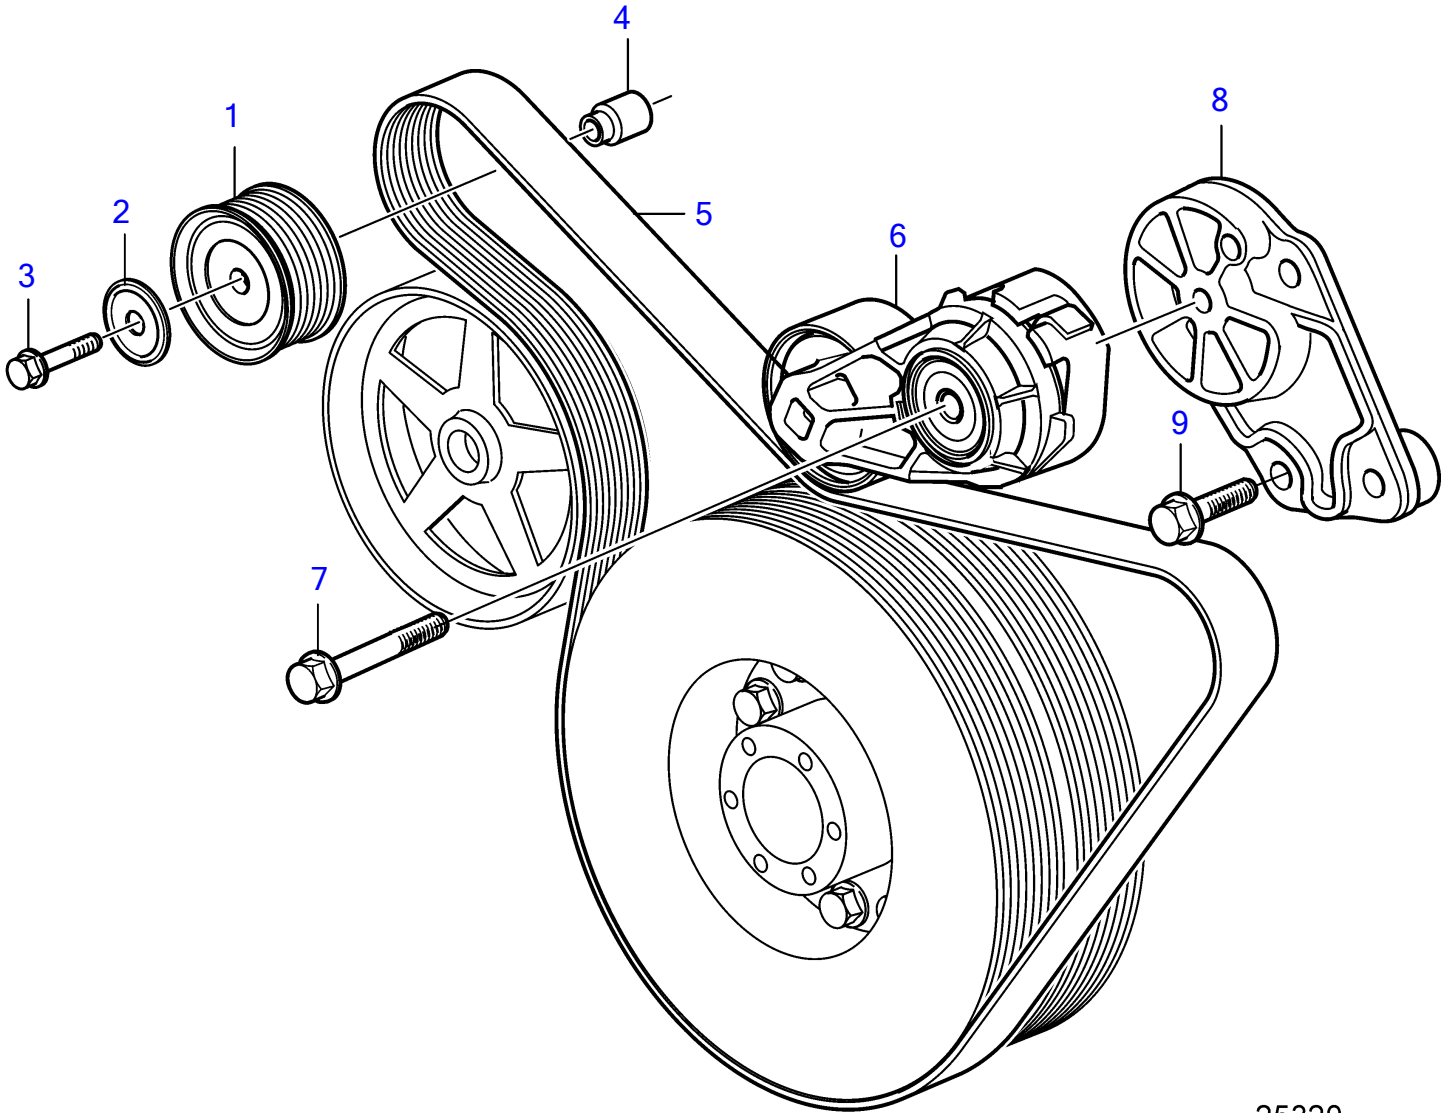

D9A2A D9A-MG

25320

D9A2A D9A-MG

REF	PART NO.	QTY	DESCRIPTION	NOTES
1	20357382	1	Idler pulley	
2	8097084	1	Cover	
3	947790	1	Flange screw	
4	3838009	1	Hub	
5	982570	1	V-ribbed belt	
	1066823	1	V-ribbed belt	No alternator., D9A-MG
6	21153420	1	Belt tensioner	
7	947790	1	Flange screw	
8	3849931	1	Bracket	
9	946472	3	Flange screw