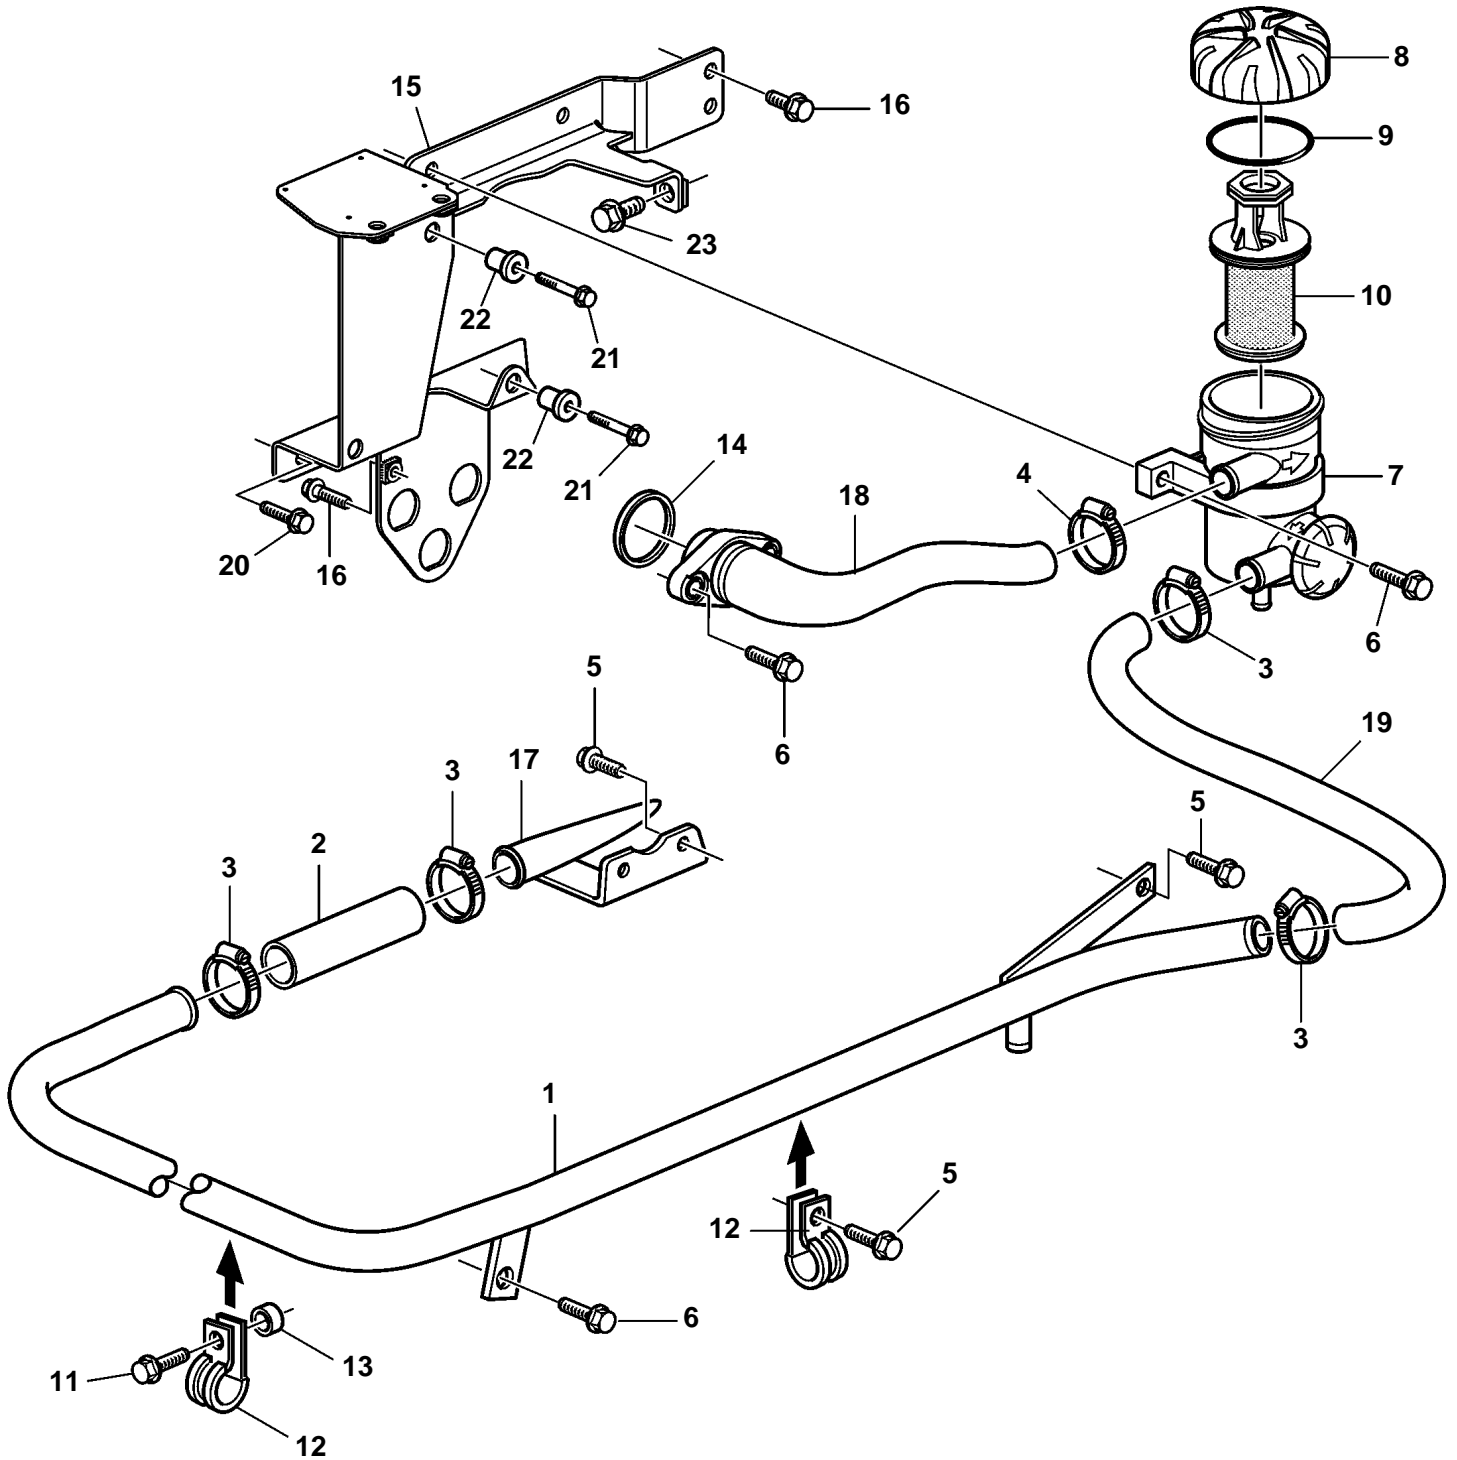

D9A2A MH

## D9A2A MH

REF	PART NO.	QTY	DESCRIPTION	NOTES
1	3589492	1	Pipe	
2	973972	X	Rubber hose	L=100mm
3	943475	4	Hose clamp	
4	943474	1	Hose clamp	
5	946440	3	Flange screw	
6	945444	5	Flange screw	
7	3812235	1	Filter housing	
8		1	· Cover	
9	3584461	1	· · O-ring	
10	3584145	1	· Insert	
11	946329	1	Flange screw	
12	947827	1	Clamp	
13	977412	2	Spacer sleeve	
14	421629	1	Sealing ring	
15	3817166	1	Bracket	
16	946173	3	Flange screw	
17	3589484	1	Pipe	
18	3839380	1	Pipe	
19	888573	1	Hose	
20	948336	2	Lock screw	
21	965176	3	Screw	
22	930760	3	Rivet nut	
23	946441	1	Screw	