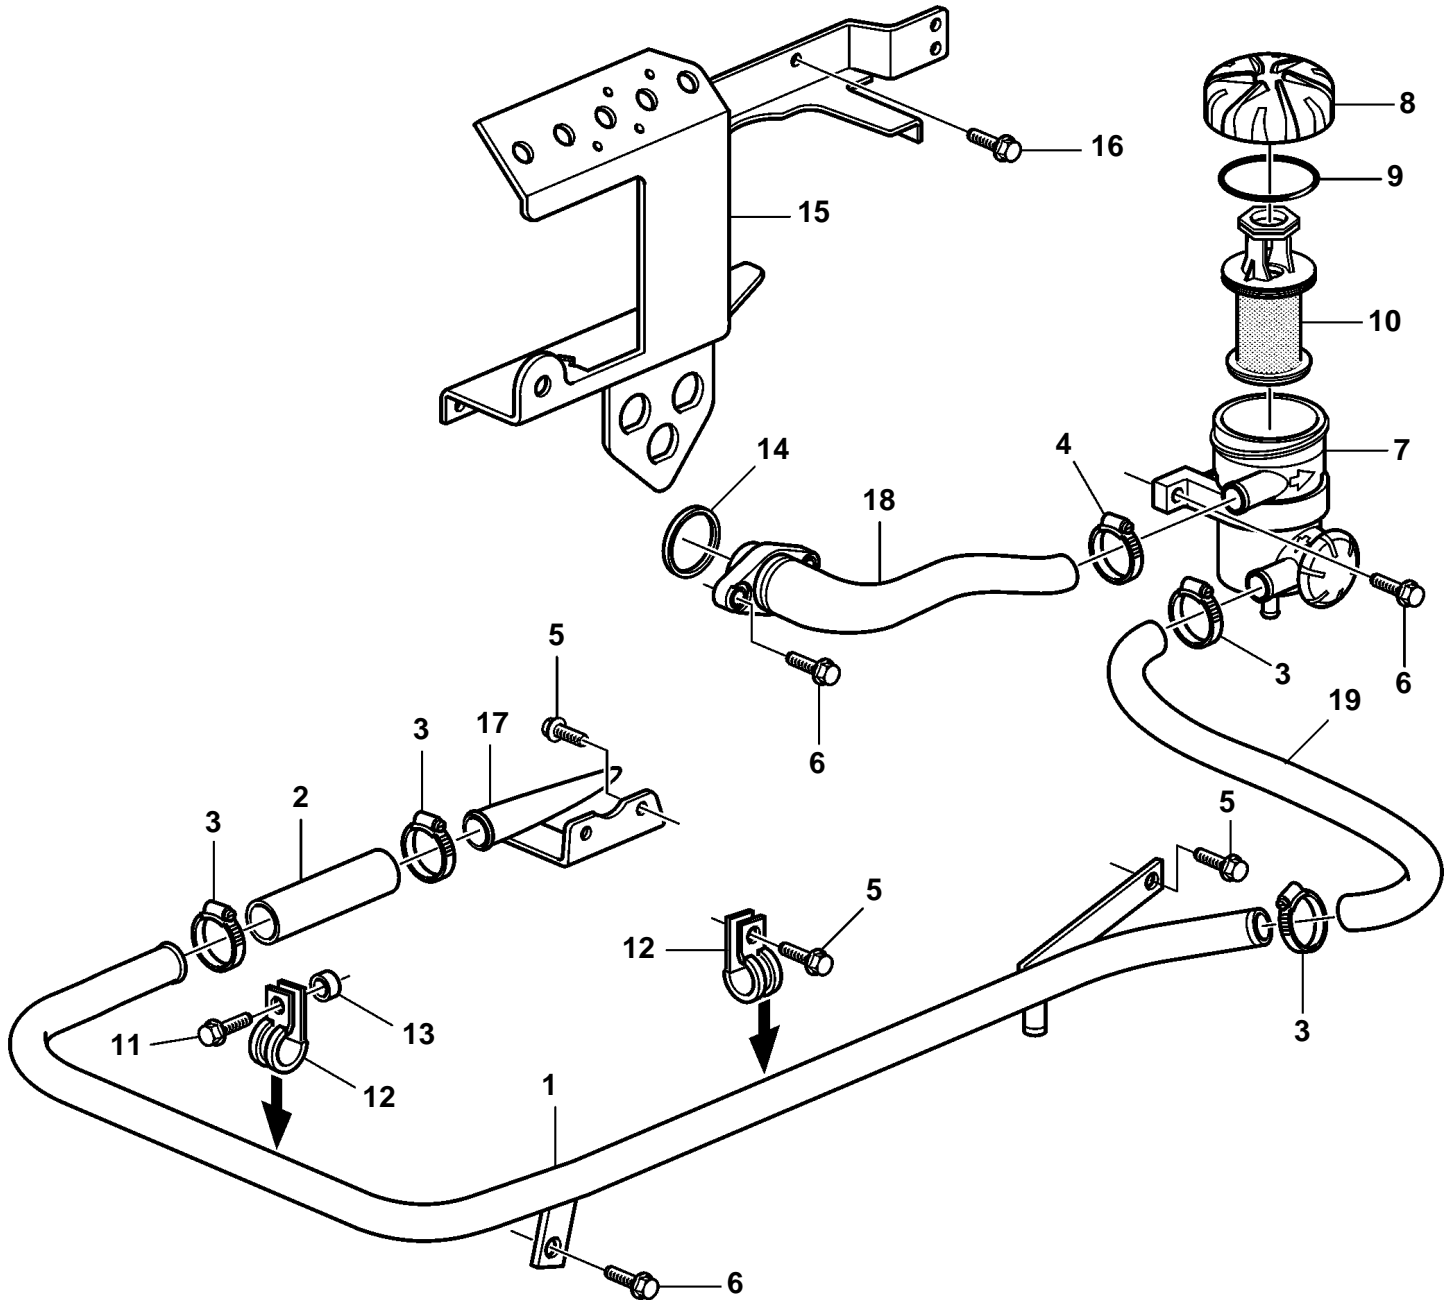

D9A2A 425, 500, 575

20686

D9A2A 425, 500, 575

REF	PART NO.	QTY	DESCRIPTION	SEE SEC.	NOTES
1	3589492	1	Pipe		
2	973972	X	Rubber hose		L=100mm
3	943475	4	Hose clamp		
4	943474	1	Hose clamp		
5	946440	3	Flange screw		
6	945444	5	Flange screw		
7	3812235	1	Filter housing		
8		1	· Cover		
9	3584461	1	· · O-ring		
10	3584145	1	· Insert		
11	946329	1	Flange screw		
12	947827	1	Clamp		
13	977412	2	Spacer sleeve		
14	421629	1	Sealing ring		
15		1	Bracket	7576	
16	945444	1	Flange screw		
17	3589484	1	Pipe		
18	3839380	1	Pipe		
19	888573	1	Hose		