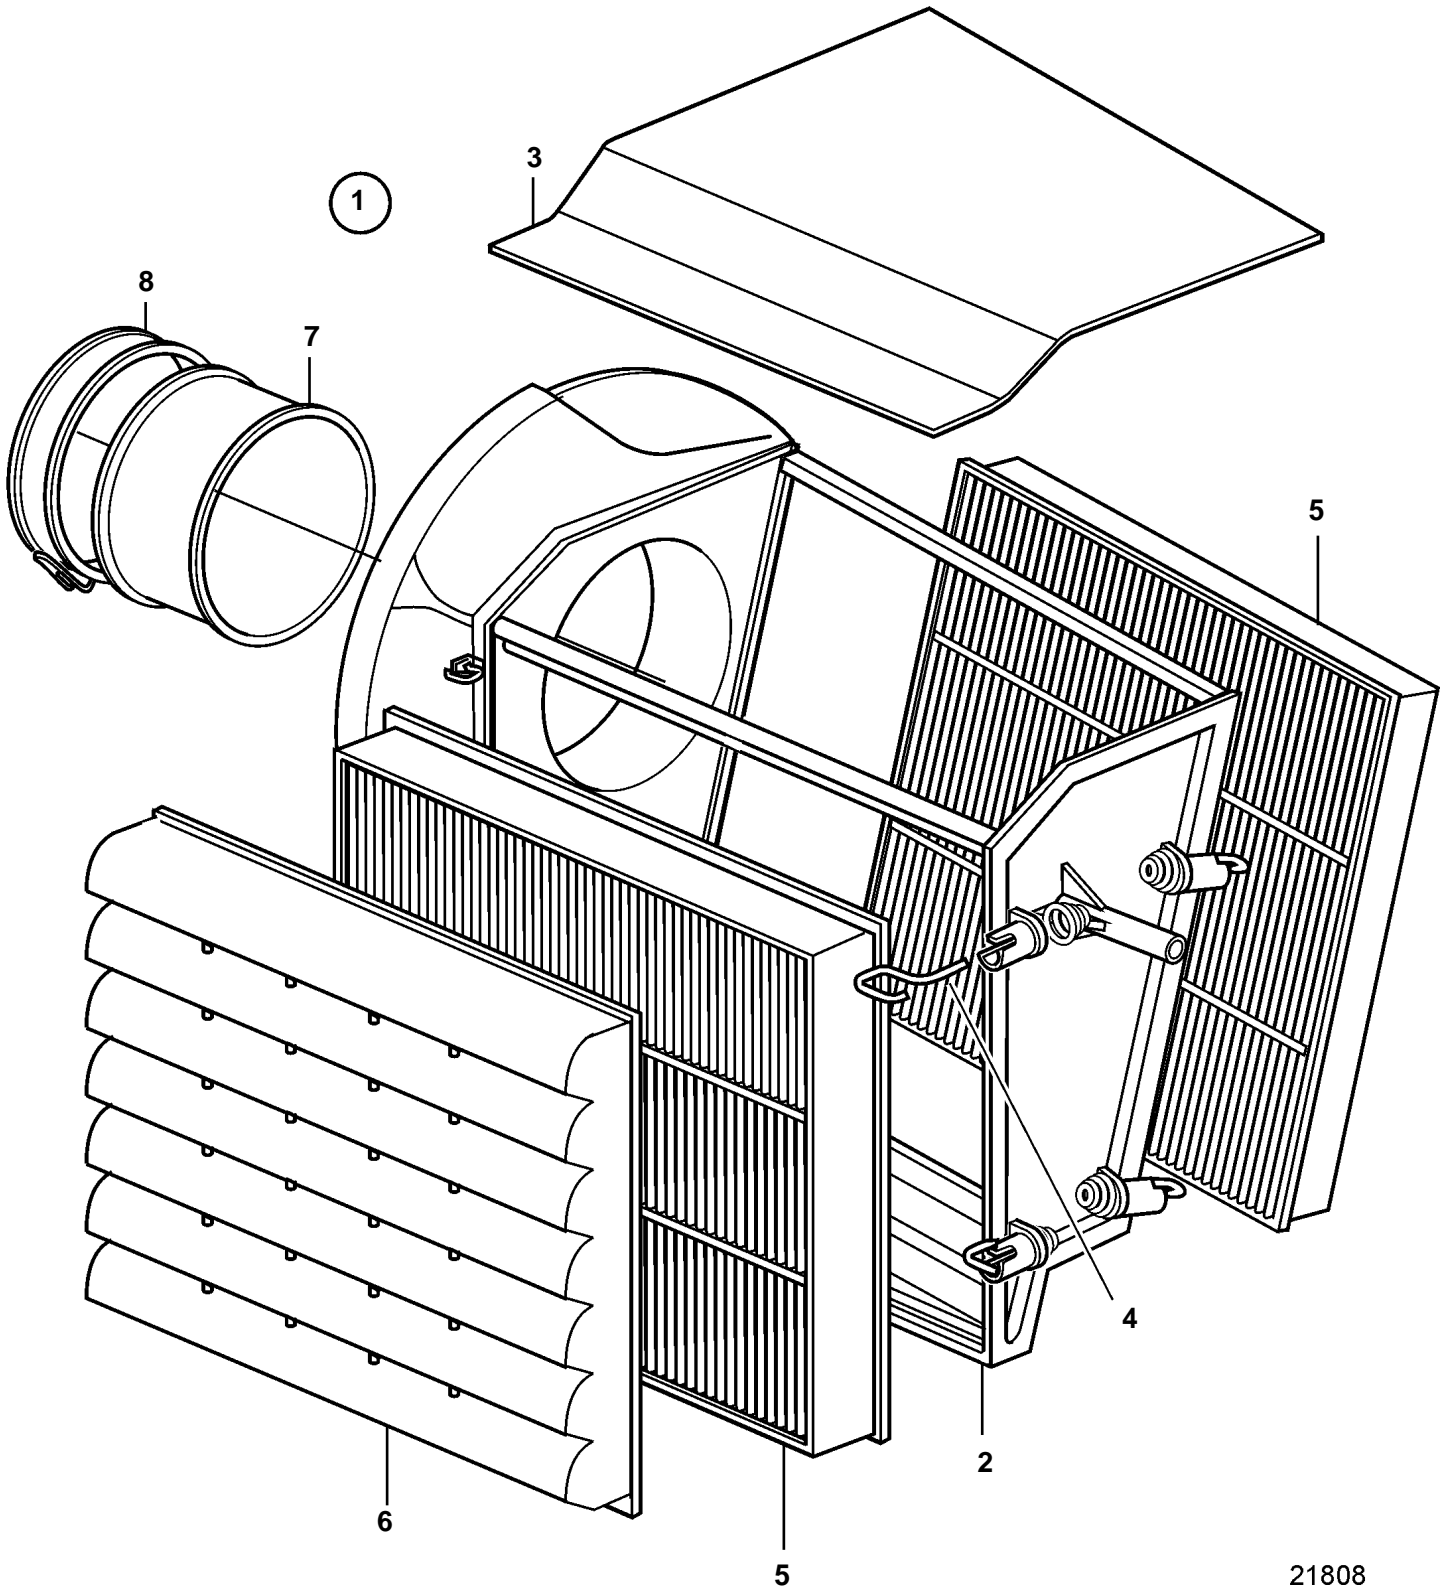

D9A2A 425, 500, 575, D9A2A MH

21808

D9A2A 425, 500, 575, D9A2A MH

REF	PART NO.	QTY	DESCRIPTION
1	3836317	1	Air cleaner
2		1	· Housing
3		1	· Housing
4		8	· Latch
5	3583654	2	· Air filter insert
6	3807825	1	· Cover
7	3808001	1	Gasket
8	1660909	1	Hose clamp