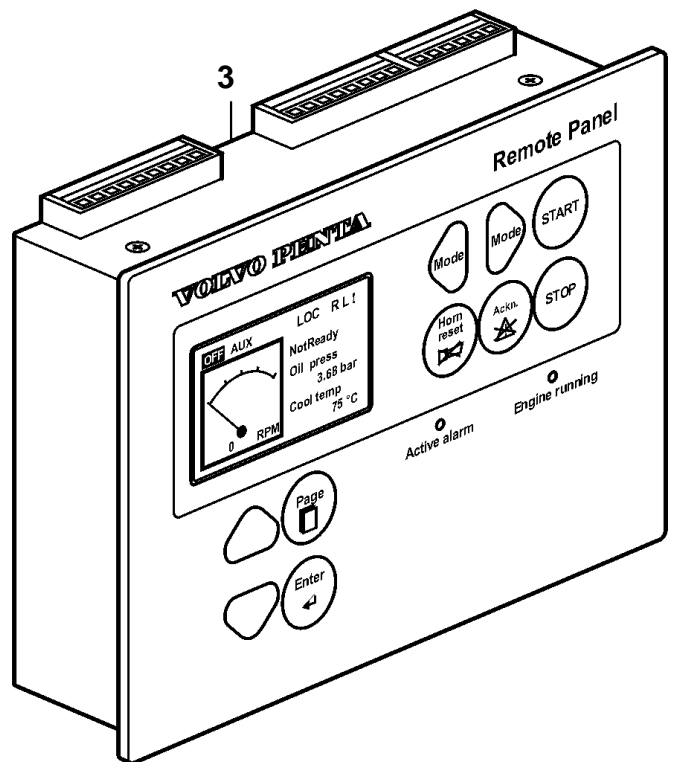

D9A2A MH

1

22027

D9A2A MH

REF	PART NO.	QTY	DESCRIPTION	SEE SEC.	NOTES
1	3819845	1	Electronic unit		
			Bulletin P-28-4-4	P-28-4-4-EN	Software Handling Procedures
2	3818237	1	Control unit		MCU
			Bulletin P-28-4-4	P-28-4-4-EN	Software Handling Procedures
3			Control unit		