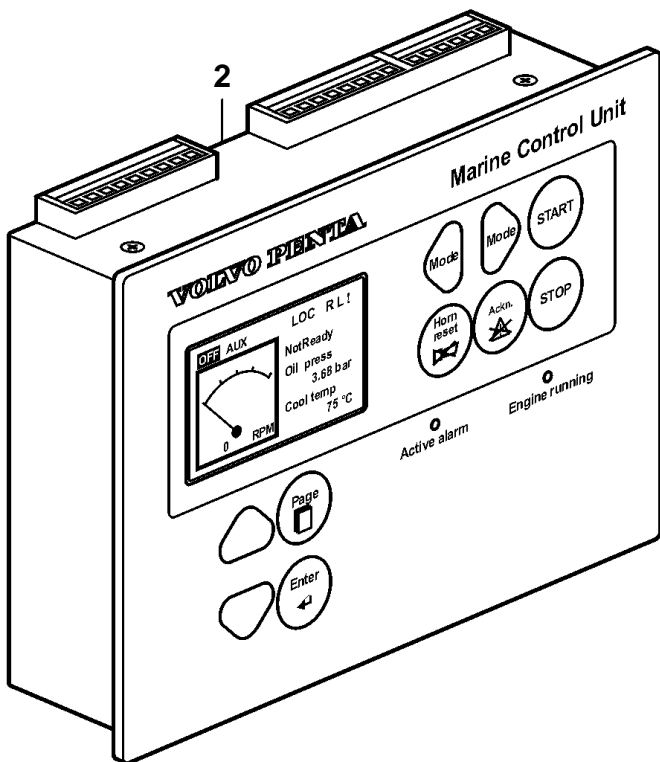

D9A2A MH

1

22027

D9A2A MH

REF	PART NO.	QTY	DESCRIPTION	SEE SEC.	NOTES
1	3819845	1	Electronic unit		
			Bulletin P-28-4-4	P-28-4-4-EN	Software Handling Procedures
2	3818237	1	Control unit		MCU
			Bulletin P-28-4-4	P-28-4-4-EN	Software Handling Procedures
3			Control unit		