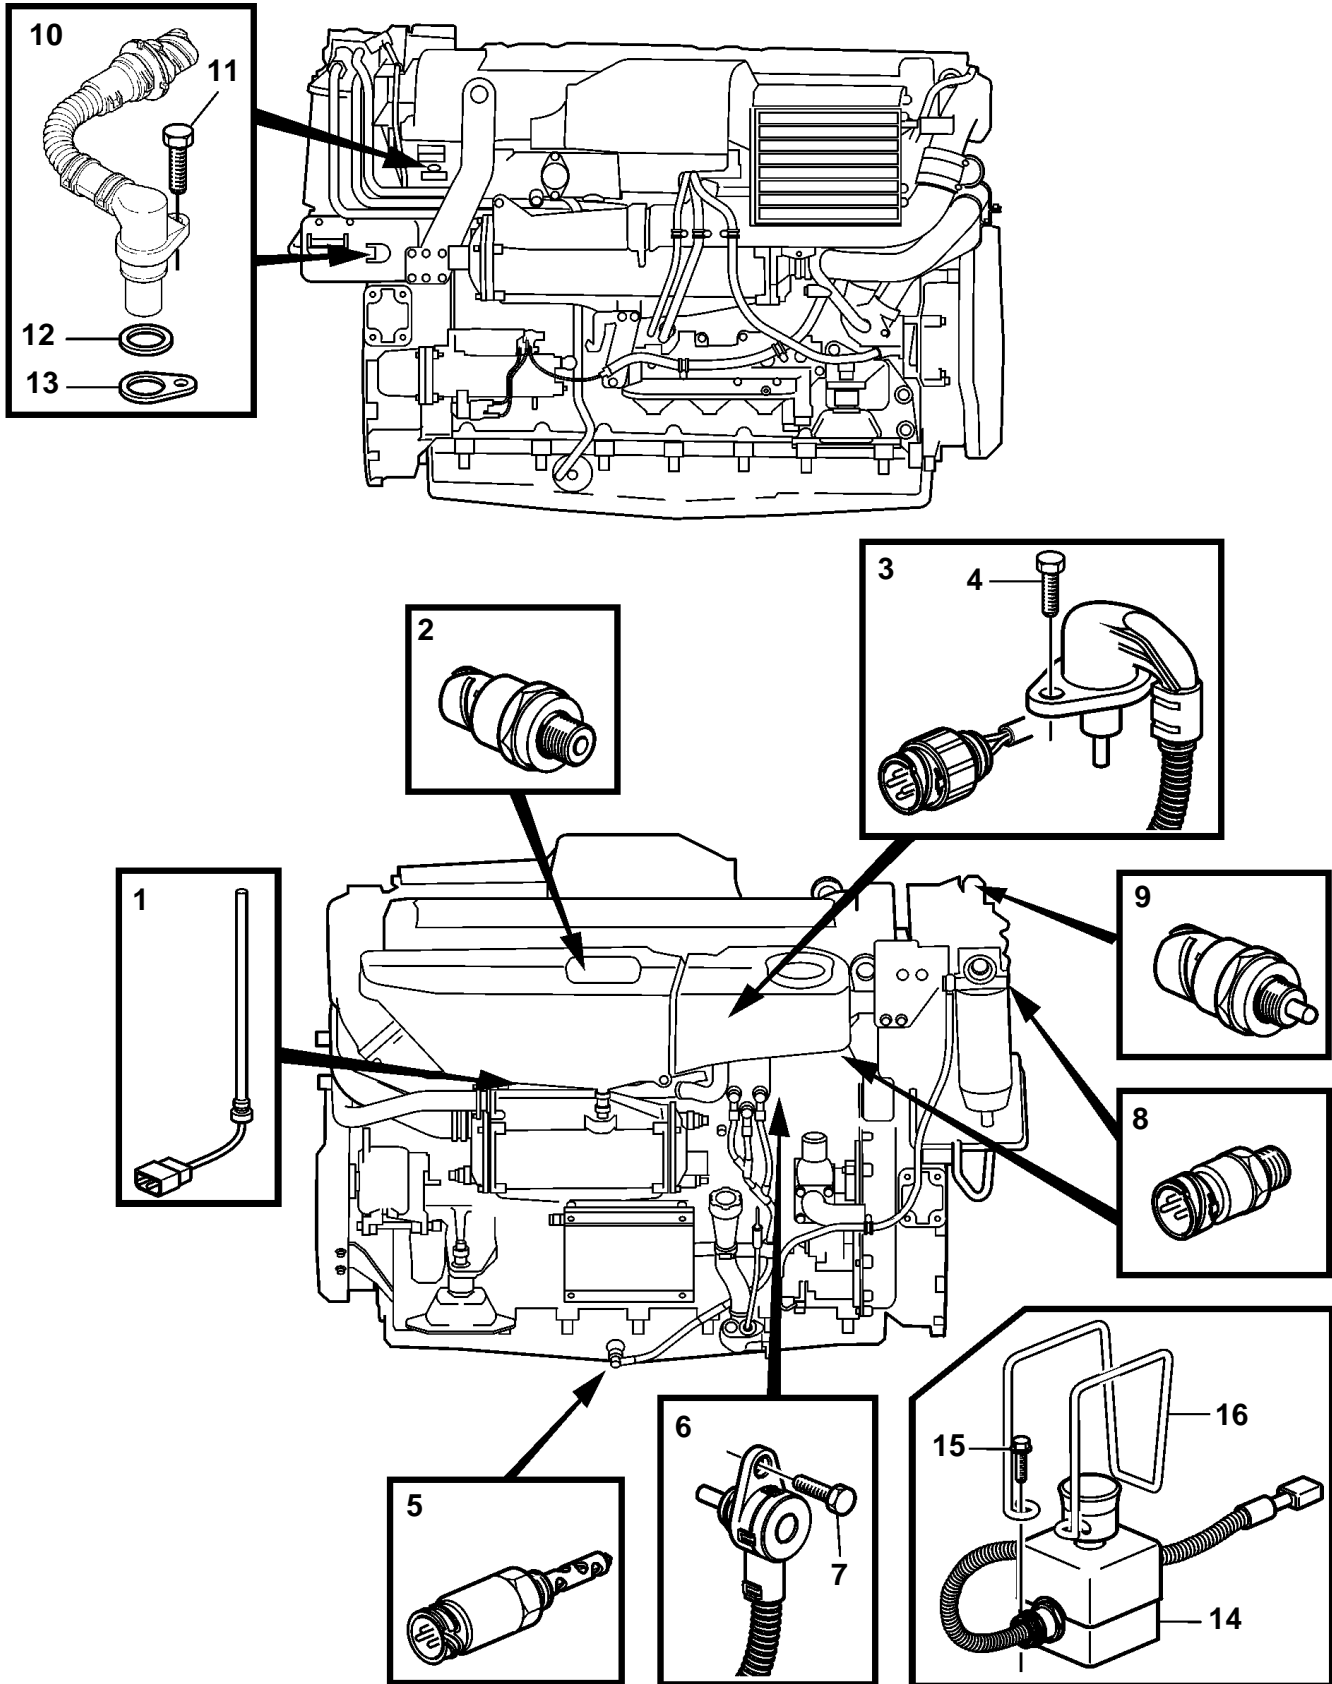

D9A2A 425, 500, 575, D9A2A MH

D9A2A 425, 500, 575, D9A2A MH

REF	PART NO.	QTY	DESCRIPTION	NOTES
1	3588990	1	Level sensor, expansion tank	
2	20499340	1	Pressure sensor	
3	20706889	1	Sender, pressure/temp	
4	946934	1	Flange screw	
5	874328	1	Level guard, oil	
6	20576617	1	Sender	(20429956)
7	946440	1	Flange screw	
8	20484678	1	Pressure sensor, fuel	
9	1077574	1	Sender, oil pressure/temperature	
10	3172774	2	Tachometer sensor	
11	940326	1	Screw	
12	974673	1	O-ring	
13	1677894	X	Shim	
14	3588180	1	Stop button	
15	946440	2	Flange screw	
16	3838198	1	Brace	