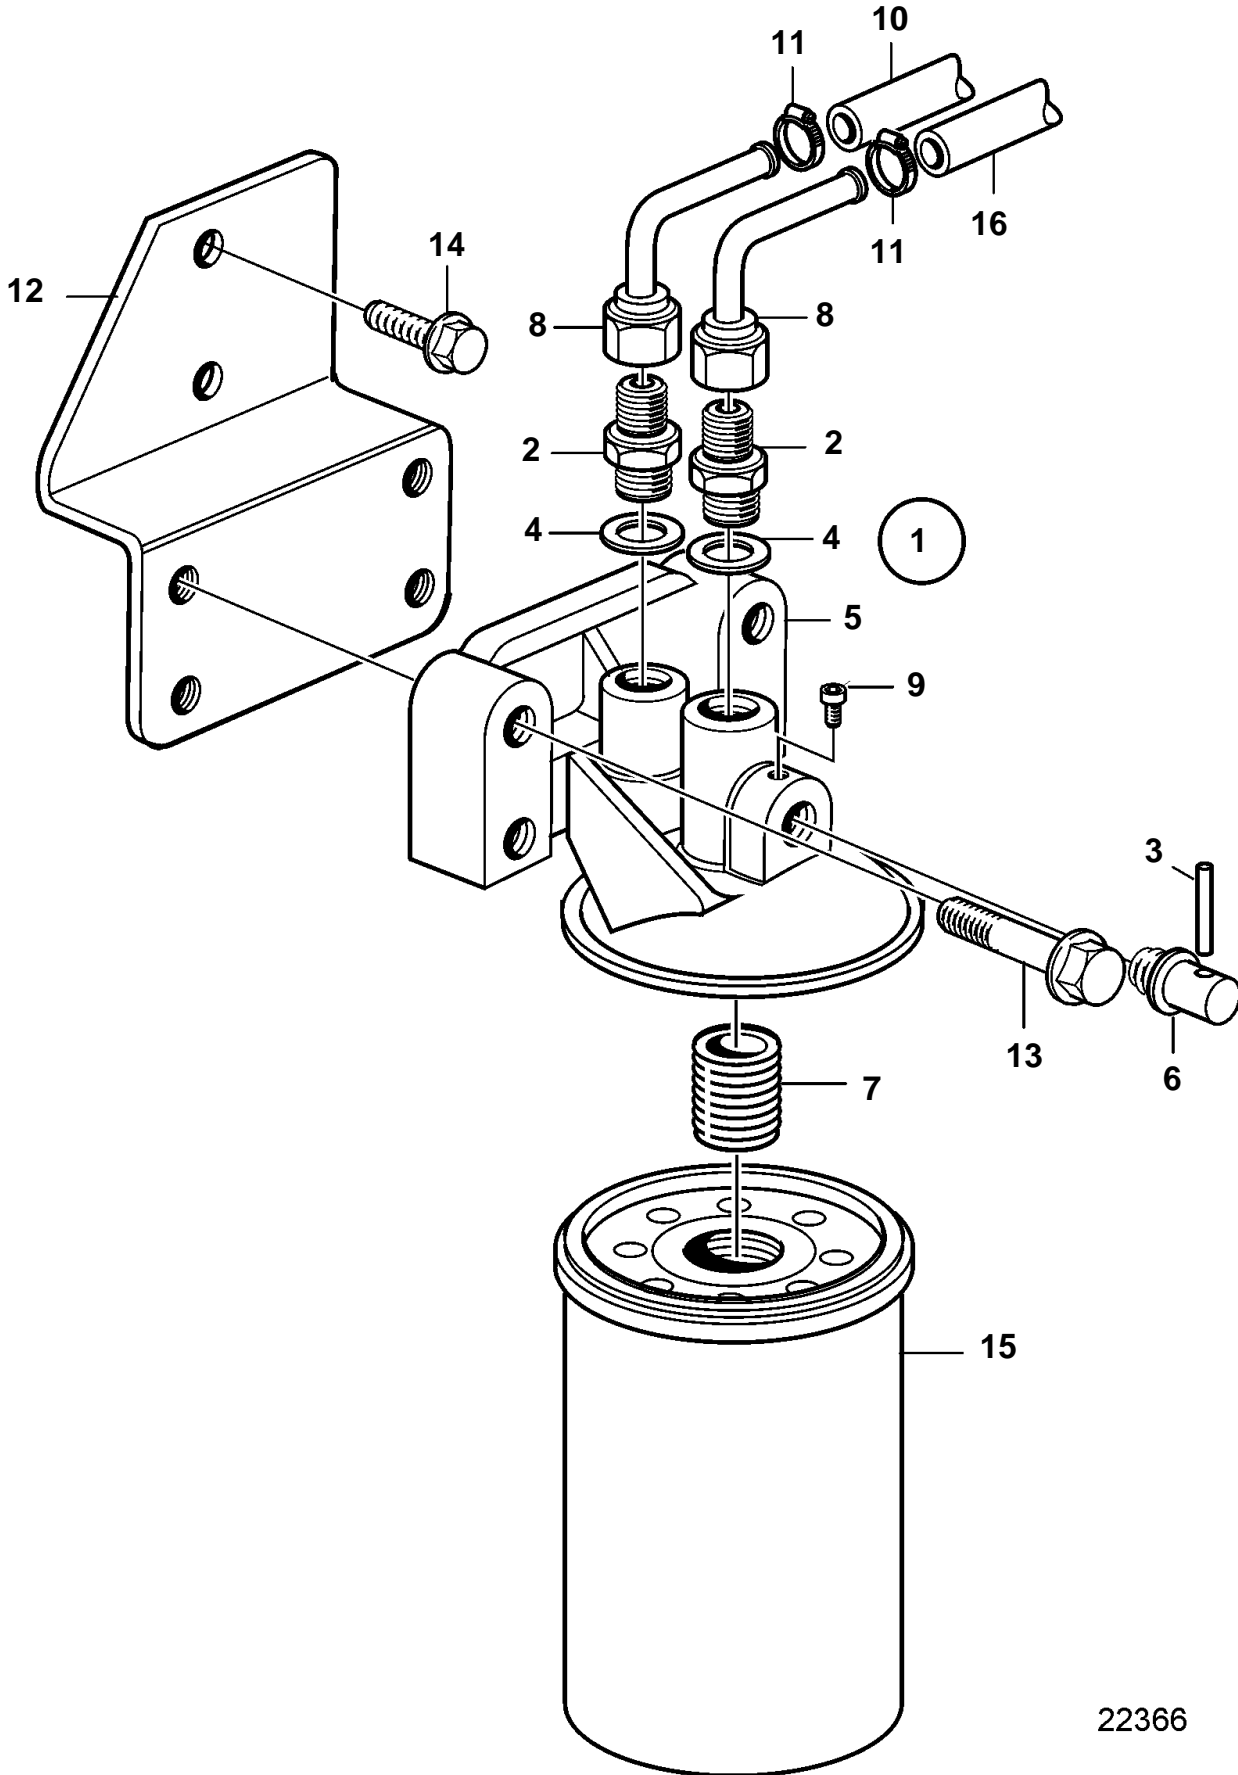

D9A2A 425, 500, 575, D9A2A MH

22366

D9A2A 425, 500, 575, D9A2A MH

REF	PART NO.	QTY	DESCRIPTION	NOTES
1		1	Bracket	
2	941754	2	· Nipple	
3	951968	1	· Spring pin	
4	969011	2	· Gasket	
5	1661683	1	· Housing	
6	1661686	1	· Spindle	
7	1676554	1	· Nipple	
8	11033093	2	· Riser	
9	961236	1	· Screw	
10	943367	1	Hose	L=980mm
11	943471	4	Hose clamp	
12	3840916	1	Bracket	
13	946671	4	Flange screw	M8x30mm
14	946440	1	Flange screw	M8x16mm
15	20532237	1	Coolant filter	
16		1	Hose	L=820mm