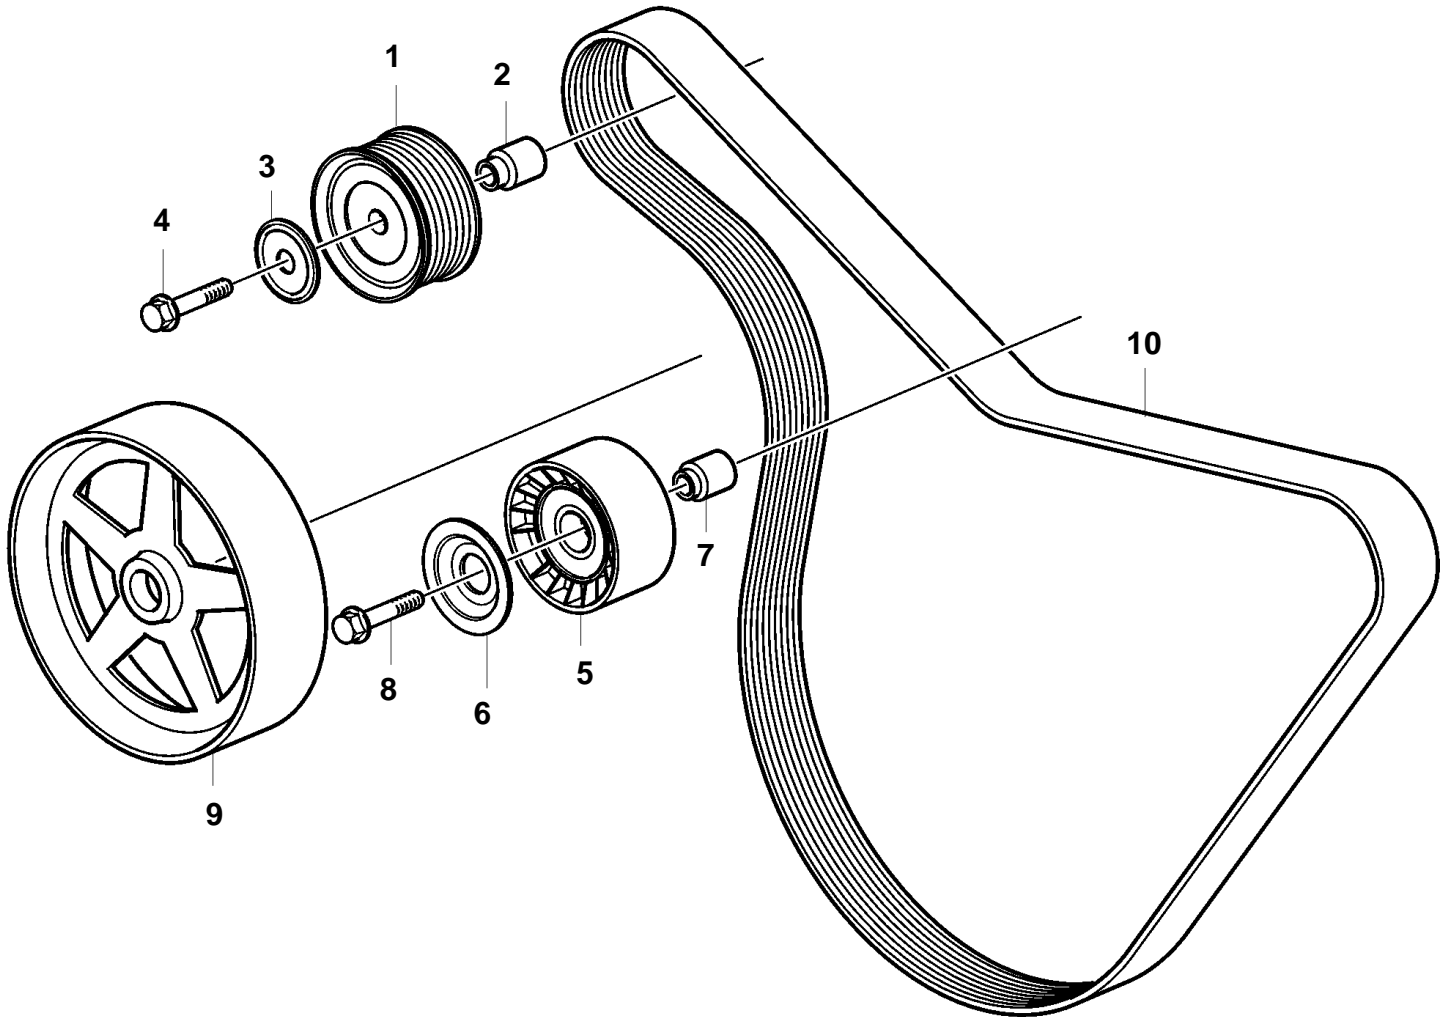

D9A2A 425, 500, 575, D9A2A MH

20697

D9A2A 425, 500, 575, D9A2A MH

REF	PART NO.	QTY	DESCRIPTION	SEE SEC.	NOTES
1	8086962	1	Idler gear		
2	3838009	1	Spacer		
3	8097084	1	Dust cover		
4	965195	1	Flange screw		
5	3809502	1	Idler gear		(20503093)
6	3809563	1	Cover		
7	3818176	1	Hub		
8	965188	1	Screw		
9		1	Pulleywater pump	7448	
10	982570	1	Drive belt		
	990422	1	Drive belt	7498	For twin alternators.