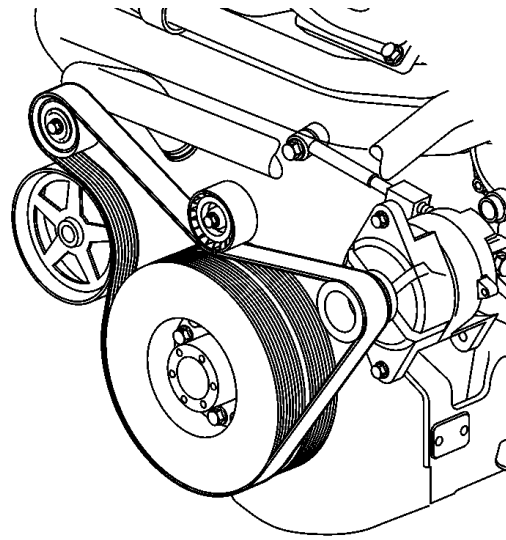

D9A2A 425, 500, 575, D9A2A MH

20697

D9A2A 425, 500, 575, D9A2A MH

REF	PART NO.	QTY	DESCRIPTION	SEE SEC.	NOTES
1	8086962	1	Idler gear		
2	3838009	1	Spacer		
3	8097084	1	Dust cover		
4	965195	1	Flange screw		
5	3809502	1	Idler gear		(20503093)
6	3809563	1	Cover		
7	3818176	1	Hub		
8	965188	1	Screw		
9		1	Pulleywater pump	7448	
10	982570	1	Drive belt		
	990422	1	Drive belt	7498	For twin alternators.