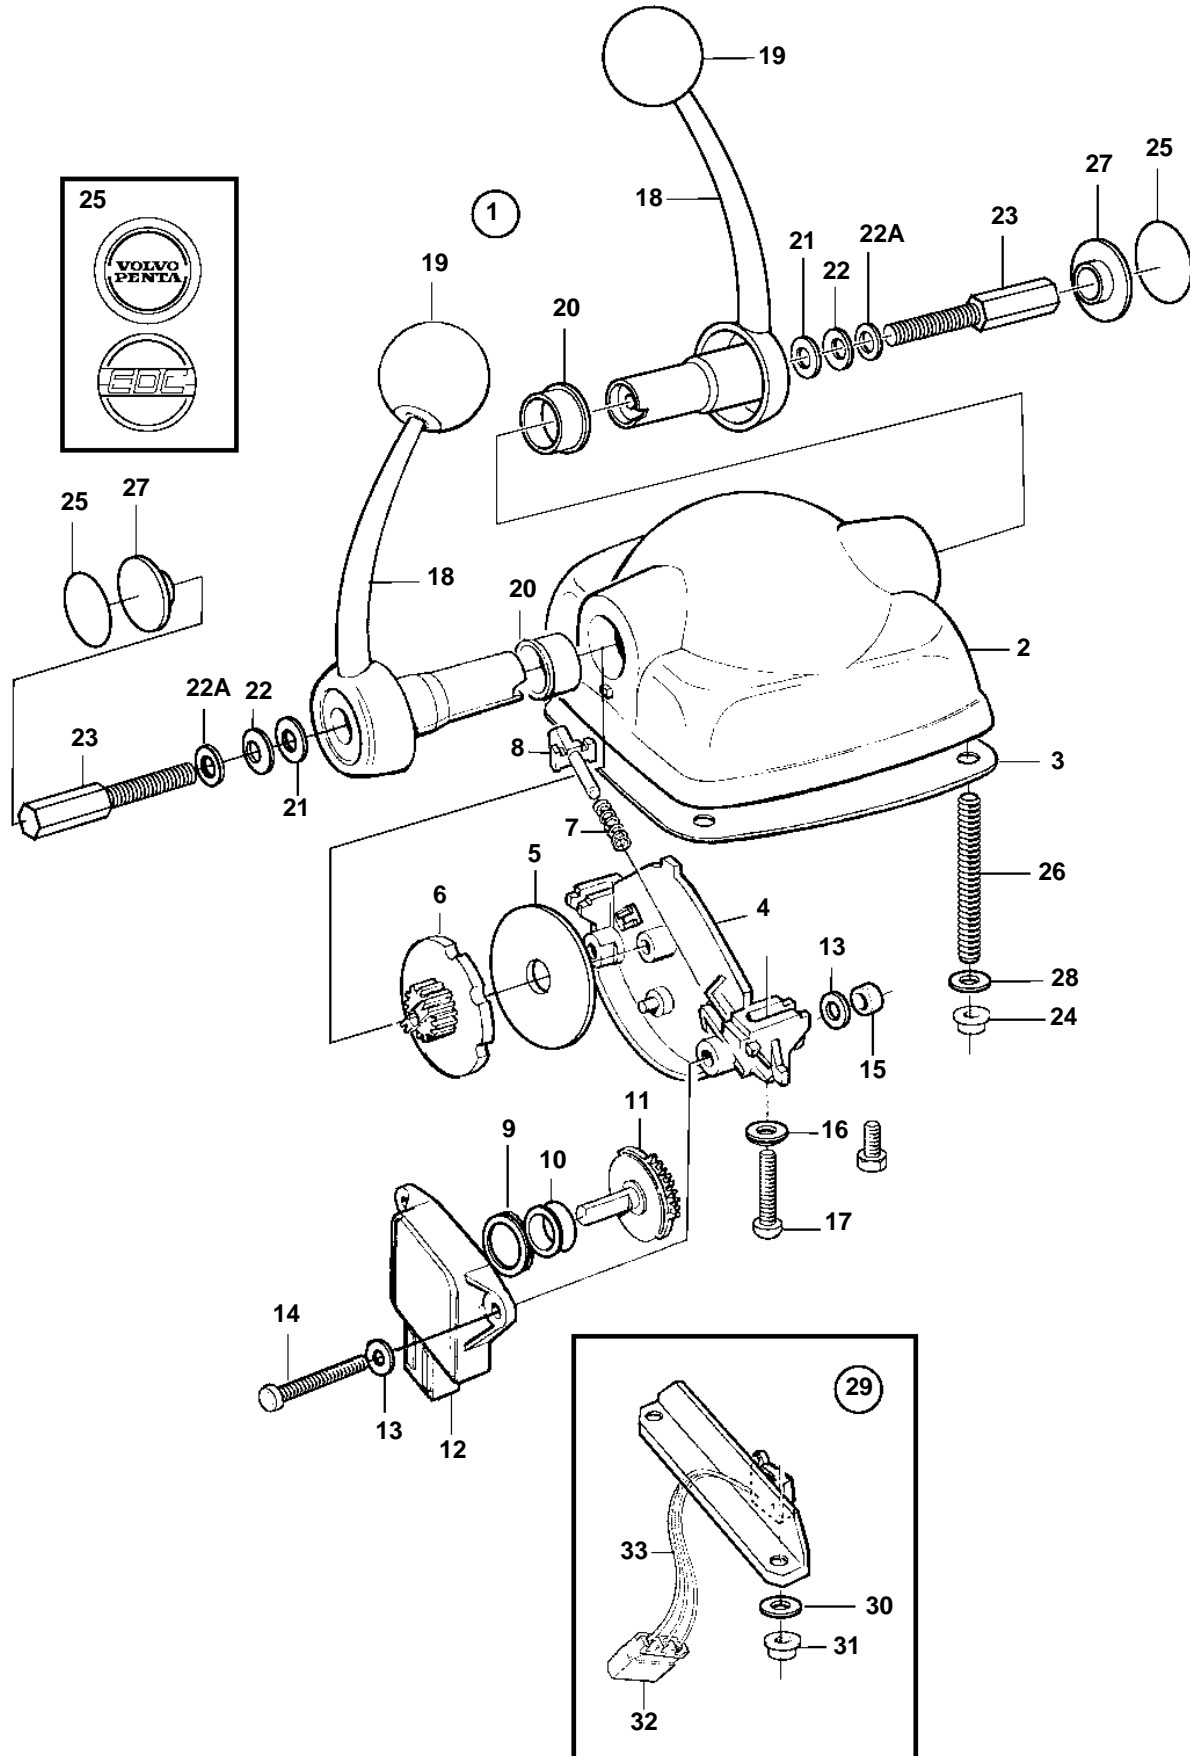

D9A2A 425, 500, 575, D9A2A MH

D9A2A 425, 500, 575, D9A2A MH

REF	PART NO.	QTY	DESCRIPTION	NOTES
1	3819900	1	Control, black	For twin installation.. Stainless.. With neutralswitch.
	3819902	1	Control, stainless	For twin installation.. Stainless.. With neutralswitch.
2		1	· Control housing	
3	3581674	1	· Gasket	
4		1	· Plate	
5	3581666	2	· Washer	
6		2	· Plate	
7		2	· Spring	
8		2	· Lug	
9		2	· Spacer ring	
10	3581676	2	· Ring	
11	3581668	2	· Gear	
12	1336385	2	· Potentiometer	
13		4	· Washer	
14	3581678	2	· Screw	
15	3581680	2	· Nut	
16		2	· Washer	
17	3581681	2	· Screw	
18		2	· Lever	
19	3581675	2	· Ball	
20	3581673	2	· Bearing	
21		2	· Washer	
22		2	· Disc spring	
22A		2	· Washer	
23		2	· Adjusting screw	
24	3581686	4	· Nut	
25	3584000	2	· Decal	VOLVO PENTA
	3581669	2	· Decal	EDC
26		4	· Stud	
27	3582830	2	· Plug	For 874663. Plastic
		2	· Plug	For 874813. Stainless.
28		4	· Washer	
29	3818851	2	Switch kit	(873870)
30		4	· Washer	
31		4	· Nut	
32		X	· Housing	SEE GROUP 30
33		X	· Cable	SEE GROUP 30