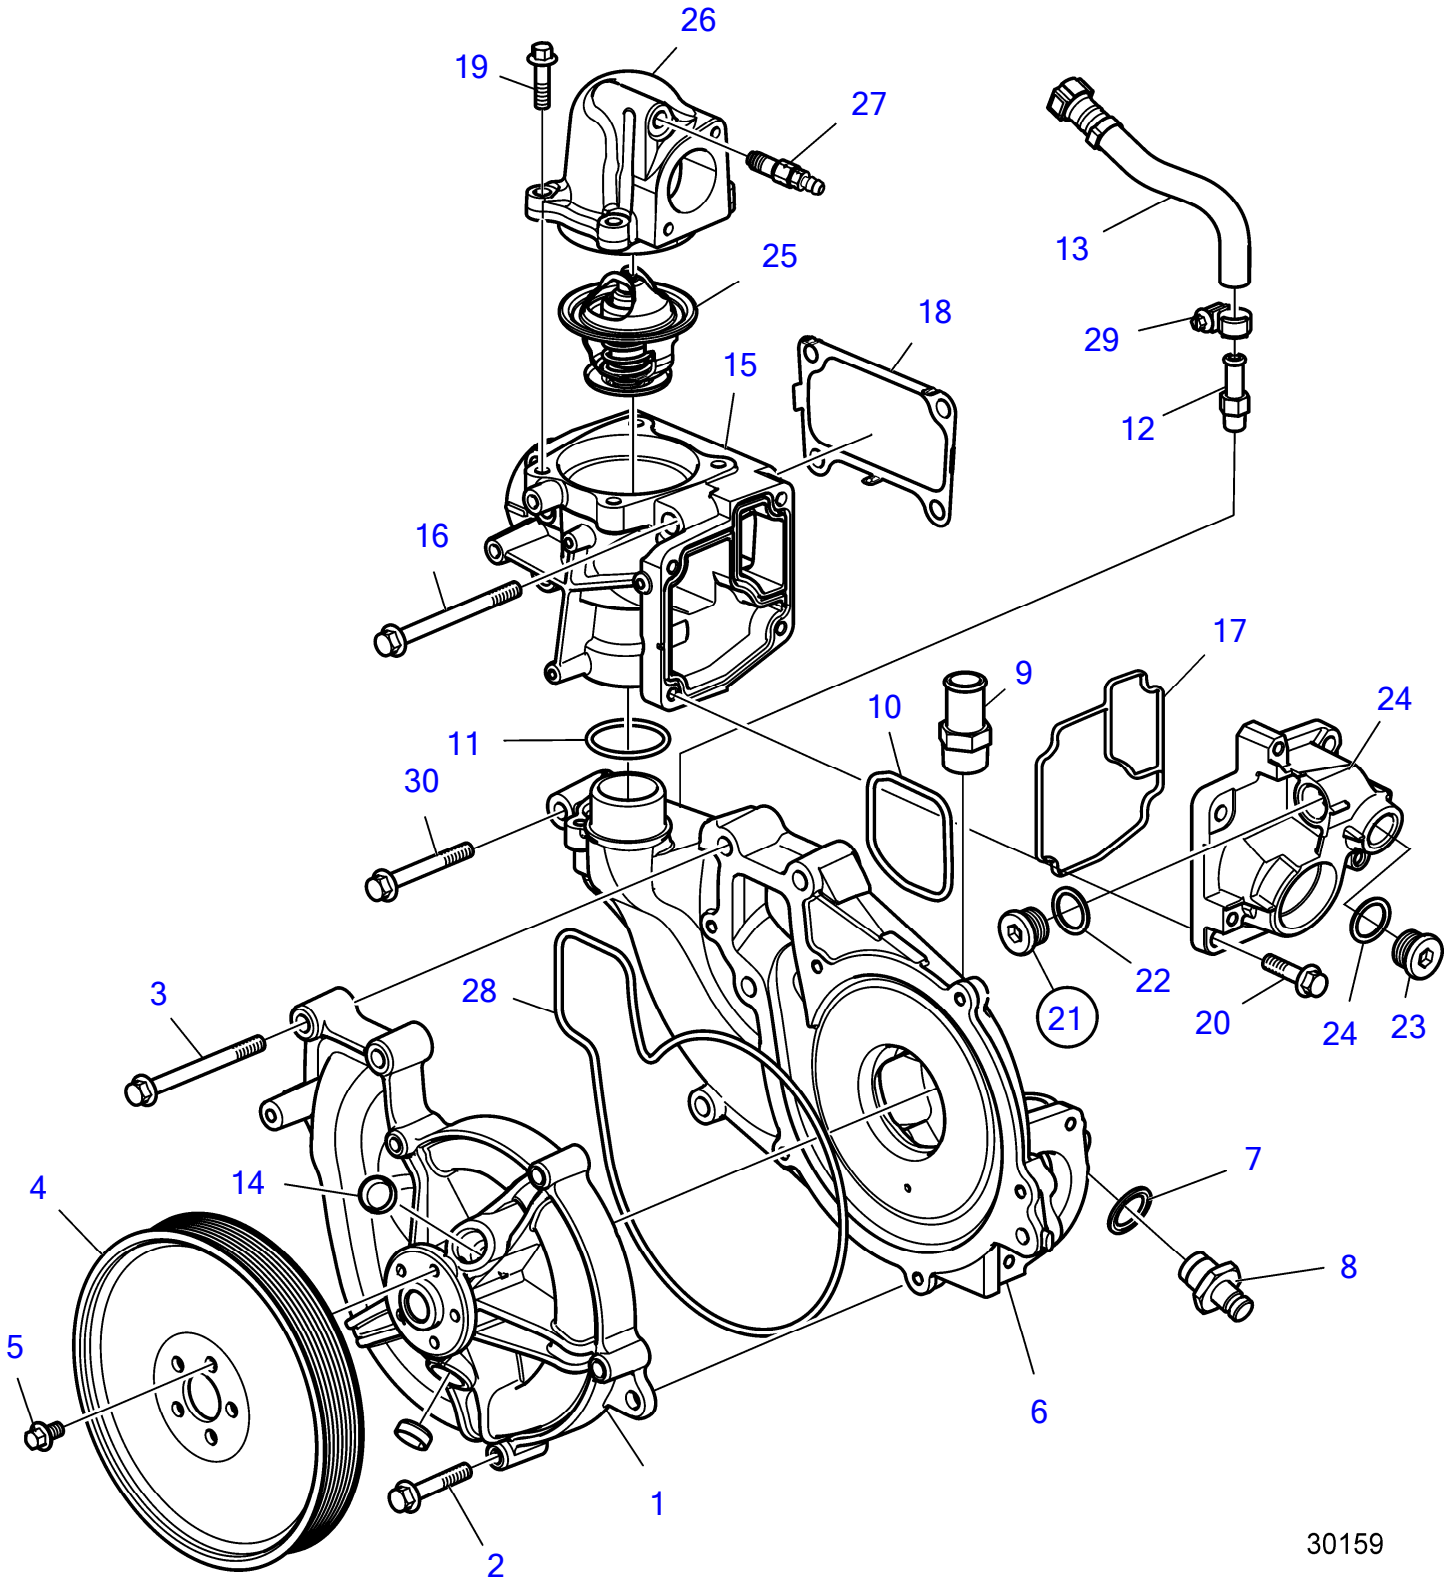

D8A1-A MP, D8A2-A MP, D8A3-A MP, D8A4-A MP

30159

D8A1-A MP, D8A2-A MP, D8A3-A MP, D8A4-A MP

| REF | PART NO. | QTY | DESCRIPTION          | NOTES                             |
|-----|----------|-----|----------------------|-----------------------------------|
| 1   | 3801728  | 1   | Coolant pump, exch   | Replaced by 3801749               |
|     | 21931911 | 1   | Coolant pump         | Replaced by 23033741              |
|     | 3801749  | 1   | Coolant pump, exch   |                                   |
|     | 23033741 | 1   | Coolant pump         |                                   |
| 2   | 984739   | 5   | • Flange screw       |                                   |
| 3   | 984760   | 3   | • Flange screw       |                                   |
| 4   | 21680904 | 1   | Pulley               |                                   |
| 5   | 994383   | 5   | Flange screw         |                                   |
| 6   | 22329334 | 1   | Coolant pump housing | Replaced by 23002903 and 23002909 |
|     | 23002903 | 1   | Coolant pump housing |                                   |
| 7   | 979099   | 1   | Gasket               |                                   |
| 8   | 1676622  | 1   | Nipple               |                                   |
| 9   | 981250   | 1   | Hose nipple          |                                   |
| 10  | 22909943 | 1   | O-ring               |                                   |
| 11  | 990821   | 1   | O-ring               |                                   |
| 12  | 977508   | 2   | Hose nipple          |                                   |
| 13  | 22652472 | 1   | Hose                 |                                   |
| 14  | 946779   | 2   | Cap plug             |                                   |
| 15  | 22507997 | 1   | Thermostat housing   |                                   |
| 16  | 984761   | 4   | Flange screw         |                                   |
| 17  | 22108518 | 1   | Rubber ring          |                                   |
| 18  | 21752732 | 1   | Gasket               |                                   |
| 19  | 22624312 | 1   | Thermostat housing   |                                   |
| 20  | 984735   | 16  | Flange screw         |                                   |
| 21  | 22861424 | 1   | Connector            |                                   |
| 22  | 984798   | 1   | • O-ring             |                                   |
| 23  | 966145   | 1   | Plug                 | D8A1-A MP, D8A2-A MP              |
|     | 960634   | 1   | Plug                 | D8A3-A MP, D8A4-A MP              |
| 24  | 18677    | 1   | Gasket               |                                   |
| 25  | 22720416 | 1   | Thermostat kit       | Replaced by 23238134              |
|     | 23238134 | 1   | Thermostat kit       |                                   |
| 26  | 22624085 | 1   | Cover                |                                   |
| 27  | 974320   | 1   | Shut-off cock        |                                   |
| 28  | 22909944 | 1   | O-ring               |                                   |
| 29  | 984992   | 1   | Hose clamp           |                                   |
| 30  | 984757   | 2   | Flange screw         |                                   |