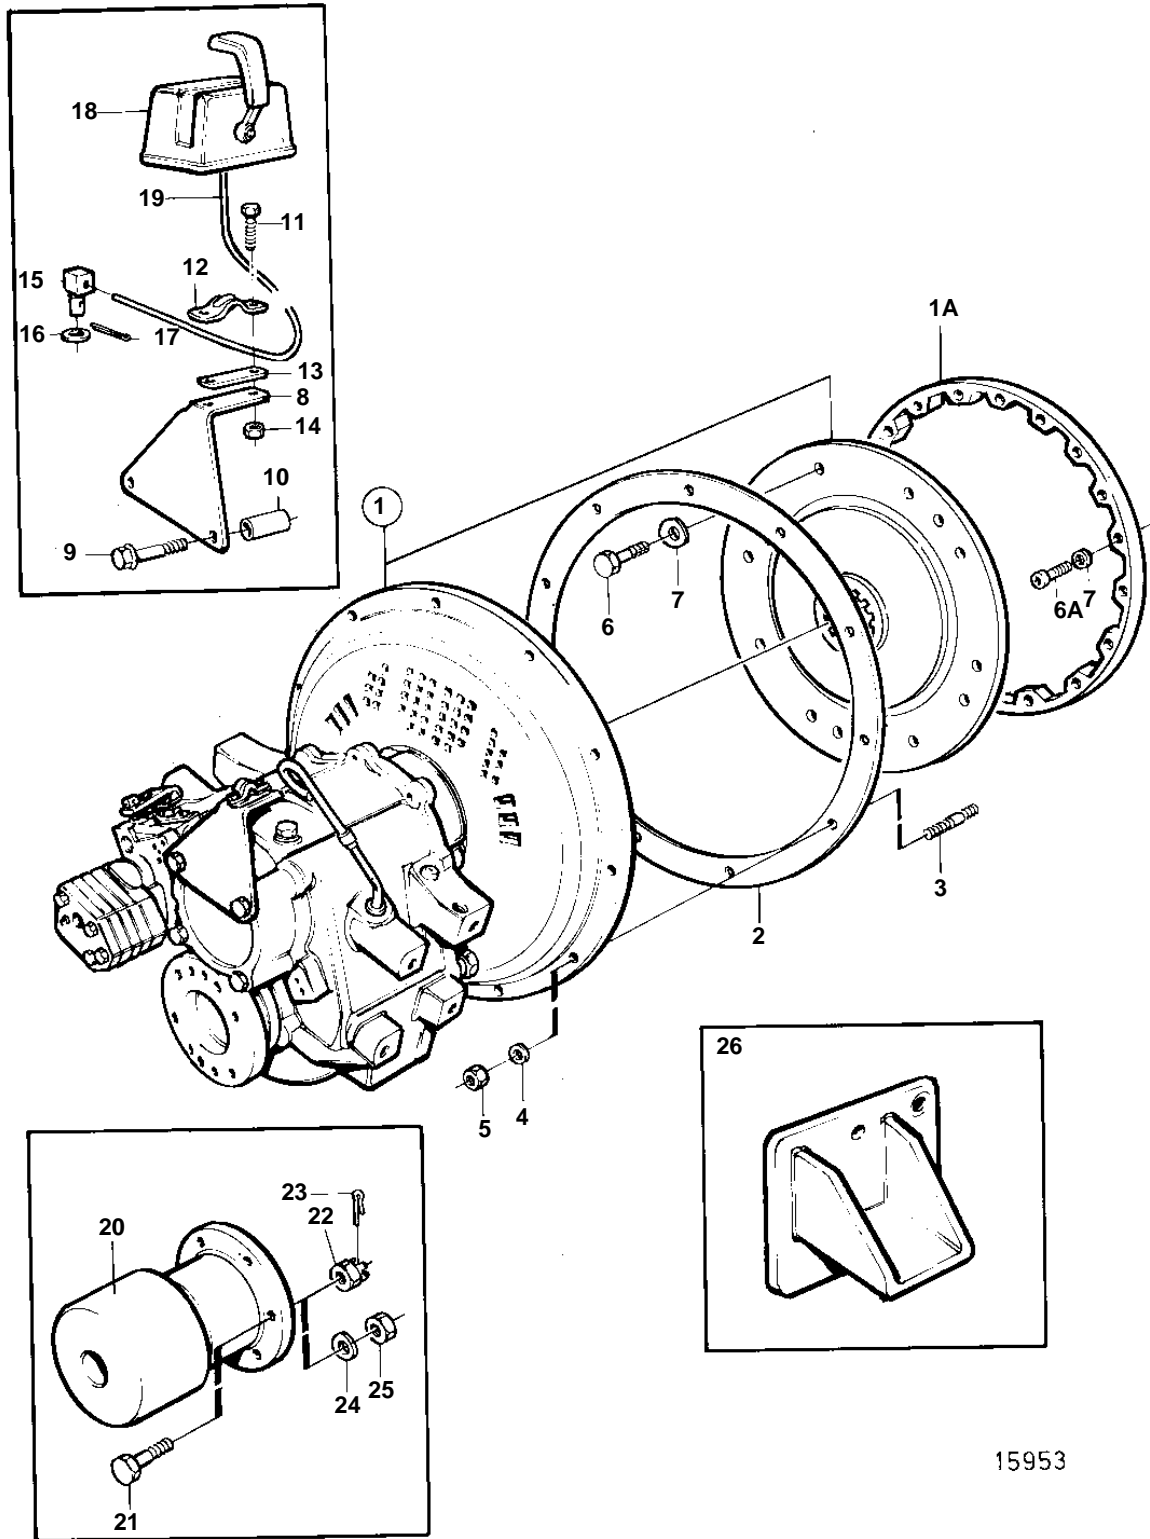

TAMD71B

15953

TAMD71B

REF	PART NO.	QTY	DESCRIPTION	NOTES
1		1	Reversing gear Comps. not spec.	RATIO -3.01:1
1A		1	Drive ring Comps. not spec.	EARLY TYPE
2	862623	1	Gasket	
3	953486	12	Stud	
4	942336	12	Spring washer	
5	955827	12	Nut	
6	956582	8	Screw	
6A	940114	8	Screw	(956588)
7	942336	8	Spring washer	(942598)
8	864242	1	Bracket	
9	955570	2	Screw	L=89mm
10	830672	2	Spacer sleeve	LATE TYPE
11	956079	2	Screw	
12	819067	1	Brace	For control cable 333, 33c.
	6853782	1	Clamp	For control cable 443, 43c.
13	819068	1	Washer	
14	963104	2	Nut	
15	853217	1	Cube	
16	940191	1	Washer	
17	17253	1	Cotter pin	
18		X	Control	SEE GROUP 27
19		X	Control cable	SEE GROUP 27
20	842106	1	Clutch flange	
21	955738	6	Screw	EARLY TYPE, L=57mm
	955739	6	Screw	LATE TYPE, L = 64mm
22	955886	6	Nut	EARLY TYPE
23	907861	6	Cotter pin	EARLY TYPE
24	941912	6	Spring washer	LATE TYPE
25	950378	6	Nut	LATE TYPE
26		2	Engine suspension	SEE GROUP 21