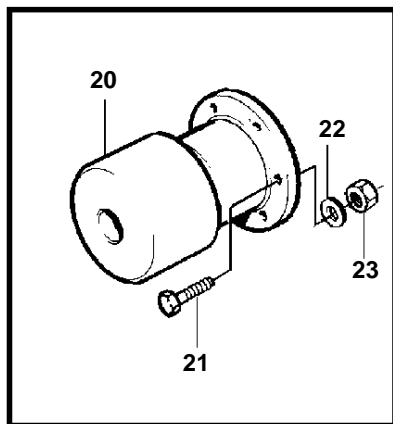

TAMD73P-A

17121

TAMD73P-A

REF	PART NO.	QTY	DESCRIPTION	NOTES
1		1	Reversing gear Comps. not spec.	RATIO -2.0:1
2	862623	1	Gasket	
3	953486	12	Stud	
4	942336	12	Spring washer	
5	955827	12	Nut	
6	940114	8	Screw	
7	942336	8	Spring washer	
8	864242	1	Bracket	
9	955570	2	Screw	
10	830672	2	Spacer sleeve	
11	956079	2	Screw	
12	819067	1	Brace	For control cable 333, 33c.
	6853782	1	Clamp	For control cable 443, 43c.
13	819068	1	Washer	
14	963104	2	Nut	
15	853217	1	Cube	
16	940191	1	Washer	
17	17253	1	Cotter pin	
18		X	Control	SEE GROUP 27
19		X	Control cable	SEE GROUP 27
20	842106	1	Clutch flange	
21	955739	6	Screw	
22	941912	6	Spring washer	
23	950378	6	Nut	
24	3825653	1	Actuator solenoid	12V
	3825654	1	Control magnet kit	24V
25	873827	1	Cable kit	
26	948211	2	Strip clamp	
27		2	Engine suspension	SEE GROUP 21