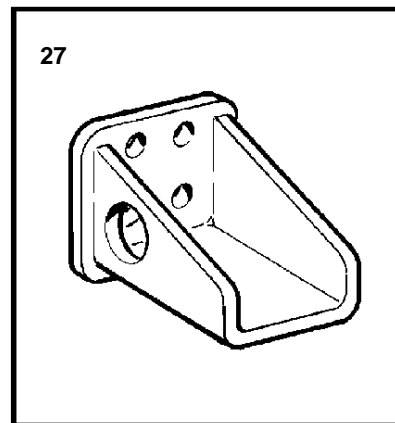

TAMD73P-A

17121

TAMD73P-A

REF	PART NO.	QTY	DESCRIPTION	NOTES
1		1	Reversing gear Comps. not spec.	RATIO -2.0:1
2	862623	1	Gasket	
3	953486	12	Stud	
4	942336	12	Spring washer	
5	955827	12	Nut	
6	940114	8	Screw	
7	942336	8	Spring washer	
8	864242	1	Bracket	
9	955570	2	Screw	
10	830672	2	Spacer sleeve	
11	956079	2	Screw	
12	819067	1	Brace	For control cable 333, 33c.
	6853782	1	Clamp	For control cable 443, 43c.
13	819068	1	Washer	
14	963104	2	Nut	
15	853217	1	Cube	
16	940191	1	Washer	
17	17253	1	Cotter pin	
18		X	Control	SEE GROUP 27
19		X	Control cable	SEE GROUP 27
20	842106	1	Clutch flange	
21	955739	6	Screw	
22	941912	6	Spring washer	
23	950378	6	Nut	
24	3825653	1	Actuator solenoid	12V
	3825654	1	Control magnet kit	24V
25	873827	1	Cable kit	
26	948211	2	Strip clamp	
27		2	Engine suspension	SEE GROUP 21