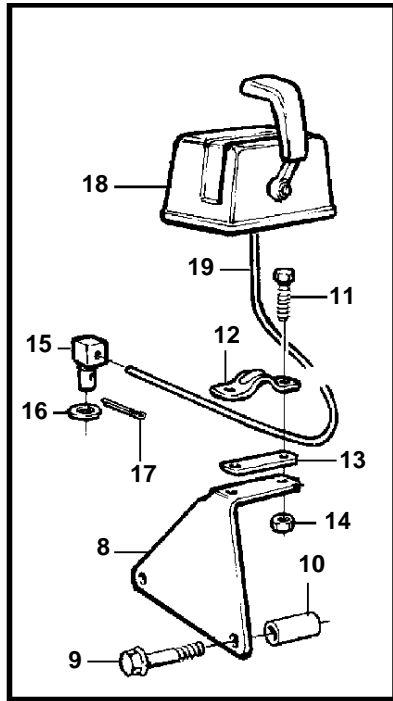

TAMD73P-A

17121

TAMD73P-A

REF	PART NO.	QTY	DESCRIPTION	NOTES
1		1	Reversing gear Comps. not spec.	RATIO -2.0:1
2	862623	1	Gasket	
3	953486	12	Stud	
4	942336	12	Spring washer	
5	955827	12	Nut	
6	940114	8	Screw	
7	942336	8	Spring washer	
8	864242	1	Bracket	
9	955570	2	Screw	
10	830672	2	Spacer sleeve	
11	956079	2	Screw	
12	819067	1	Brace	For control cable 333, 33c.
	6853782	1	Clamp	For control cable 443, 43c.
13	819068	1	Washer	
14	963104	2	Nut	
15	853217	1	Cube	
16	940191	1	Washer	
17	17253	1	Cotter pin	
18		X	Control	SEE GROUP 27
19		X	Control cable	SEE GROUP 27
20	842106	1	Clutch flange	
21	955739	6	Screw	
22	941912	6	Spring washer	
23	950378	6	Nut	
24	3825653	1	Actuator solenoid	12V
	3825654	1	Control magnet kit	24V
25	873827	1	Cable kit	
26	948211	2	Strip clamp	
27		2	Engine suspension	SEE GROUP 21