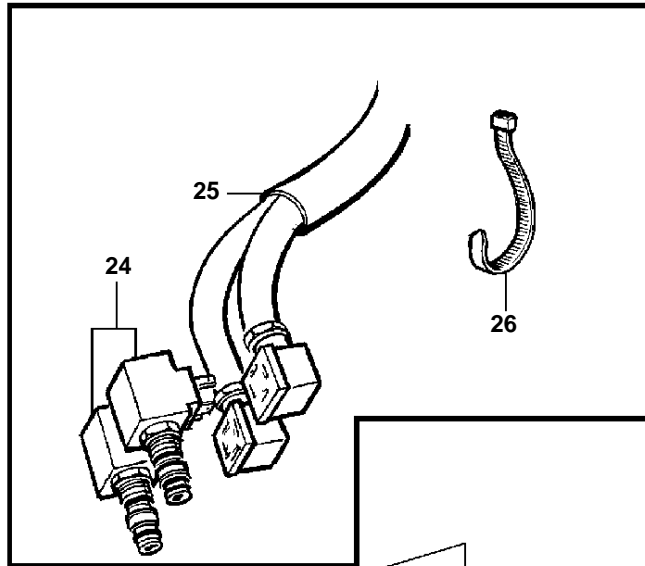

TAMD73P-A

17121

TAMD73P-A

REF	PART NO.	QTY	DESCRIPTION	NOTES
1		1	Reversing gear Comps. not spec.	RATIO -2.0:1
2	862623	1	Gasket	
3	953486	12	Stud	
4	942336	12	Spring washer	
5	955827	12	Nut	
6	940114	8	Screw	
7	942336	8	Spring washer	
8	864242	1	Bracket	
9	955570	2	Screw	
10	830672	2	Spacer sleeve	
11	956079	2	Screw	
12	819067	1	Brace	For control cable 333, 33c.
	6853782	1	Clamp	For control cable 443, 43c.
13	819068	1	Washer	
14	963104	2	Nut	
15	853217	1	Cube	
16	940191	1	Washer	
17	17253	1	Cotter pin	
18		X	Control	SEE GROUP 27
19		X	Control cable	SEE GROUP 27
20	842106	1	Clutch flange	
21	955739	6	Screw	
22	941912	6	Spring washer	
23	950378	6	Nut	
24	3825653	1	Actuator solenoid	12V
	3825654	1	Control magnet kit	24V
25	873827	1	Cable kit	
26	948211	2	Strip clamp	
27		2	Engine suspension	SEE GROUP 21