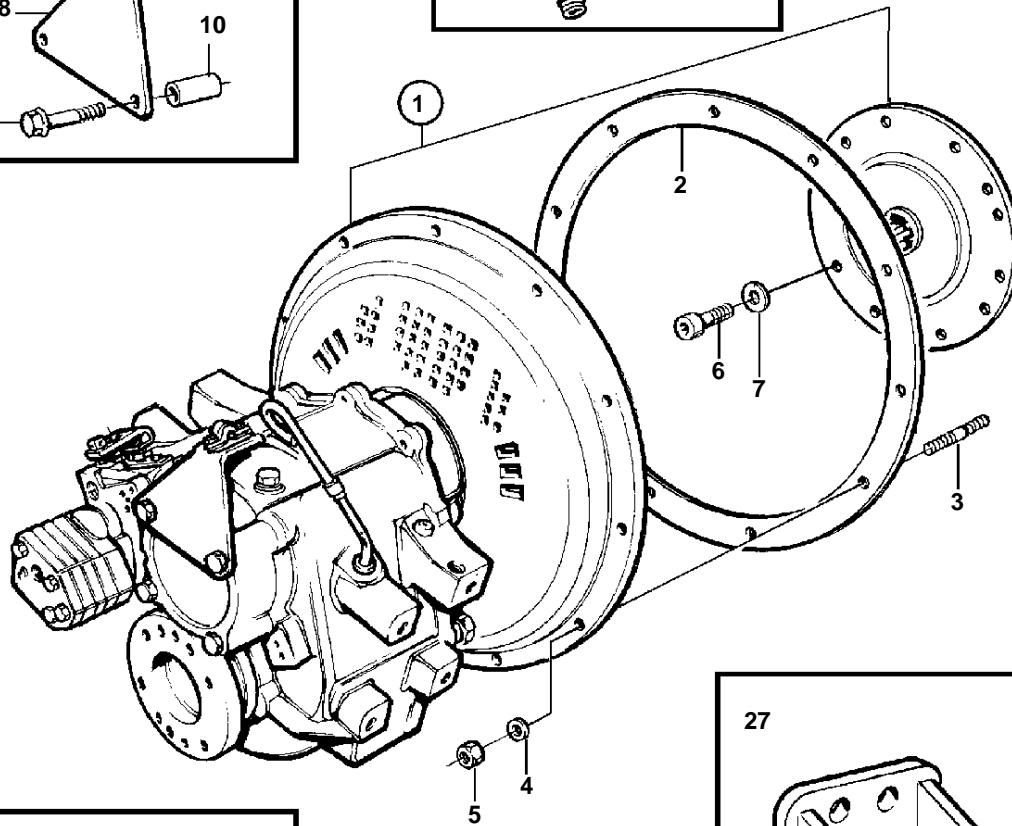

TAMD73P-A

17121

TAMD73P-A

REF	PART NO.	QTY	DESCRIPTION	NOTES
1		1	Reversing gear Comps. not spec.	RATIO -2.0:1
2	862623	1	Gasket	
3	953486	12	Stud	
4	942336	12	Spring washer	
5	955827	12	Nut	
6	940114	8	Screw	
7	942336	8	Spring washer	
8	864242	1	Bracket	
9	955570	2	Screw	
10	830672	2	Spacer sleeve	
11	956079	2	Screw	
12	819067	1	Brace	For control cable 333, 33c.
	6853782	1	Clamp	For control cable 443, 43c.
13	819068	1	Washer	
14	963104	2	Nut	
15	853217	1	Cube	
16	940191	1	Washer	
17	17253	1	Cotter pin	
18		X	Control	SEE GROUP 27
19		X	Control cable	SEE GROUP 27
20	842106	1	Clutch flange	
21	955739	6	Screw	
22	941912	6	Spring washer	
23	950378	6	Nut	
24	3825653	1	Actuator solenoid	12V
	3825654	1	Control magnet kit	24V
25	873827	1	Cable kit	
26	948211	2	Strip clamp	
27		2	Engine suspension	SEE GROUP 21