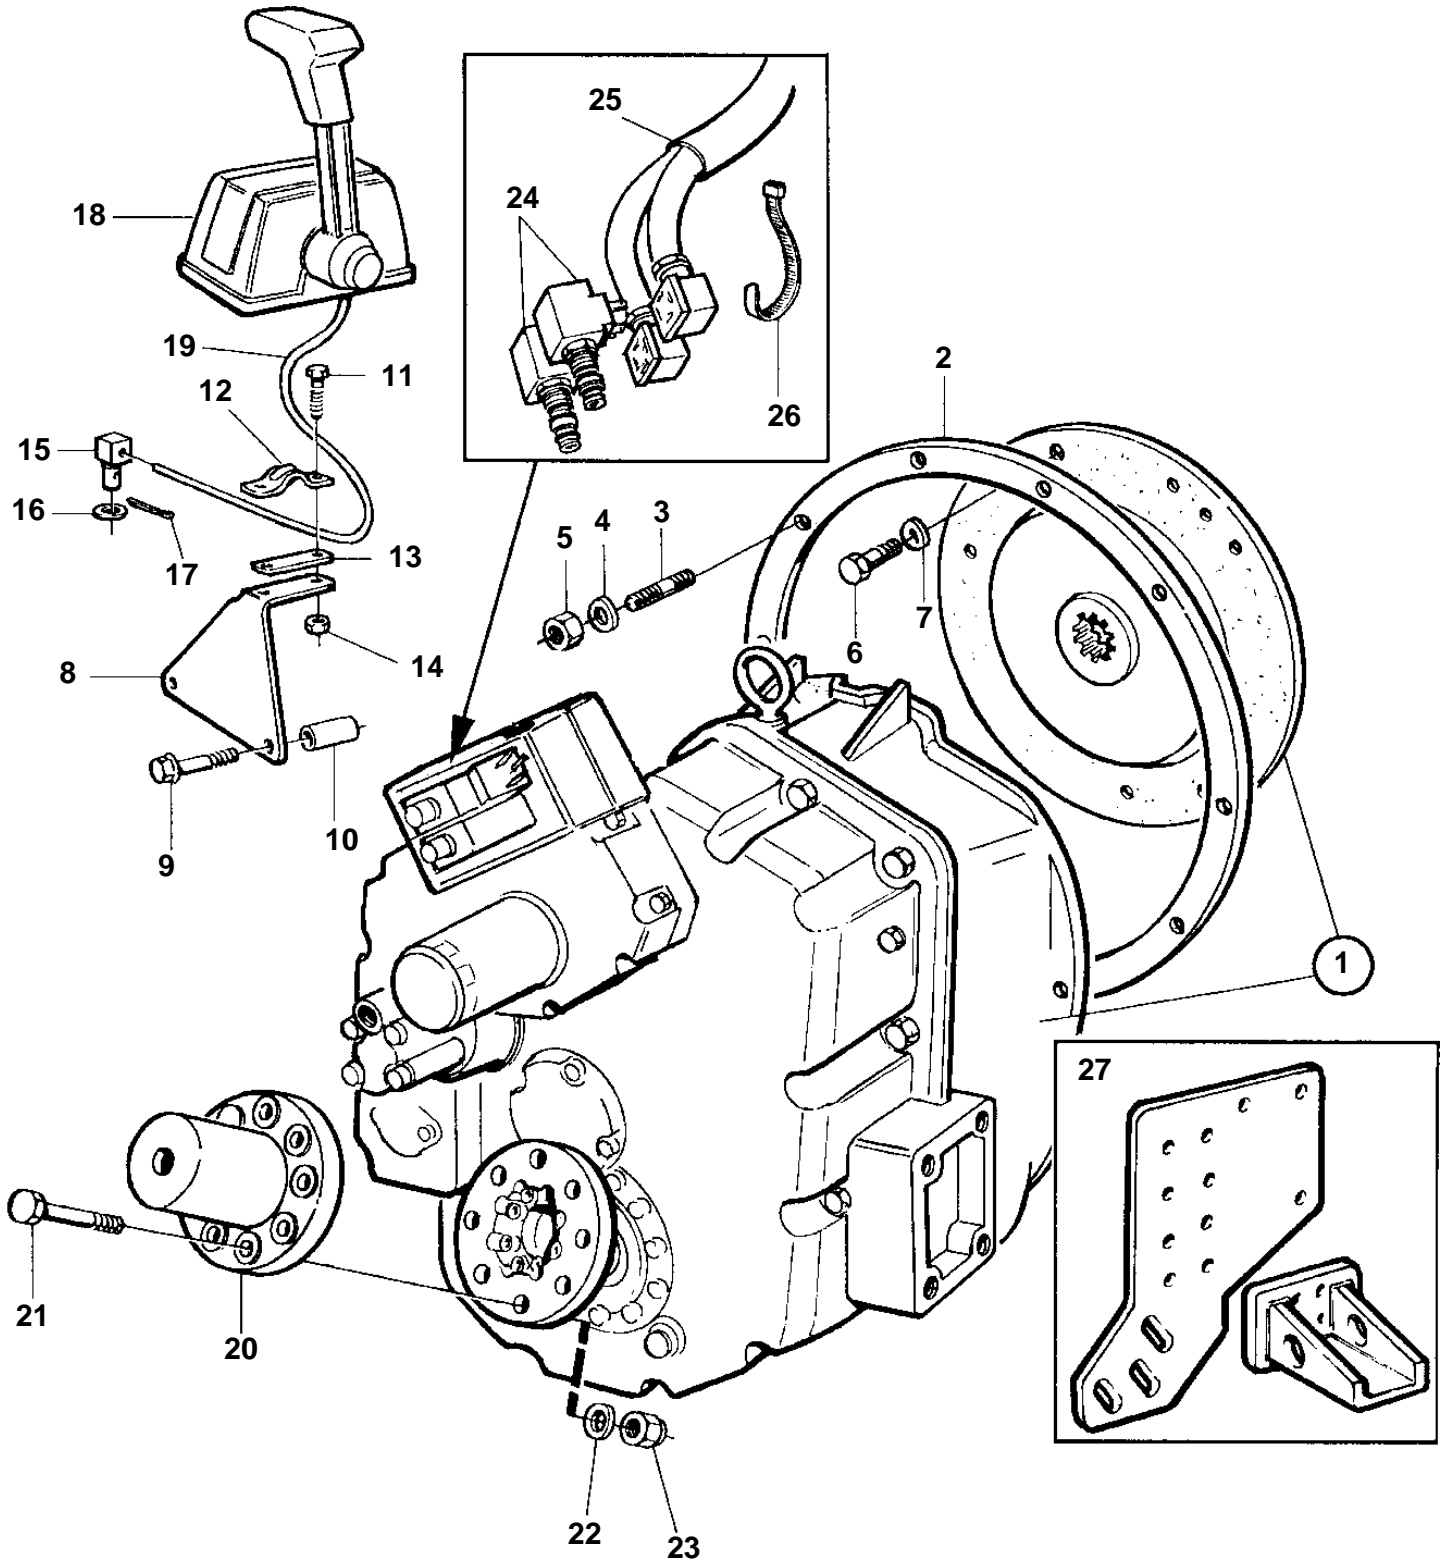

TAMD73P-A

TAMD73P-A

REF	PART NO.	QTY	DESCRIPTION	NOTES
1		1	Reversing gear Comps. not spec.	RATIO -2.18:1
2	862623	1	Gasket	
3	953486	12	Stud	
4	942336	12	Spring washer	
5	955827	12	Nut	
6	956582	8	Screw	
7	942336	8	Spring washer	
8	864242	1	Bracket	
9	955570	2	Screw	
10	830672	2	Spacer sleeve	
11	956079	2	Screw	
12	819067	1	Brace	For control cable 333, 33c.
	6853782	1	Clamp	For control cable 443, 43c.
13	819068	1	Washer	
14	963104	2	Nut	
15	853217	1	Cube	
16	940191	1	Washer	
17	17253	1	Cotter pin	
18		X	Control	SEE GROUP 27
19		X	Control cable	SEE GROUP 27
20	863994	1	Clutch flange	SO
21	955739	8	Screw	
22	941912	8	Spring washer	
23	950378	8	Nut	
24	3827257	2	Solenoid	12V
	3826414	2	Solenoid	24V
25	873827	1	Cable kit	
26	948211	2	Strip clamp	
27		2	Engine suspension	