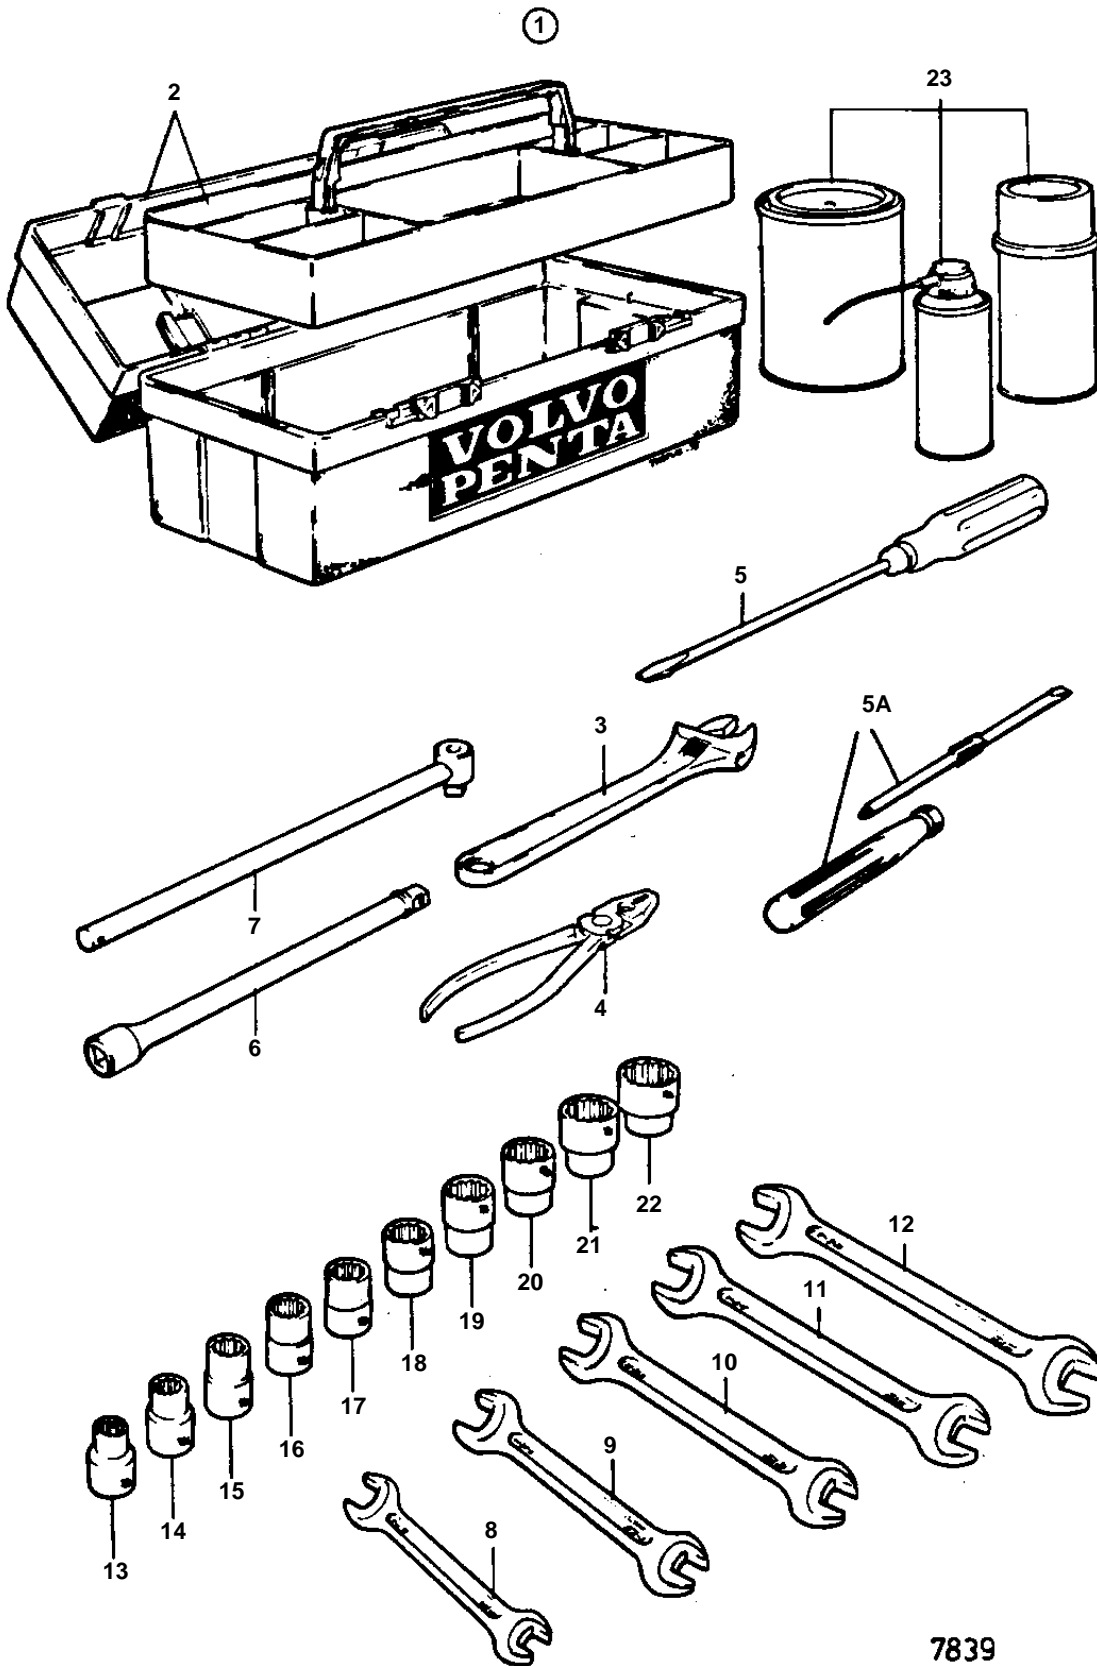

TAMD71B, TAMD73P-A, TAMD73WJ-A

7839

TAMD71B, TAMD73P-A, TAMD73WJ-A

REF	PART NO.	QTY	DESCRIPTION	SEE SEC.	NOTES
1	849167	1	Tool kit		
2	842021	1	• Tool box		
3		1	• Adjustable wrench		
4		1	• Pliers		
5	804771	1	• Screwdriver		
5A		1	• Screwdriver		
6		1	• Extension		
7		1	• Jointed handle		
8		1	• Open-end wrench		10-11
9		1	• Open-end wrench		12-13
10		1	• Open-end wrench		14-15
11		1	• Open-end wrench		17-19
12		1	• Open-end wrench		22-24
13		1	• Sleeve		10
14		1	• Sleeve		11
15		1	• Sleeve		12
16		1	• Sleeve		13
17		1	• Sleeve		14
18		1	• Sleeve		15
19		1	• Sleeve		17
20		1	• Sleeve		19
21		1	• Sleeve		22
22		1	• Sleeve		30
23		X	Chemicals	1878	