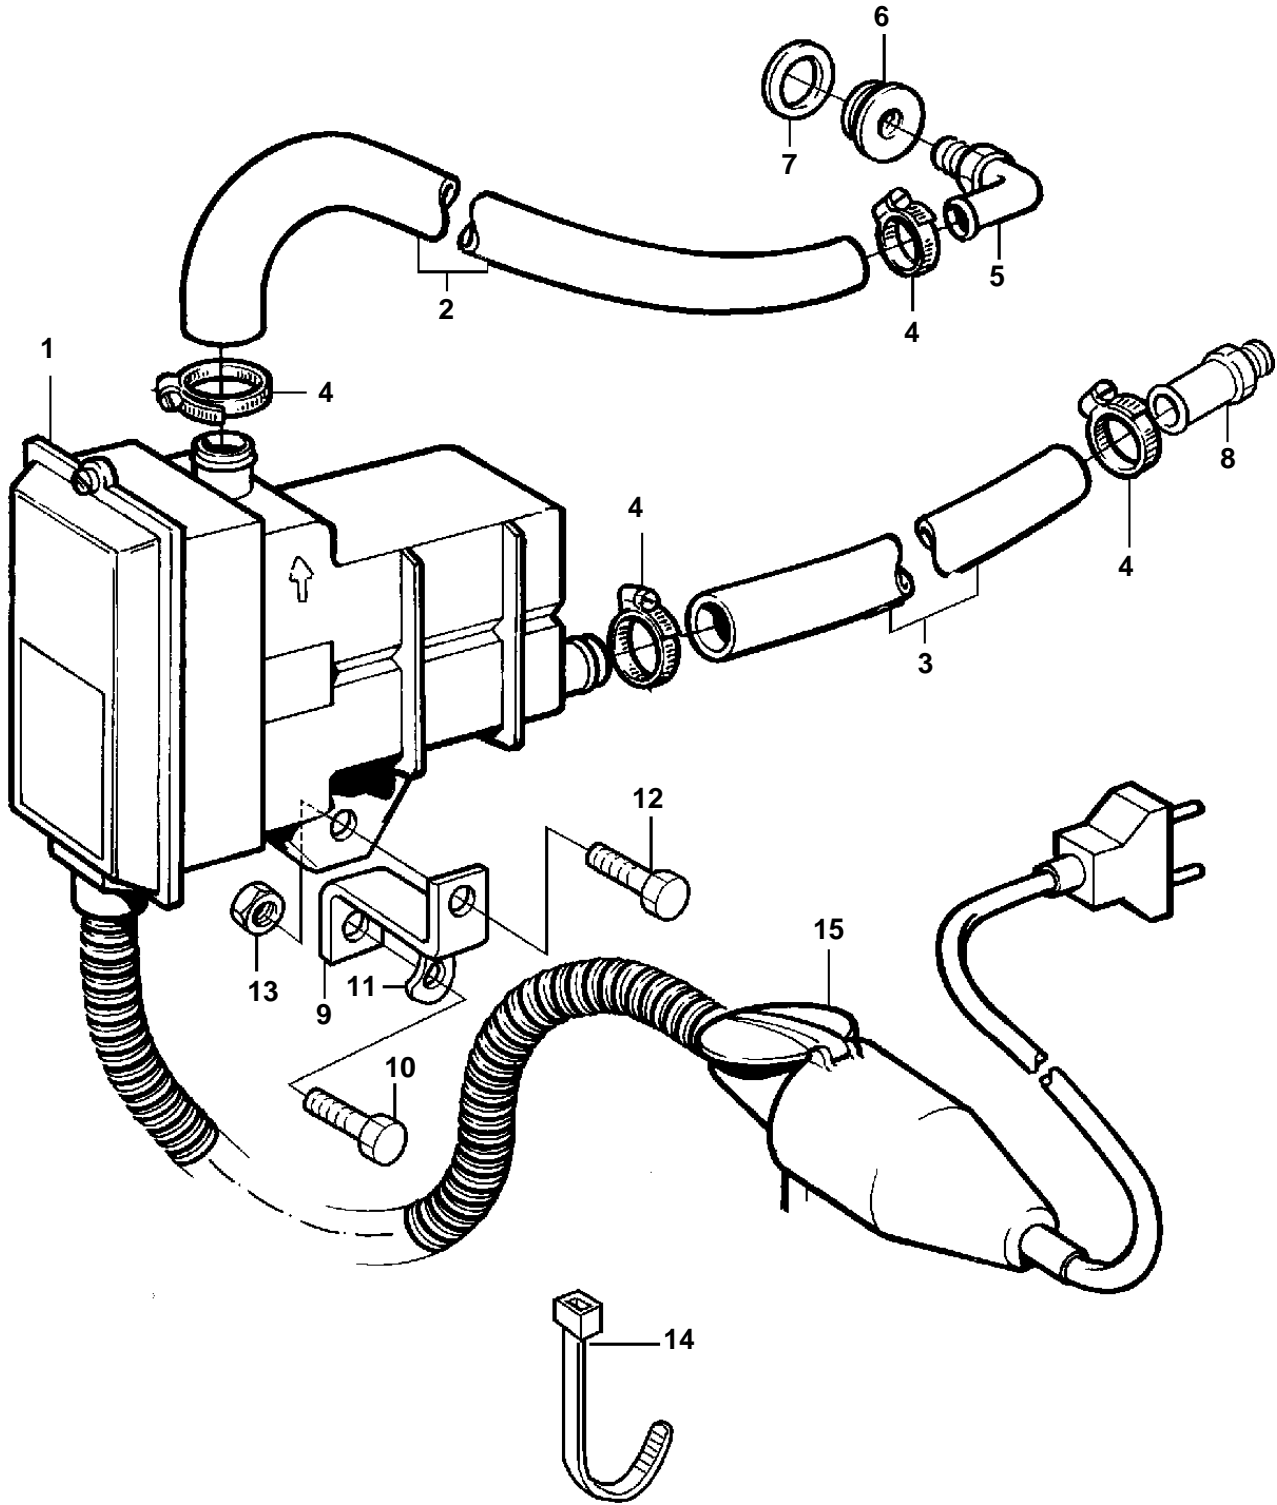

TAMD71B

TAMD71B

REF	PART NO.	QTY	DESCRIPTION	NOTES
1	865077	1	Engine heater	220-240V, 2000W
2	943369	X	Hose	L=620mm
3	943369	X	Hose	L=620mm
4	943473	4	Hose clamp	
5	942590	1	Elbow union	45°
6	821335	1	Plug	
7	469328	1	Gasket	
8	479974	1	Nipple	
9	846912	1	Bracket	
10	955559	1	Screw	
11	940280	1	Spring washer	
12	946173	1	Flange screw	
13	948645	1	Lock nut	
14	948211	X	Strip clamp	
15		1	Connector	