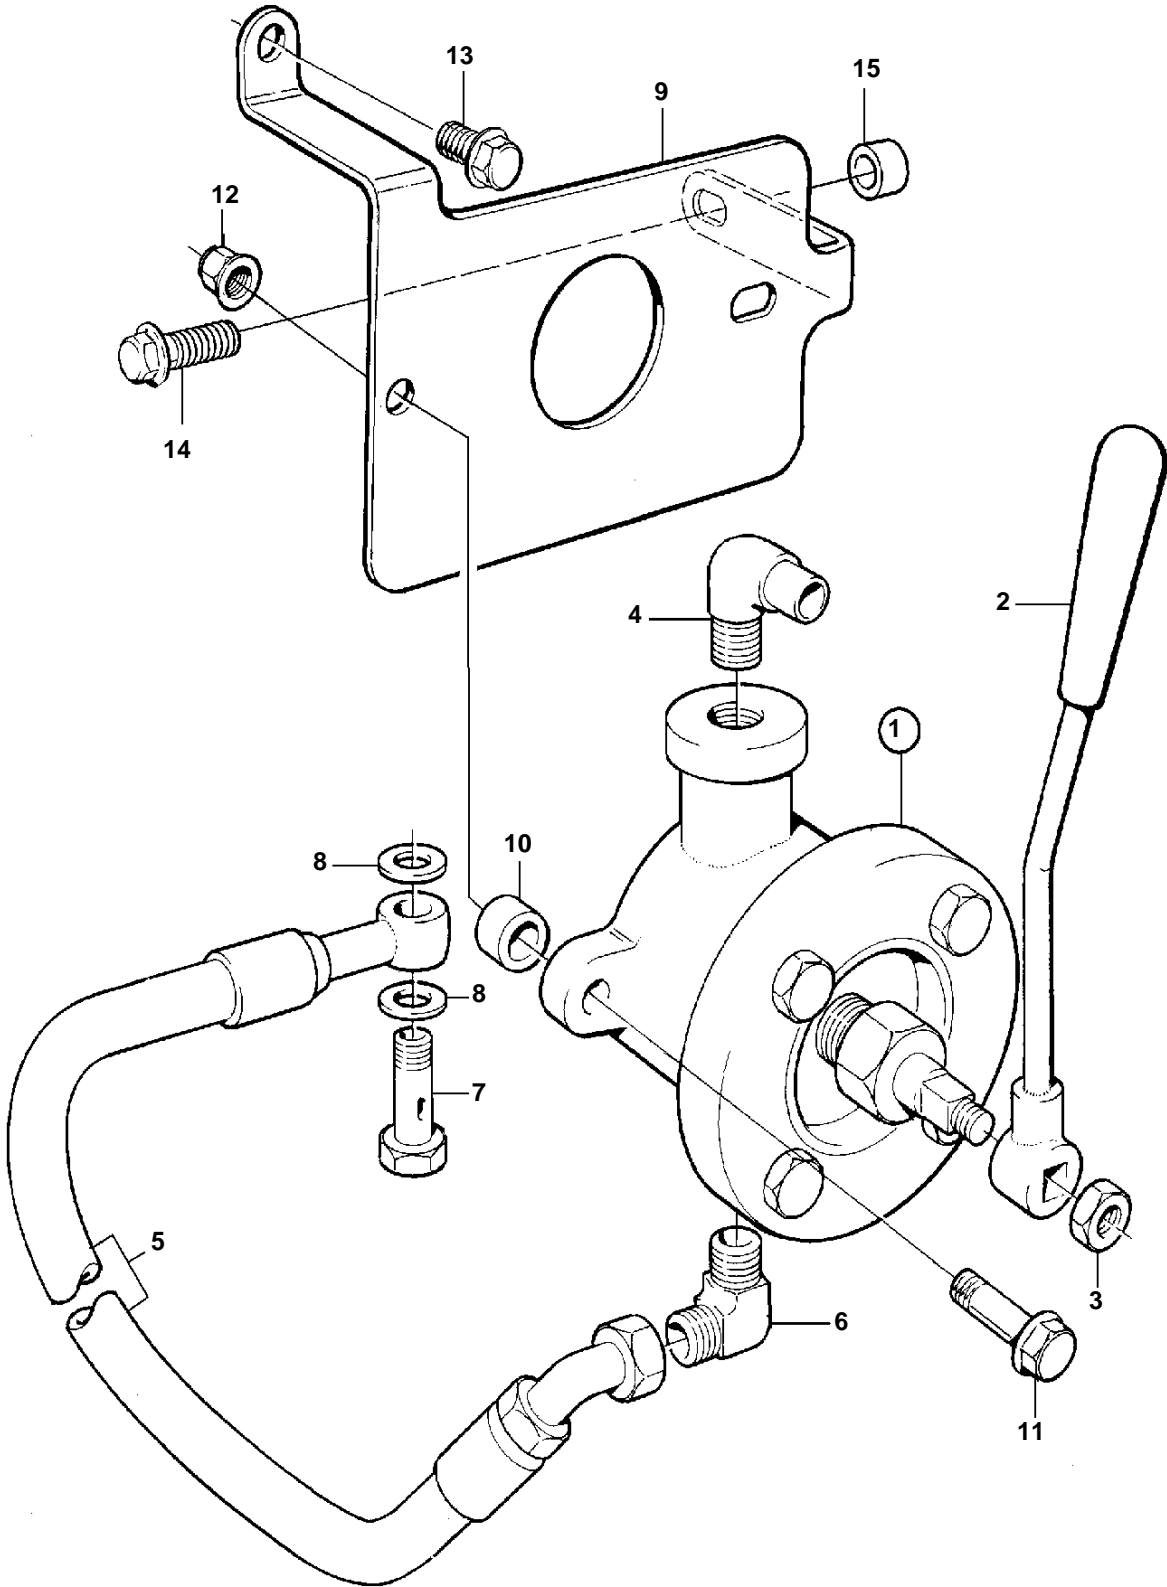

TAMD71B, TAMD71B (AUX)

17176

## TAMD71B, TAMD71B (AUX)

REF	PART NO.	QTY	DESCRIPTION	NOTES
1	805999	1	Oil bilge pump	
2	821713	1	· Handle	
3	955783	1	· Nut	
4	467716	1	Elbow nipple	
5	866370	1	Rubber hose	EARLY TYPE
	3826227	1	Rubber hose	LATE TYPE
6	957111	1	Elbow nipple	
7	191929	1	Hollow screw	EARLY TYPE
	966821	1	Hollow screw	LATE TYPE
8	957185	2	Gasket	EARLY TYPE
	18813	2	Gasket	LATE TYPE
9	865958	1	Bracket	
10	1576517	2	Sleeve	
11	965185	2	Flange screw	M10x40mm
12	971095	2	Nut	
13	946471	1	Screw	M10x16mm
14	946329	1	Flange screw	
15	820506	1	Spacer sleeve	