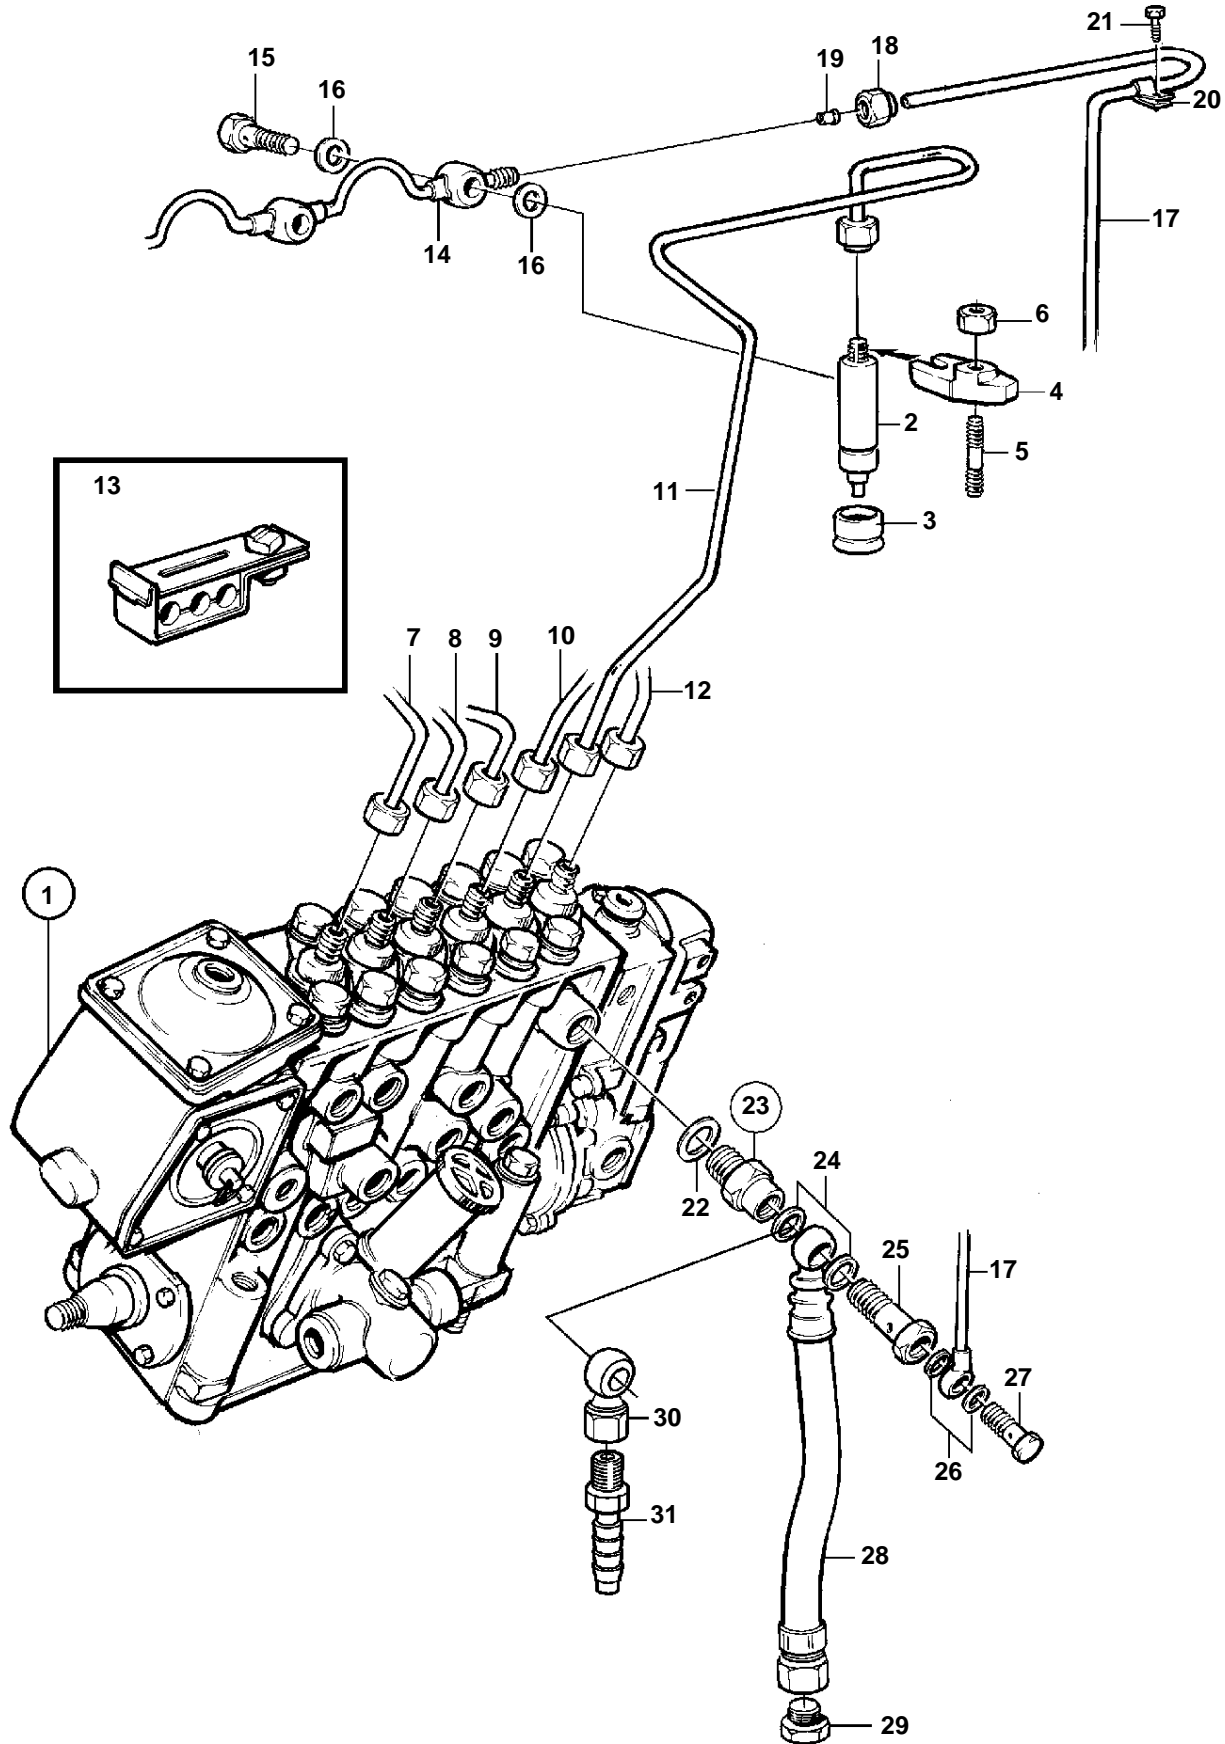

TAMD73WJ-A

17164

TAMD73WJ-A

REF	PART NO.	QTY	DESCRIPTION	SEE SEC.	NOTES
1		1	Injection pump		
2	864827	6	Injector		
	3803257	6	Injector, exch		Exchange unit
				2325	
3	469455	6	Sealing ring		
4	469797	6	Yoke		
5	1545022	6	Stud		
6	971095	6	Nut		
7	3825658	1	Delivery pipe		CYL NO 1
8	3825659	1	Delivery pipe		CYL NO 2
9	3825660	1	Delivery pipe		CYL NO 3
10	864604	1	Delivery pipe		CYL NO 4
11	864605	1	Delivery pipe		CYL NO 5
12	864606	1	Delivery pipe		CYL NO 6
13	8194351	6	Clamp		2 PIPES
	8194352	1	Clamp		3 PIPES
	8194353	1	Clamp		4 PIPES
14	471605	1	Leak-off pipe		
15	74033	6	Hollow screw		
16	947620	12	Gasket		
17	3826368	1	Leak-off line		
18	956980	1	Nut		
19	956966	1	Ferrule		
20	121563	1	Clamp		
21	967949	1	Screw		(965175)
22	969011	1	Gasket		(239897)
23	479775	1	Overflow valve		For engine without electric fuel stop valve.
	3825154	1	· Overflow valve, Comps. not spec.		For engine with electric fuel stop valve.
24	969011	2	Gasket		
25	16496	1	Hollow screw		
26	947620	2	Gasket		
27	74033	1	Hollow screw		
28	3830312	1	Fuel hose		
29	22753	1	Nipple		
30	861101	1	Banjo nipple		ALT
31	3825000	1	Nipple		ALT