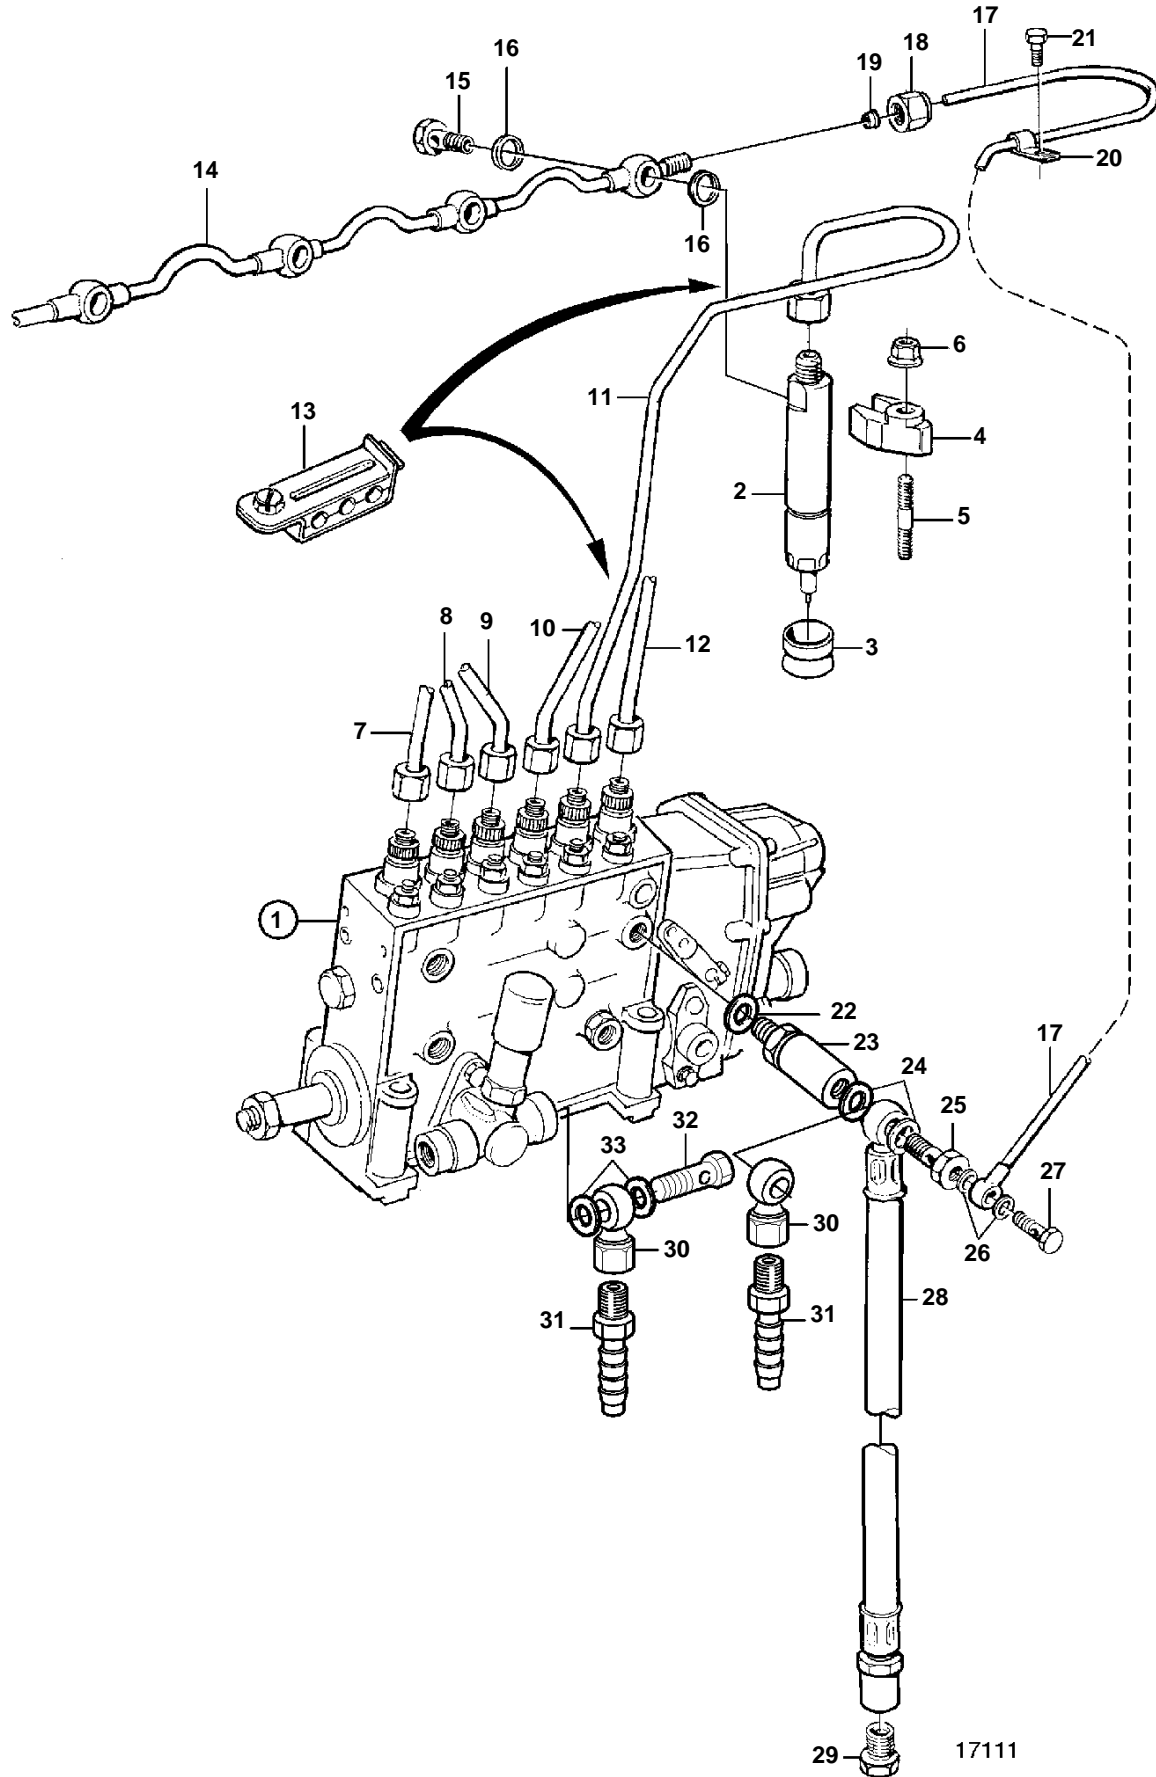

TAMD73P-A

TAMD73P-A

REF	PART NO.	QTY	DESCRIPTION	SEE SEC.	NOTES
1		1	Injection pump	3608	
2	864827	6	Injector		
	3803257	6	Injector, exch		Exchange unit
				2325	
3	469455	6	Sealing ring		
4	469797	6	Yoke		
5	1545022	6	Stud		
6	971095	6	Nut		
7	3825658	1	Delivery pipe		CYL NO 1
8	3825659	1	Delivery pipe		CYL NO 2
9	3825660	1	Delivery pipe		CYL NO 3
10	864604	1	Delivery pipe		CYL NO 4
11	864605	1	Delivery pipe		CYL NO 5
12	864606	1	Delivery pipe		CYL NO 6
13	8194351	6	Clamp		2 PIPES
	8194352	1	Clamp		3 PIPES
	8194353	1	Clamp		4 PIPES
14	471605	1	Leak-off pipe		
15	74033	6	Hollow screw		
16	947620	12	Gasket		
17	3825440	1	Leak-off pipe		
18	956980	1	Nut		
19	956966	1	Ferrule		
20	121563	1	Clamp		
21	967949	1	Screw		(965175)
22		1	Gasket		
23	11996309	1	Overflow valve		
			Comps. not spec.		
24	969011	2	Gasket		
25	16496	1	Hollow screw		
26	947620	2	Gasket		
27	74033	1	Hollow screw		
28	3830312	1	Fuel hose		
29	22753	1	Nipple		
30	861101	2	Banjo nipple		ALT
31	3825000	2	Nipple		ALT
32	25167	1	Hollow screw		
33	969011	2	Gasket		