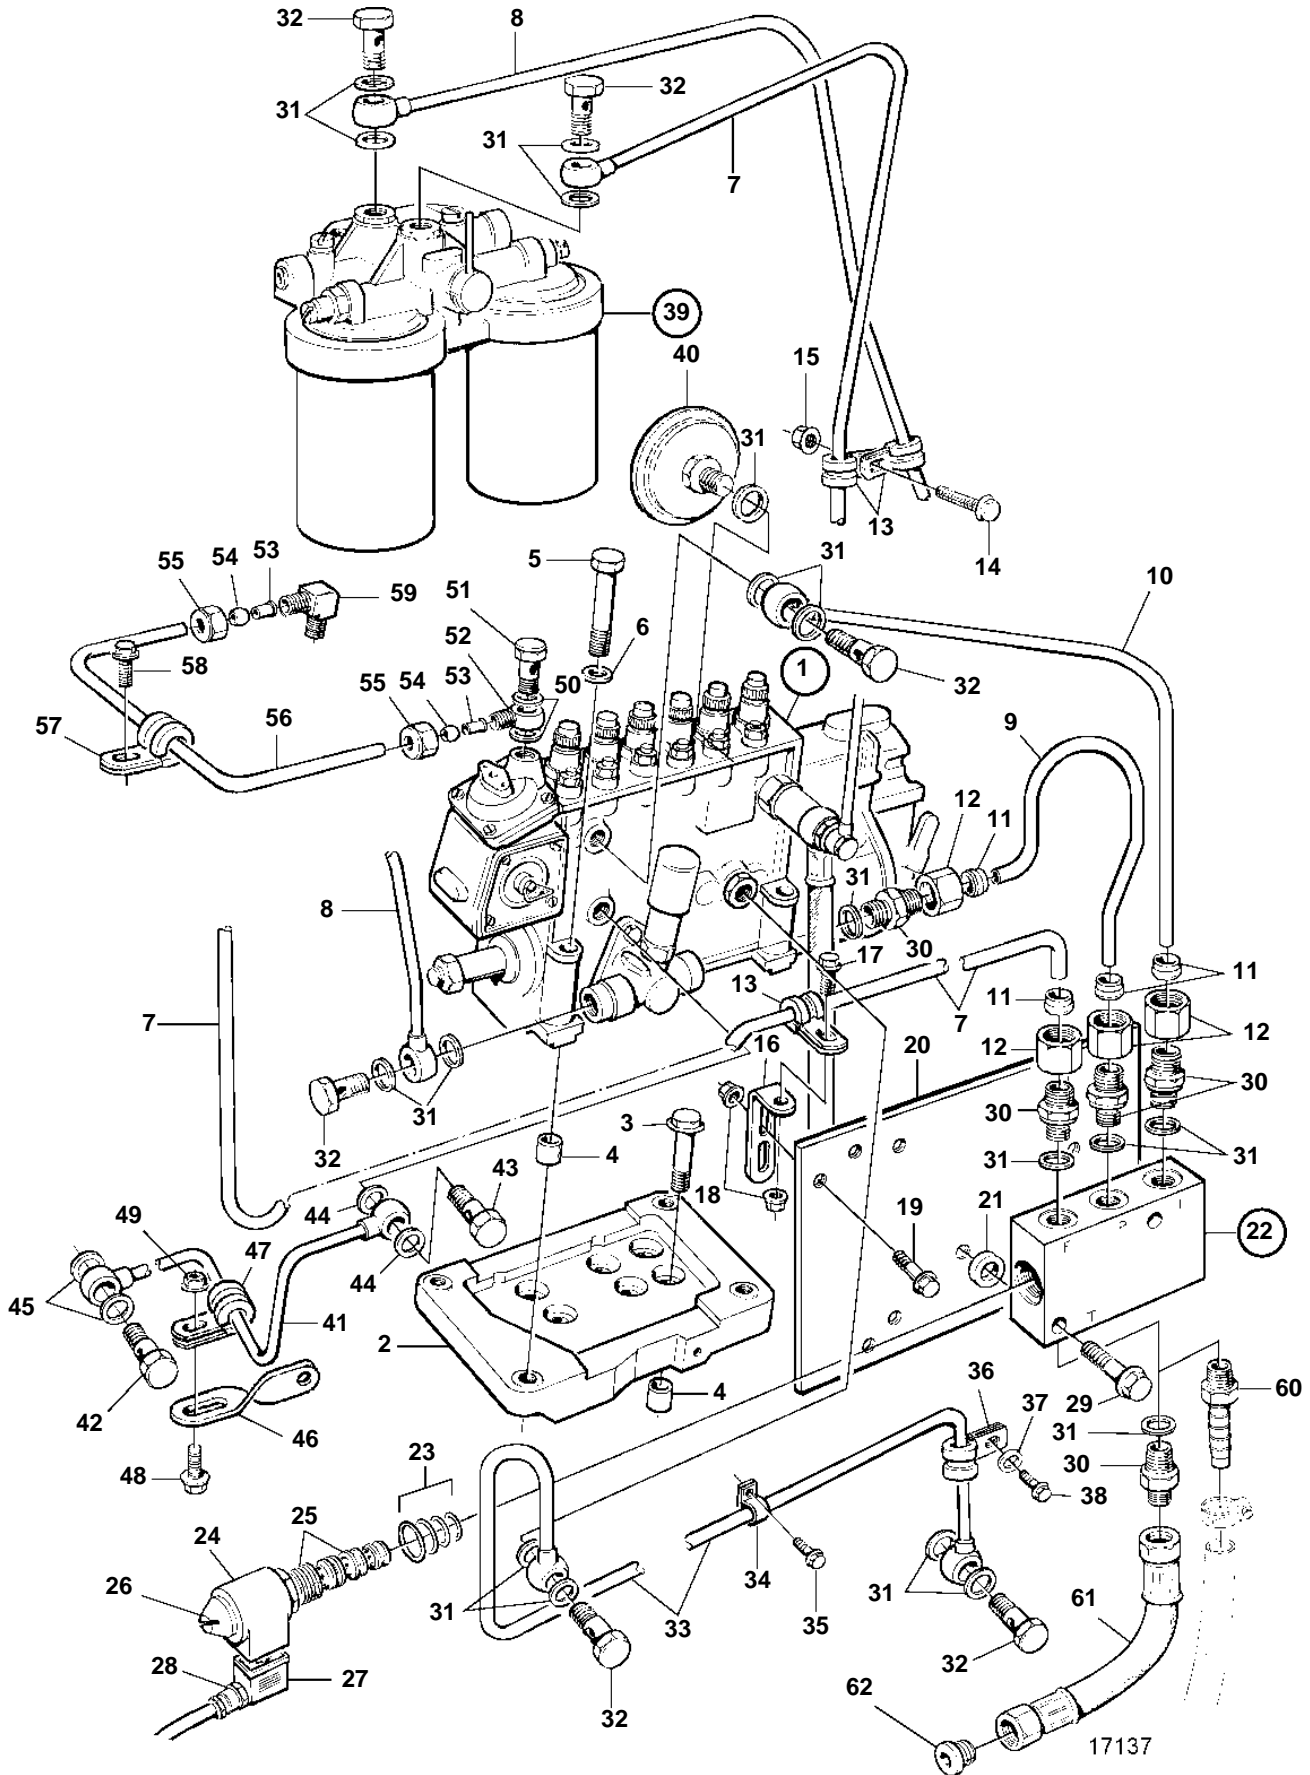

TAMD71B AUX

TAMD71B AUX

REF	PART NO.	QTY	DESCRIPTION	SEE SEC.	NOTES
1	3827704	1	Injection pump		
	3803792	1	Injection pump, exch		Exchange unit
				3922	
2	477773	1	Shelf		
3	965185	4	Flange screw		
4	417588	2	Guide sleeve		
5	965189	4	Flange screw		
6	941908	4	Spring washer		
7	3826830	1	Fuel pipe		
8	864496	1	Fuel pipe	SO	
9	3826832	1	Fuel pipe		
10	3826833	1	Fuel pipe		
11	956969	3	Ferrule		
12	956983	3	Nut		
13	945081	3	Clamp		
14	967949	1	Screw		(965175)
15	949278	1	Lock nut		
16	965558	1	Bracket		
17	946440	1	Flange screw		
18	948645	2	Lock nut		
19	946173	1	Flange screw		
20		1	Bracket	2221	
21	191172	2	Washer		
22	866699	1	Shut-off valve		24V REPL BY 3828983
	3828983	1	Shut-off valve		Incl 4 ea nipple 941754 and 4 ea gasket 969011.
23	3825238	1	• Gasket kit		FOR 866699
	3828981	1	• O-ring kit		FOR 3828983
24	3825240	1	• Magnet		24 V
25	3825235	1	• Valve		FOR 866699
	3828979	1	• Valve		FOR 3828983
26		1	Nut		
27	866664	1	Connector unit		
28	844576	1	Cable union		
29	947760	2	Flange screw		
30	941754	4	Nipple		
31	969011	14	Gasket		
32	25167	5	Hollow screw		
33	3826927	1	Oil return pipe		
34	940374	1	Clamp		
35	946440	1	Flange screw		
36	942542	1	Clamp		
37	190509	1	Washer		
38	946471	1	Screw		
39		1	Fuel filter		
				2389	
40	477173	1	Pressure equalizer		
41	477986	1	Oil feed pipe		
42	969299	1	Hollow screw		
43	48634	1	Hollow screw		
44	947281	2	Gasket		
45	11994	2	Gasket		
46	1136551	1	Bracket		
47	952623	1	Clamp		
48	946544	1	Flange screw		
49	945407	1	Flange nut		
50	11994	2	Gasket		
51	969299	1	Hollow screw		
52	945417	1	Nipple		
53	944717	2	Sleeve		
54	954364	2	Fitting		
55	954356	2	Cap nut		
56	945460	X	Plastic pipe		
57	940374	1	Clamp		

TAMD71B AUX

REF	PART NO.	QTY	DESCRIPTION	SEE SEC.	NOTES
58	946440	1	Flange screw		
59	954385	1	Elbow nipple		
60	3825000	1	Nipple		
61	3830309	1	Fuel hose		
62	22753	2	Nipple		