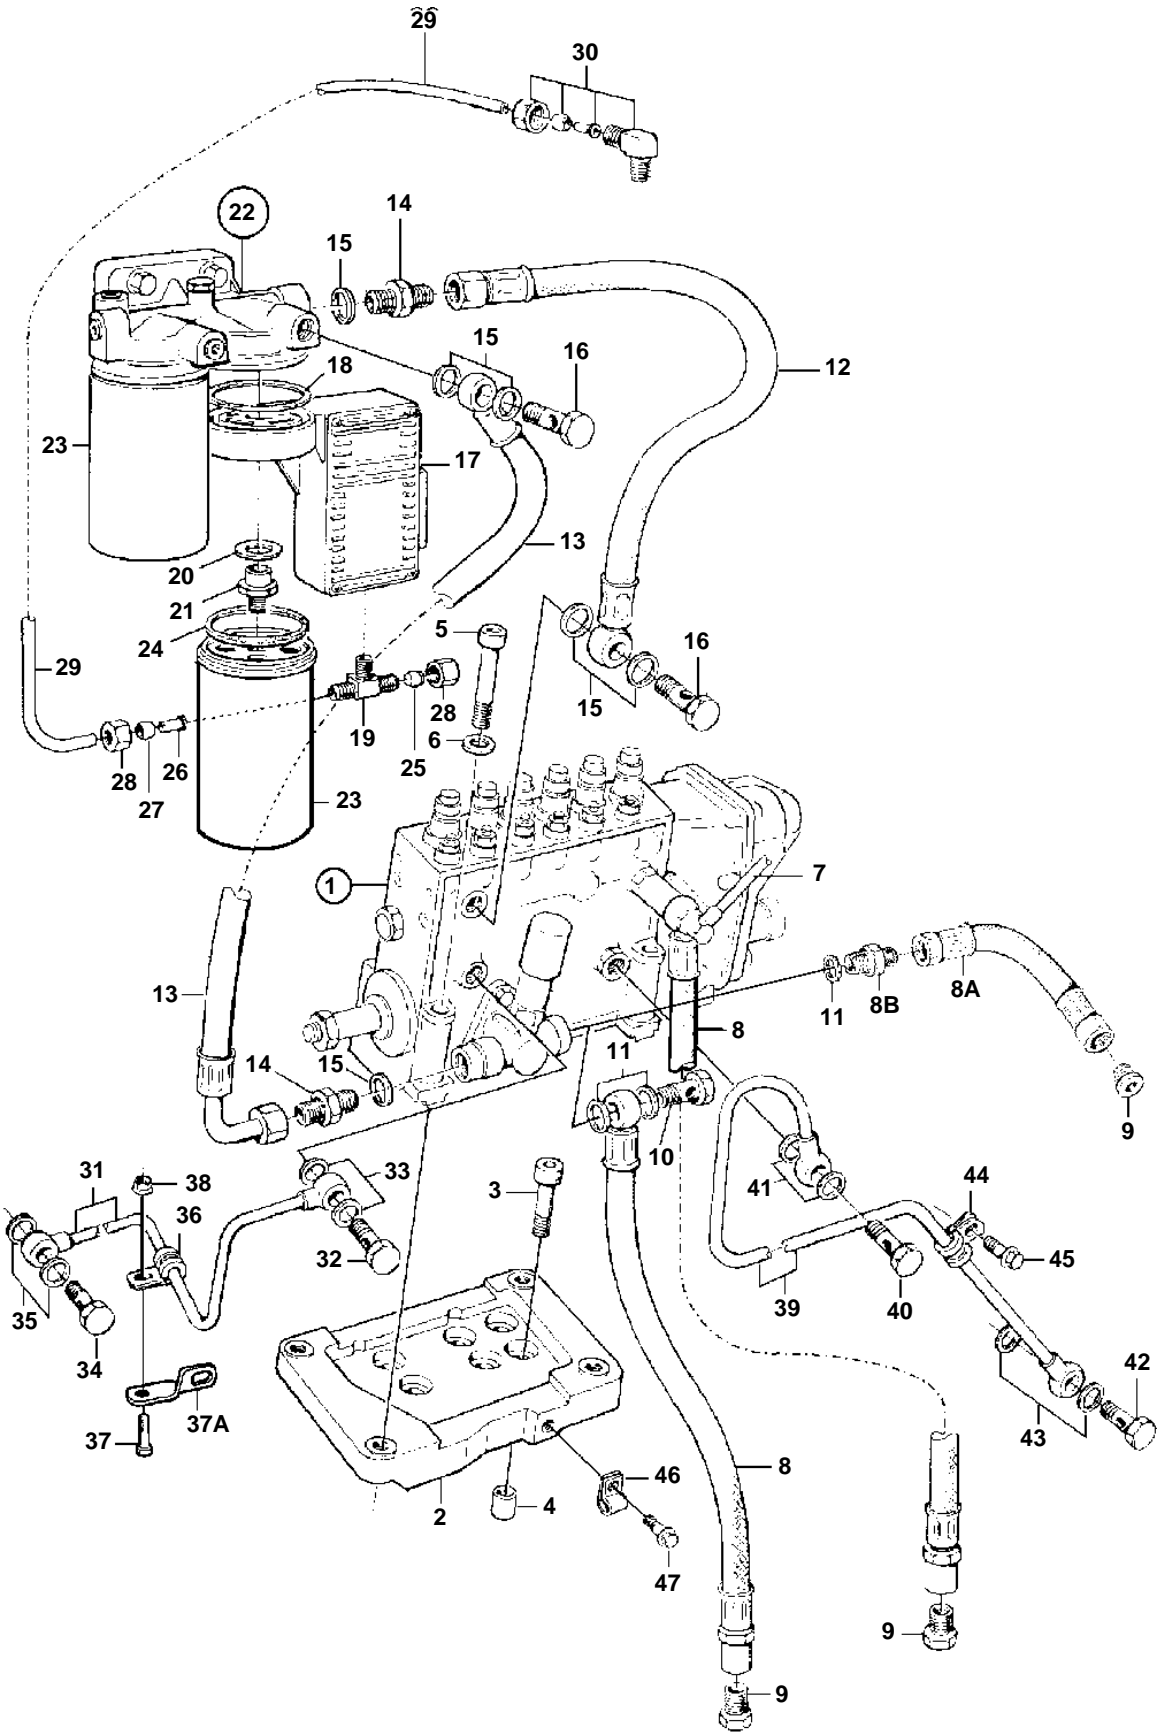

TAMD73P-A

17975

TAMD73P-A

REF	PART NO.	QTY	DESCRIPTION	SEE SEC.	NOTES
1	3825439	1	Injection pump		
	3803734	1	Injection pump, exch		Exchange unit
				3619	
2	477773	1	Shelf		
3	965185	4	Flange screw		L=40mm
4	417588	2	Guide sleeve		
5	959250	4	Screw		L=90mm
6	941908	4	Spring washer		
7		1	Leak-off linefuel hose connecting	3611	
8	3830312	X	Fuel hose		
8A	3830309	1	Fuel hose		ALT
8B	977677	1	Nipple		ALT
9	22753	2	Nipple		
10	25167	1	Hollow screw		
11	969011	2	Gasket		
12	3830306	1	Fuel hose		
13	3830307	1	Fuel hose		
14	941754	2	Nipple		
15	969011	6	Gasket		
16	25167	2	Hollow screw		
17	3826995	1	Control unit	SO	
18	3825387	1	· Sealing ring		
19	946082	1	· Nipple		
20	955904	1	Washer		
21	3825333	1	Nipple		
22	8194541	1	Filter housing		(1676832)
				2501	
23		2	Fuel filter	2501	
24		1	Gasket	2501	
25	943006	1	Plug		
26	944717	1	Sleeve		
27	954364	1	Fitting		
28	954356	2	Cap nut		
29	945460	1	Plastic pipe	3942	
30		1	Connector	3942	
31	477986	1	Oil feed pipe		
32	48634	1	Hollow screw		
33	947281	2	Gasket		
34	969299	1	Hollow screw		
35	11994	2	Gasket		
36	952623	1	Clamp		
37	946544	1	Flange screw		
37A	1136551	1	Bracket		
38	945407	1	Flange nut		
39	865251	1	Oil return pipe		
40	48634	1	Hollow screw		
41	907132	2	Gasket		
42	25167	1	Hollow screw		
43	969011	2	Gasket		
44	947191	1	Clamp		
45	946471	1	Screw		
46	940374	1	Clamp		
47	946440	1	Flange screw		