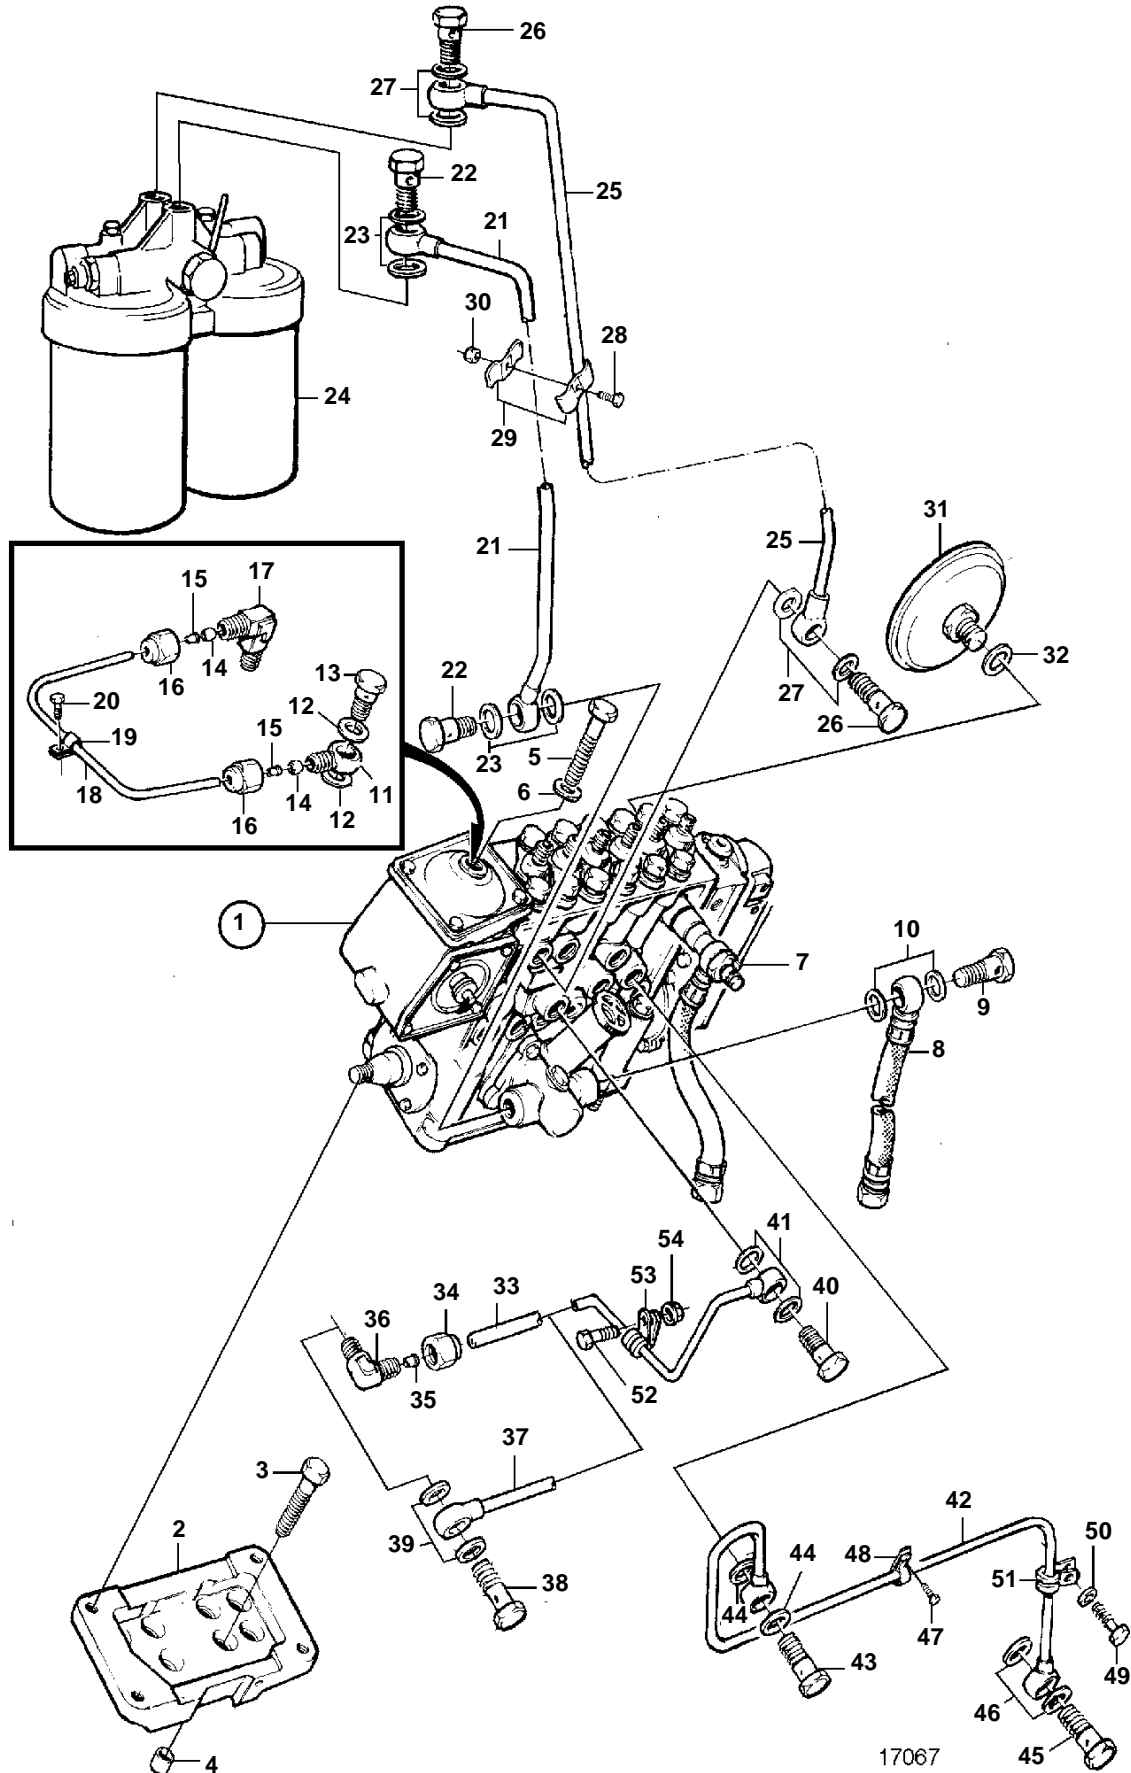

TAMD71B AUX

TAMD71B AUX

REF	PART NO.	QTY	DESCRIPTION	SEE SEC.	NOTES
1	3827704	1	Injection pump		AUX
	3803792	1	Injection pump, exch		Exchange unit
				3922	
2	477773	1	Shelf		(471610)
3	965185	4	Flange screw		L=40mm
4	417588	2	Guide sleeve		
5	965189	4	Flange screw		L=90mm
6	190509	4	Washer		
7		1	Leak-off linefuel hose connecting	2667	
8		X	Fuel hose		Classifiable fuel line is not being offered by Volvo Penta
9	25167	1	Hollow screw		
10	969011	2	Gasket		
11	945417	1	Nipple		
12	11994	2	Gasket		
13	969299	1	Hollow screw		
14	954364	2	Fitting		
15	944717	2	Sleeve		
16	954356	2	Cap nut		
17	954385	1	Elbow nipple		
18	945460	1	Plastic pipe		L=760mm
19	940374	1	Clamp		
20	946440	1	Flange screw		
21	864496	1	Fuel pipe	SO	
22	25167	2	Hollow screw		
23	969011	4	Gasket		
24		1	Fuel filterwith installation comps.	2389	
25	864495	1	Fuel pipe		
26	25167	2	Hollow screw		
27	969011	4	Gasket		
28	956095	1	Screw		
29	404279	2	Clamp		
30	955781	1	Nut		
31	477173	1	Pressure equalizer		
32	969011	1	Gasket		
33	471608	1	Oil feed pipe		SN-XXXXXXXXXX/58796
34	954356	1	Cap nut		SN-XXXXXXXXXX/58796
35	954364	1	Fitting		SN-XXXXXXXXXX/58796
36	479958	1	Elbow nipple, 1/4-NPTF		SN-XXXXXXXXXX/58796
37	477908	1	Oil feed pipe		SNXXXXXXXXXX/58797-
					SN-XXXXXXXXXX/64646
	477986	1	Oil feed pipe		SNXXXXXXXXXX/64647-
38	48634	1	Hollow screw, M10		SN-XXXXXXXXXX/64646
	969299	1	Hollow screw, M12		SNXXXXXXXXXX/64647-
39	947281	2	Gasket		SN-XXXXXXXXXX/64646
	11994	2	Gasket		SNXXXXXXXXXX/64647-
40	48634	1	Hollow screw		
41	947281	2	Gasket		
42	3826927	1	Oil return pipe		(471609)
43	25167	1	Hollow screw		
44	969011	2	Gasket		
45	25167	1	Hollow screw		
46	969011	2	Gasket		
47	944926	1	Flange screw		
48	18387	1	Clamp		
49	946471	1	Screw		
50	190509	1	Washer		
51	942542	1	Clamp		
52	946544	1	Flange screw		
53	952633	1	Clamp		
54	945407	1	Flange nut		