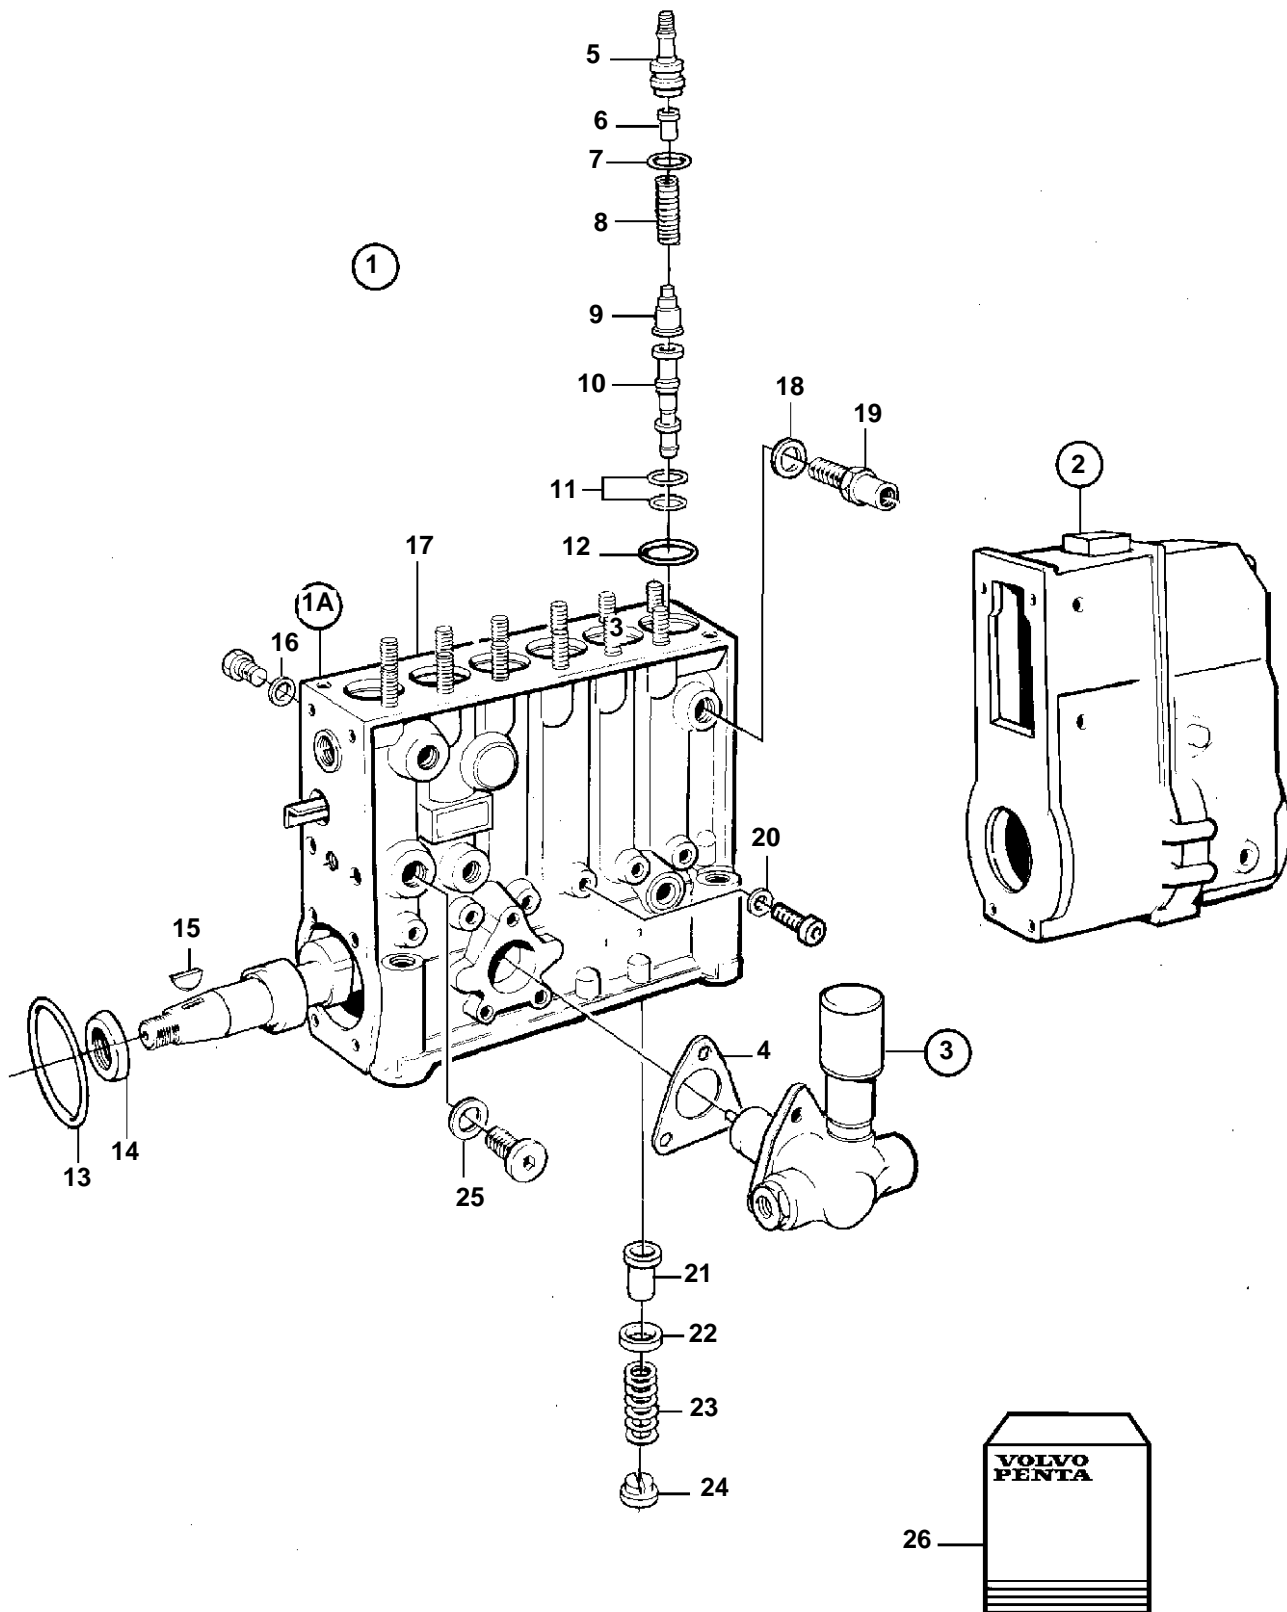

TAMD73WJ-A

TAMD73WJ-A

REF	PART NO.	QTY	DESCRIPTION	SEE SEC.	NOTES
1	3825155	1	Injection pump		
	3803782	1	Injection pump, exch		Exchange unit
1A		1	• Injection pump		
2	866559	1	• • Governor		Smoke limiter not specified.
				3620	
3	863474	1	• • Feed pump		
				460	
4	863370	1	• • Gasket		(6232208)
5	1699452	6	• • Retainer	SO	
6	1699453	6	• • Spring disc		
7	862400	6	• • O-ring		
8	1699454	6	• • Spring		
9	3825836	6	• • Delivery valve		
10	3825931	6	• • Pump element		
11	240422	12	• • O-ring		
12	1699458	6	• • Sealing ring		
13	862423	1	• • O-ring		
14	3825543	1	• • Sealing ring		
15	35168	1	• • Key		
16	969011	1	• • Gasket		
17		1	• • Housing		
18	969011	1	• • Gasket		
19	479775	1	• • Overflow valve		For engine without electric fuel stop valve.
	3825154	1	• • Overflow valve		For engine with electric fuel stop valve.
20		6	• • Gasket		
21	862406	6	• • Sleeve		
22	239984	6	• • Spring disc		
23		6	• • Compression spring		
24	862408	6	• • Spring disc	SO	
25	240017	6	• • Gasket		
26	862425	1	Small parts kit		