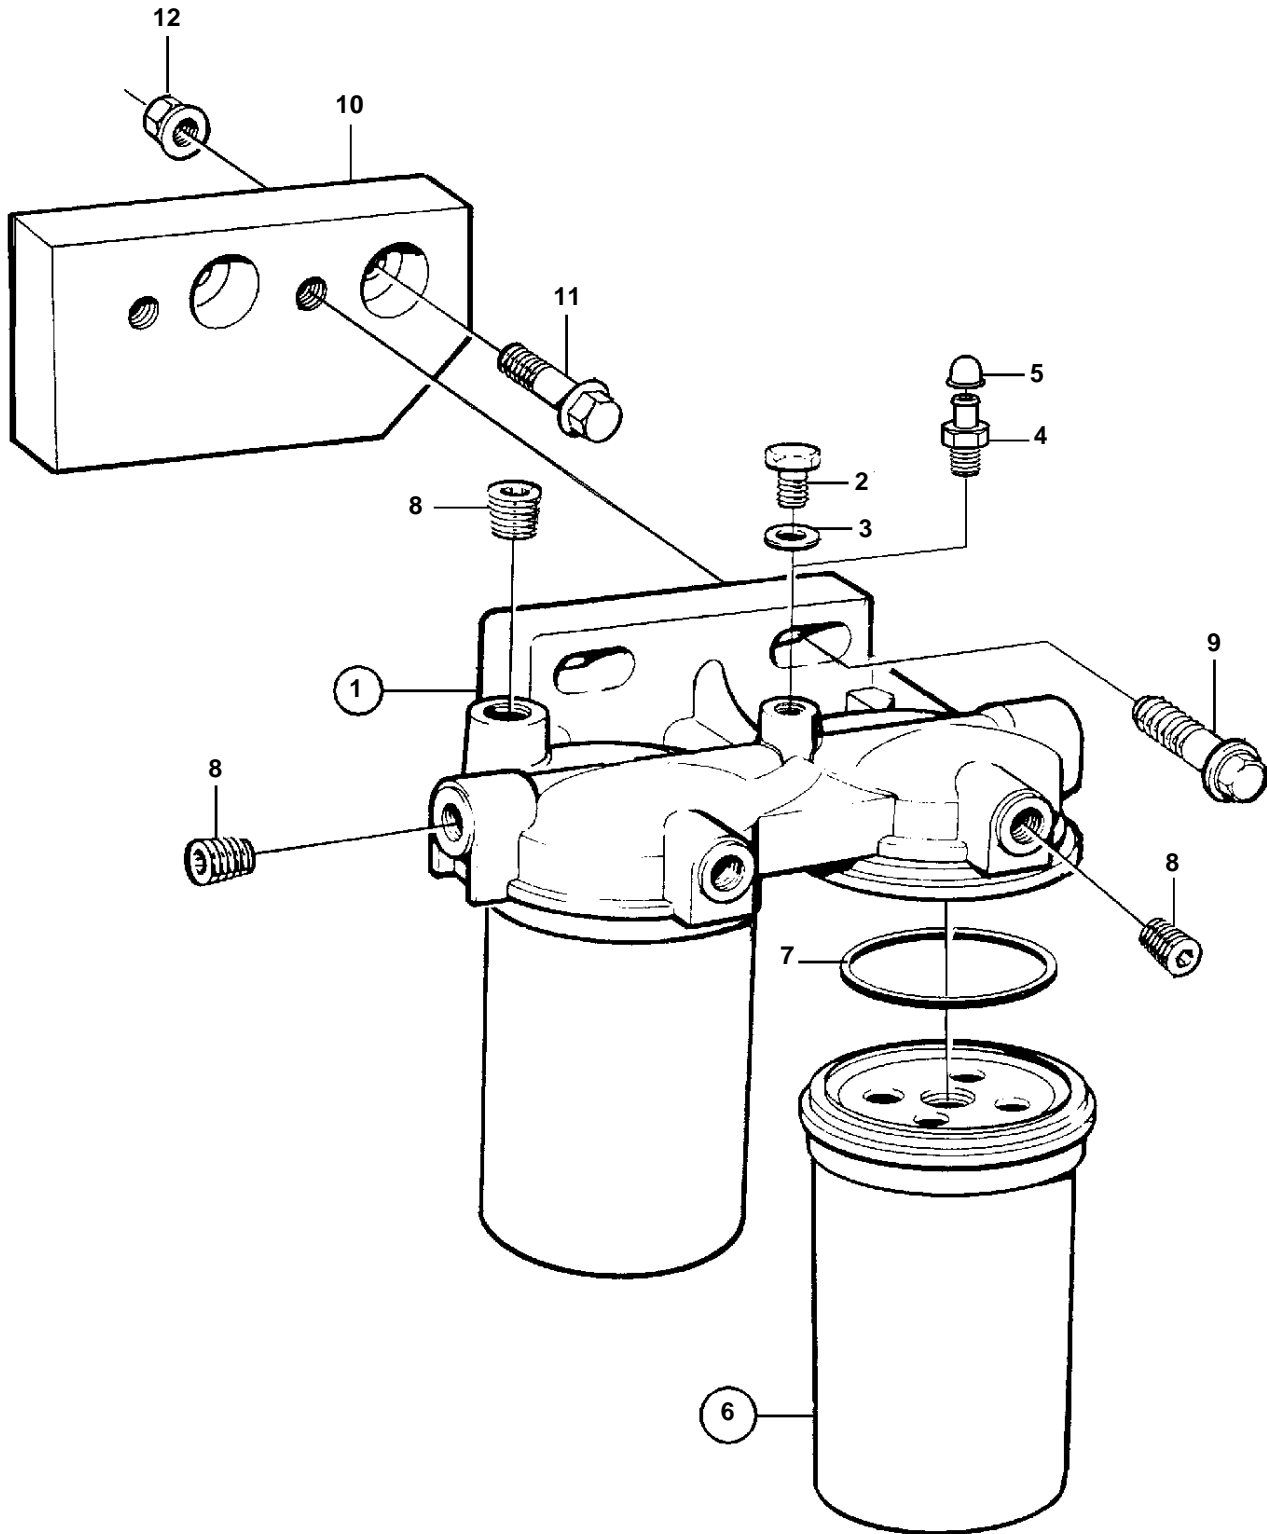

TAMD73P-A

TAMD73P-A

REF	PART NO.	QTY	DESCRIPTION	NOTES
1	1676832	1	Filter housing	REPL BY 8194541
2	471177	1	• Screw	
3	947620	1	• Gasket	
6	3825133	2	Fuel filter	(466987)
7		2	• Gasket	
8	968062	3	Plug	
9	965185	2	Flange screw	
10	3825403	1	Bracket	
11	946329	2	Flange screw	
12	971071	2	Nut	