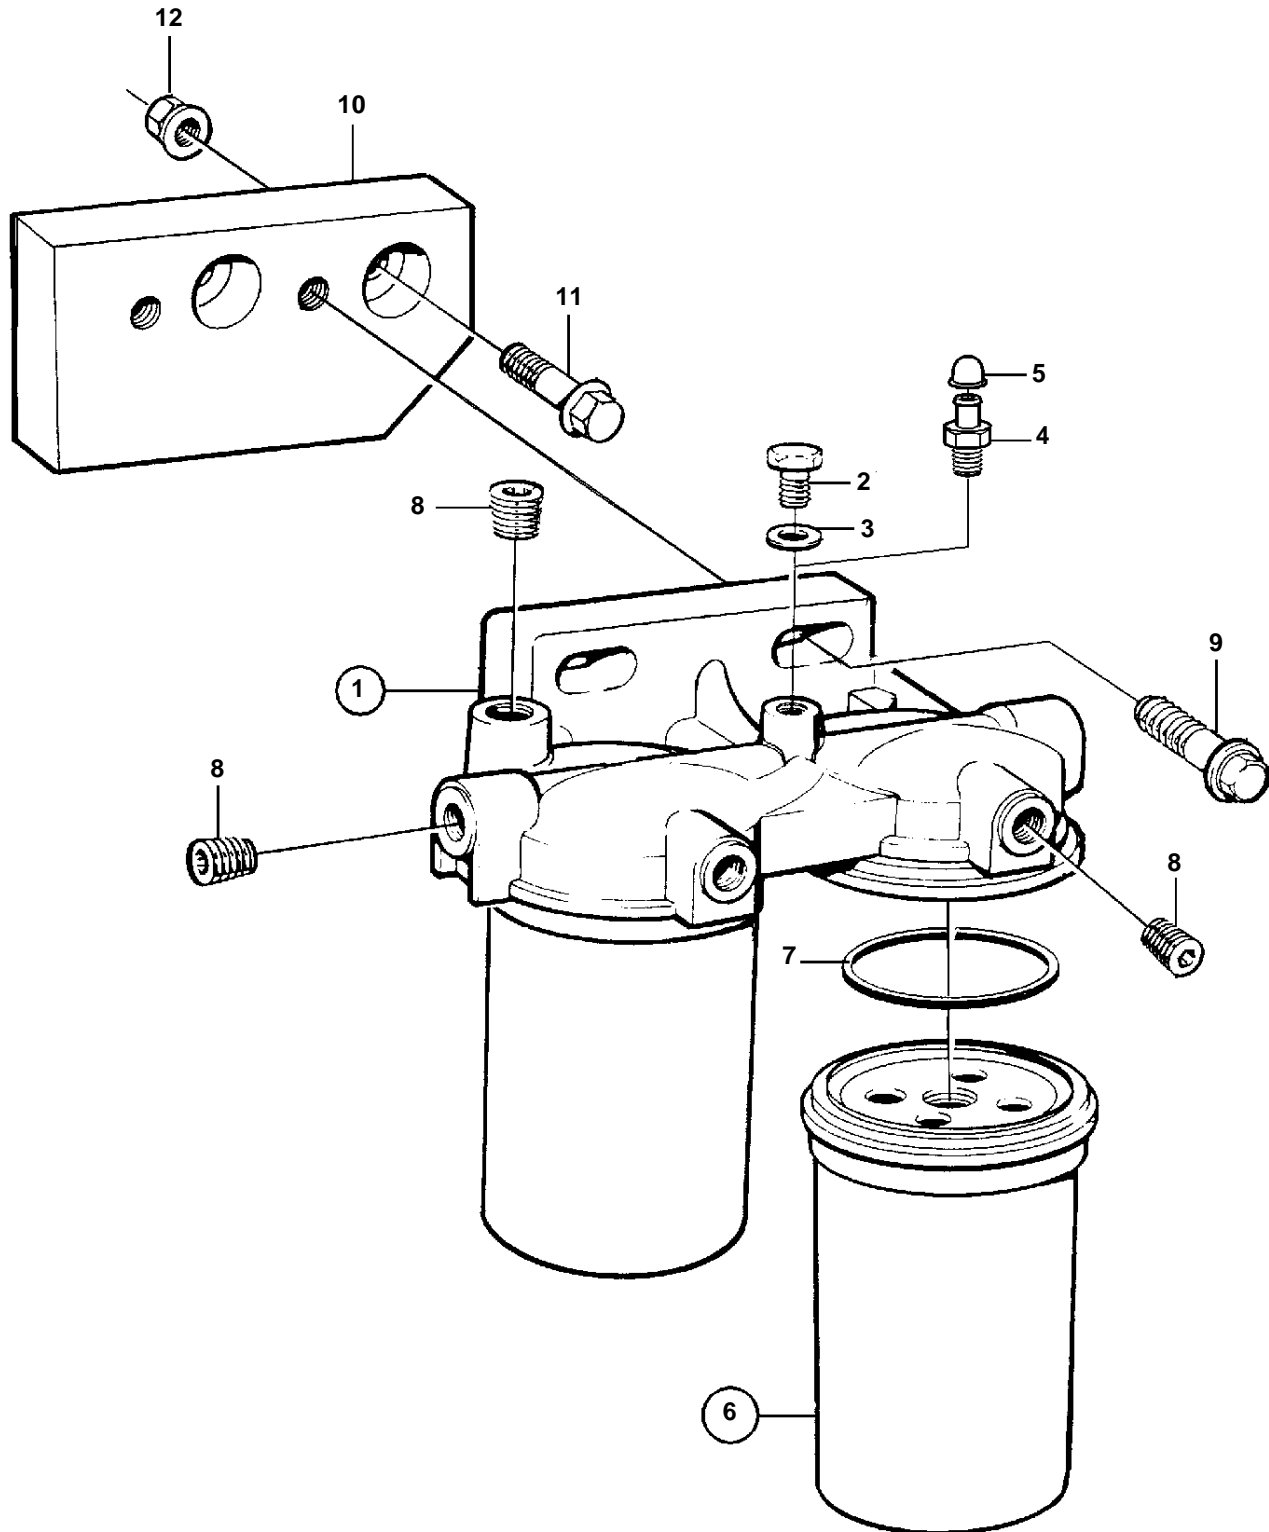

TAMD73P-A

TAMD73P-A

REF	PART NO.	QTY	DESCRIPTION	NOTES
1	1676832	1	Filter housing	REPL BY 8194541
2	471177	1	• Screw	
3	947620	1	• Gasket	
6	3825133	2	Fuel filter	(466987)
7		2	• Gasket	
8	968062	3	Plug	
9	965185	2	Flange screw	
10	3825403	1	Bracket	
11	946329	2	Flange screw	
12	971071	2	Nut	