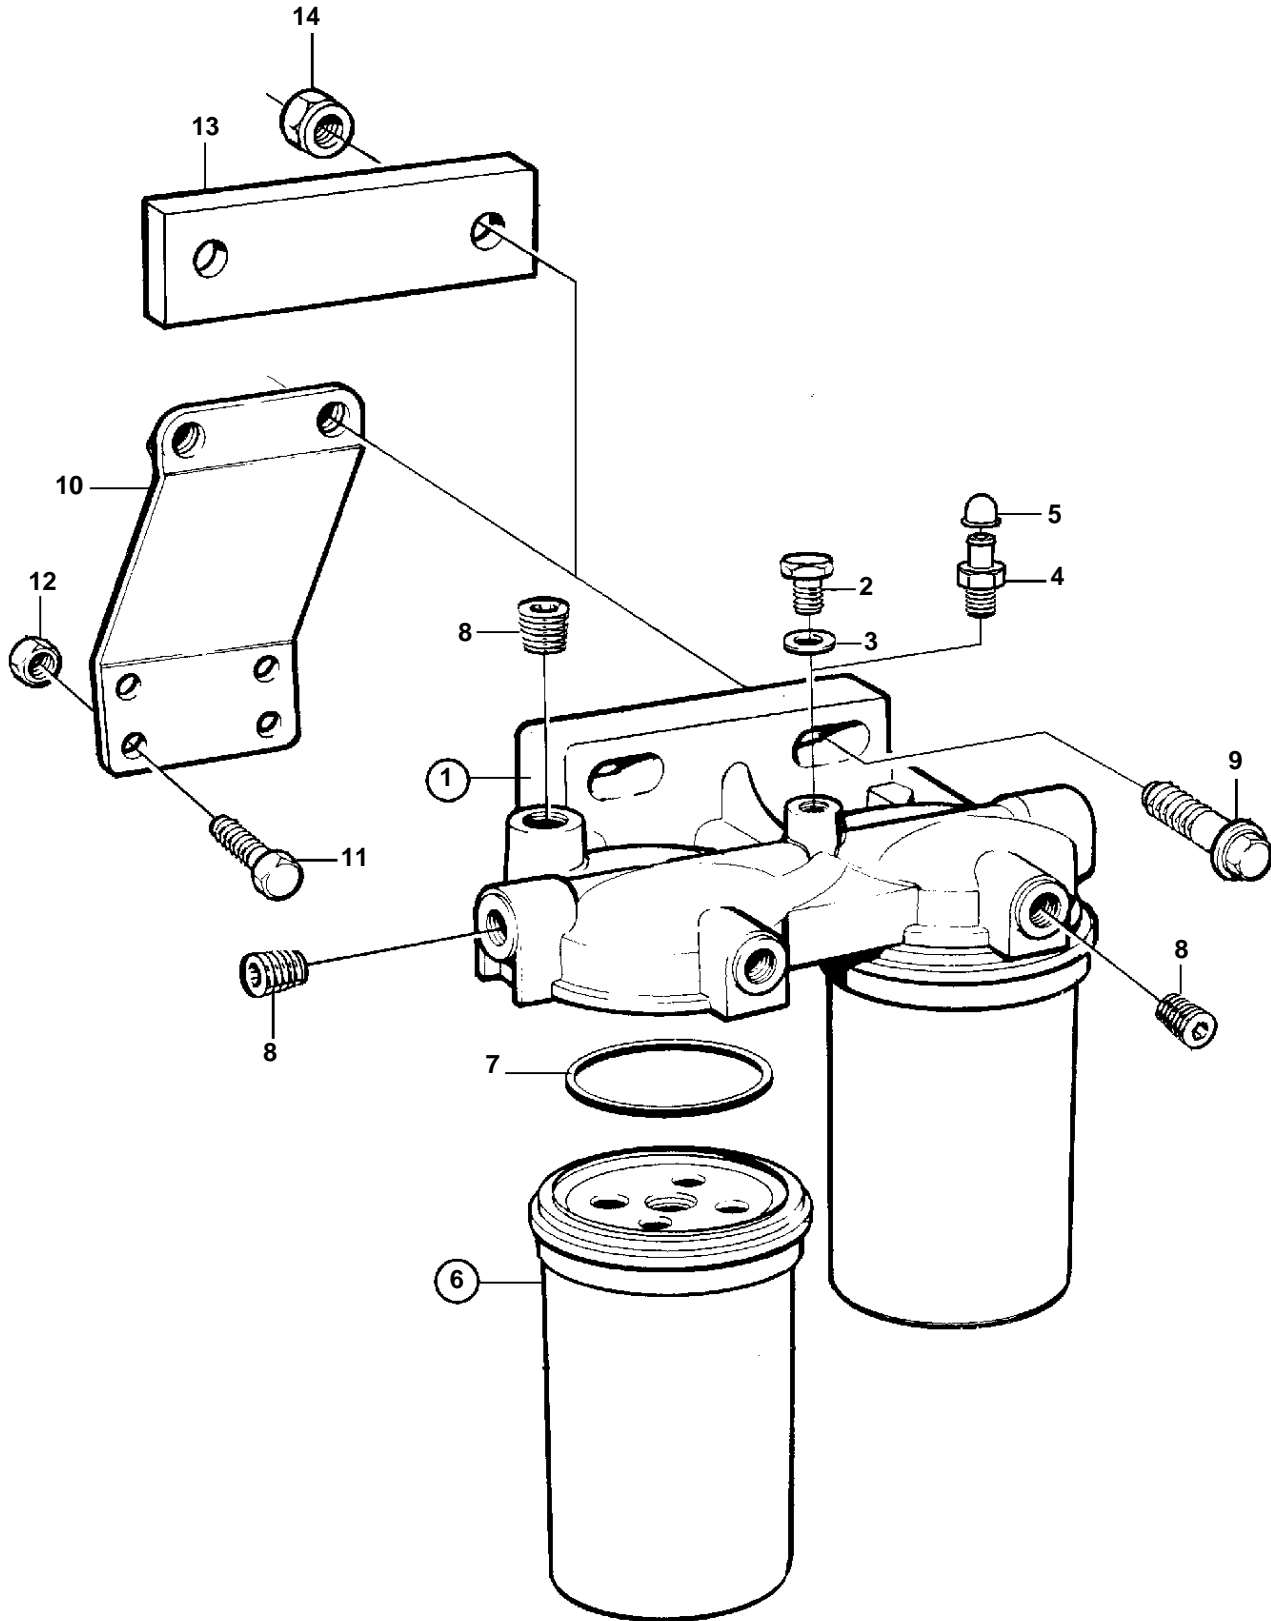

TAMD71B, TAMD73WJ-A

TAMD71B, TAMD73WJ-A

REF	PART NO.	QTY	DESCRIPTION	NOTES
1	8194541	1	Filter housing	
4	1330191	1	· Tap	
5		1	· Protecting cover	
6	3825133	2	Fuel filter	(466987)
7		2	· Gasket	
8	968062	3	Plug	
9	946752	2	Flange screw	ALT, L=35mm
	965186	2	Flange screw	ALT, L=50mm
13	865262	1	Spacer	SNXXXXXXXXXX/52043-
14	971071	2	Nut	