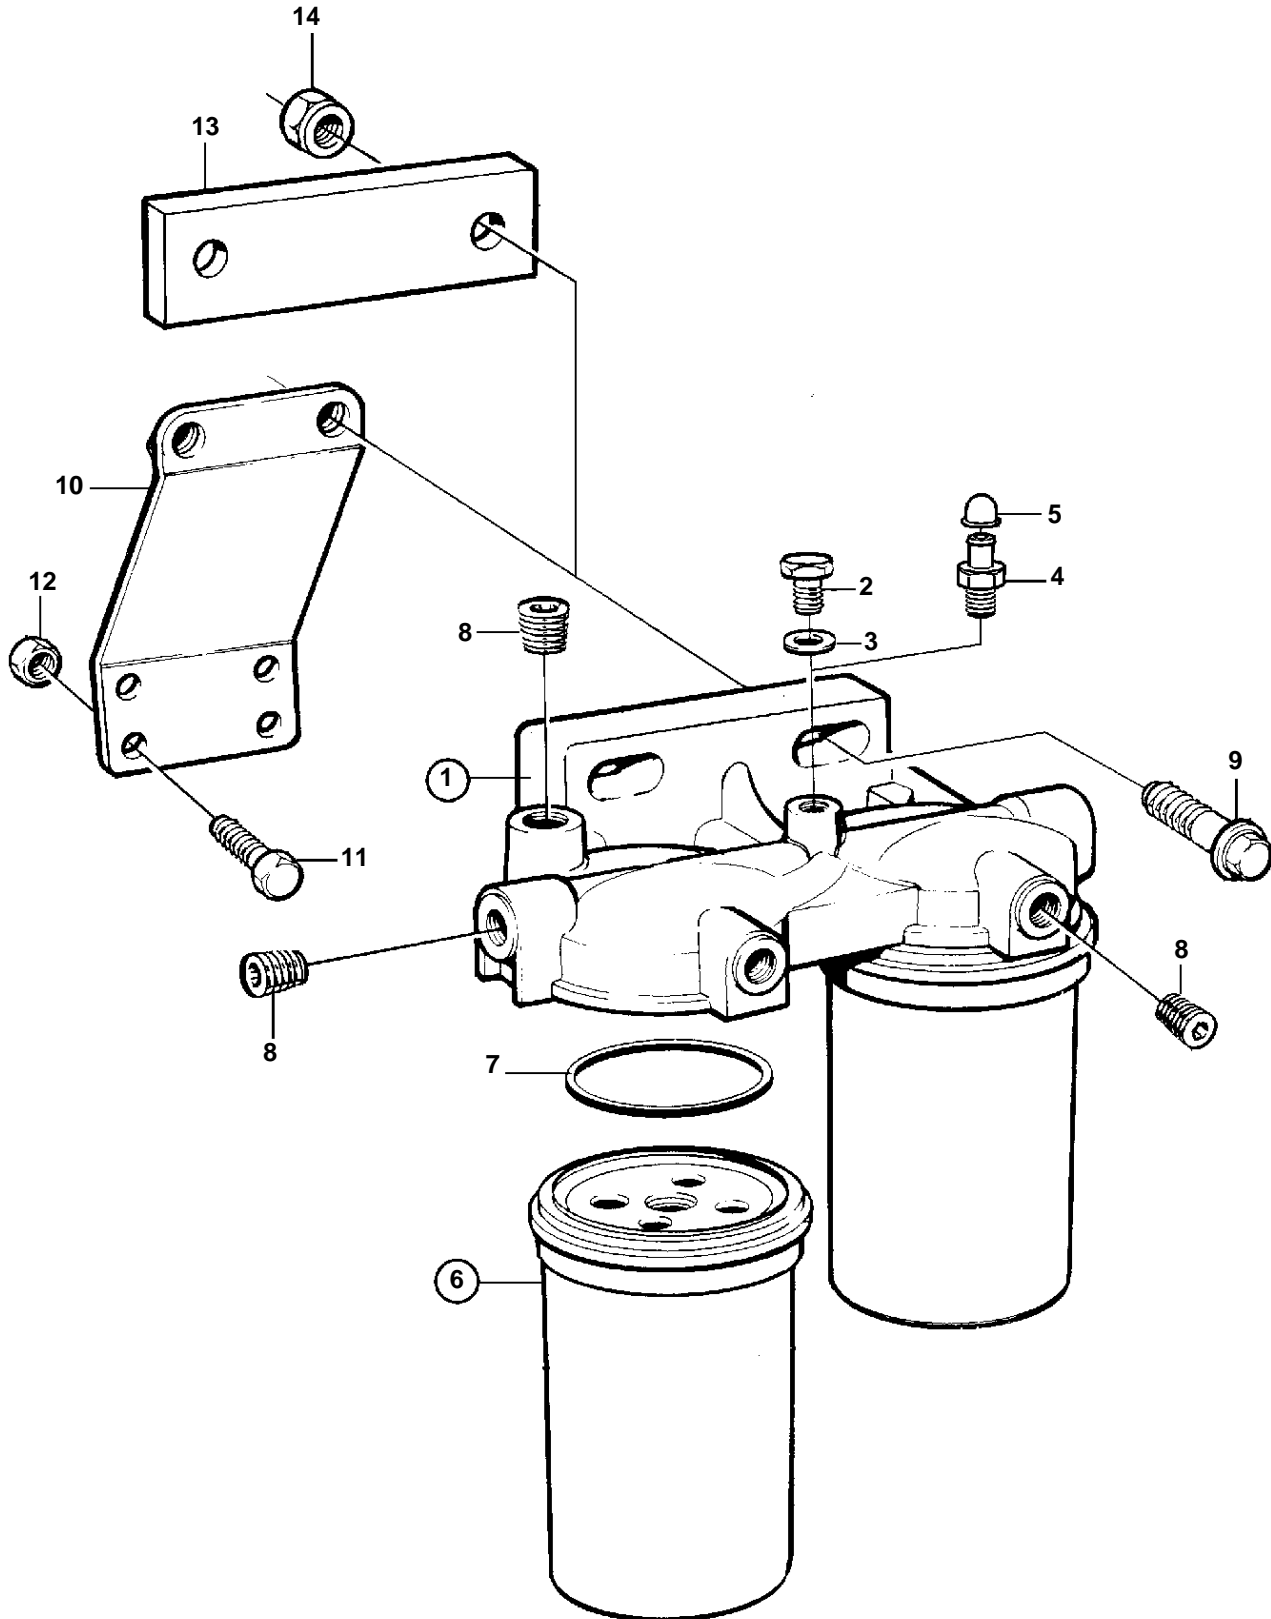

TAMD71B, TAMD73WJ-A

TAMD71B, TAMD73WJ-A

REF	PART NO.	QTY	DESCRIPTION	NOTES
1	471172	1	Filter housing	REPLACED BY 1676832
	1676832	1	Filter housing	REPL BY 8194541
2	471177	1	· Screw	M8
	240664	1	· Screw	M6, ALT
3	947620	1	· Gasket	
6	3825133	2	Fuel filter	(466987)
7		2	· Gasket	
8	968062	3	Plug	
9	946752	2	Flange screw	ALT, L=35mm
	965186	2	Flange screw	ALT, L=50mm
10	847841	1	Bracket	SN-XXXXXXXXXX/52042
11	946329	2	Flange screw	(973083)
12	955783	2	Nut	
13	865262	1	Spacer	SNXXXXXXXXXX/52043-
14	971071	2	Nut	