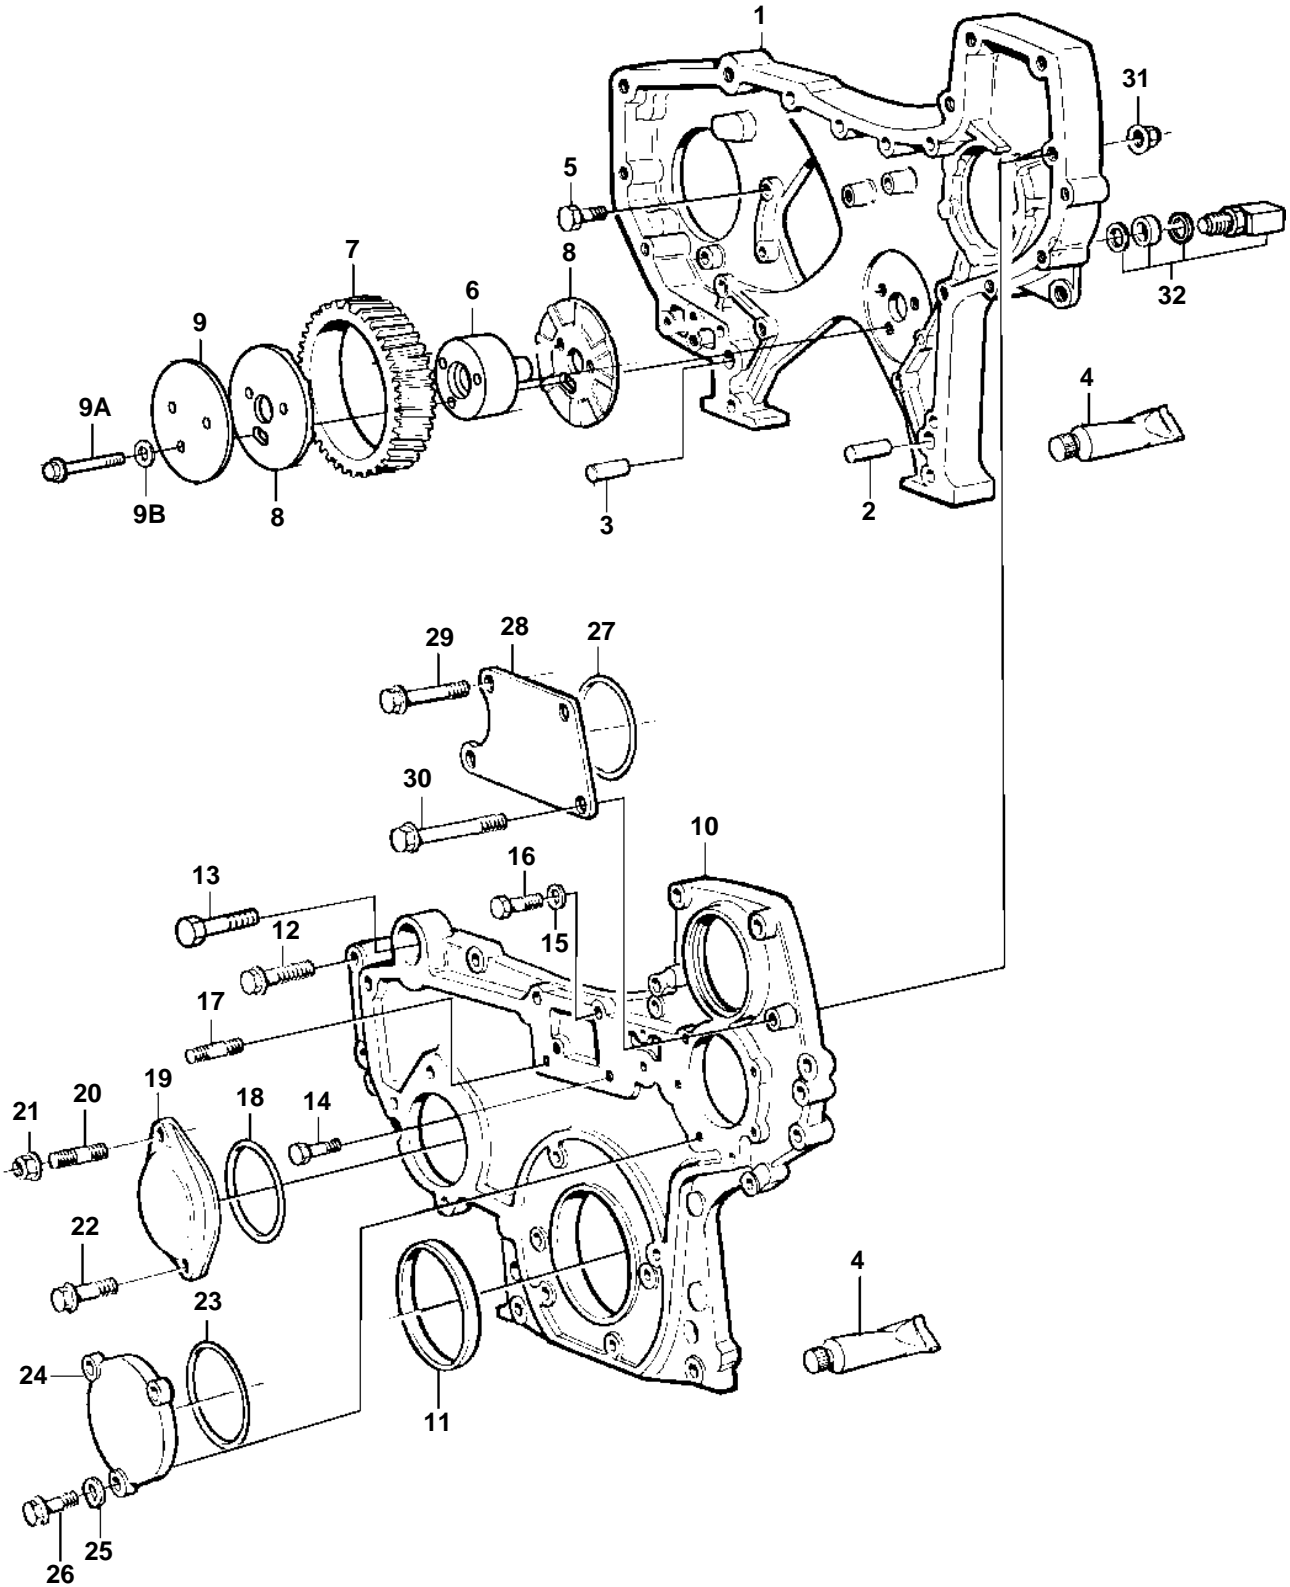

TAMD73P-A, TAMD73WJ-A

## TAMD73P-A, TAMD73WJ-A

REF	PART NO.	QTY	DESCRIPTION	NOTES
1	471505	1	Timing gear casing	
2	941511	1	Pin	
3	941510	1	Pin	
4	1161231	X	Sealant	304ml
	1161277	X	Sealant	20g
5	471534	2	Screw	L=28mm
	471535	2	Screw	L=58mm
6	479779	1	Spindle	
7	8192578	1	Gear	
8	478951	2	Thrust washer	
9	478954	1	Bearing shield	
9A	8192579	3	Screw	
9B	942180	3	Washer	
10	8192590	1	Cover	(848421)
11	477118	1	Sealing ring	
12	947760	7	Flange screw	M8x40mm
	948217	2	Flange screw	M8x45mm
	965216	1	Screw	M8x55mm
	965182	6	Flange screw	M8x80mm
	965183	1	Flange screw	M8x90mm
	965220	1	Flange screw	M10x45mm
13	965225	1	Flange screw	
14	946471	1	Screw	
15	947281	1	Gasket	
16	965190	2	Screw	
17	479972	1	Stud	
18	925094	1	O-ring	
19	465735	1	Cover	
20	479972	1	Stud	
21	971095	1	Nut	
22	965187	1	Screw	
23	925257	1	O-ring	
24	471559	1	Cover	
25	941907	3	Spring washer	
26	945444	3	Flange screw	
27	925095	1	O-ring	
28		1	Cover plate	
29	965187	1	Screw	
30	965190	3	Screw	
31	971098	3	Flange lock nut	
32		1	Tachometer sensor	SEE GROUP 30