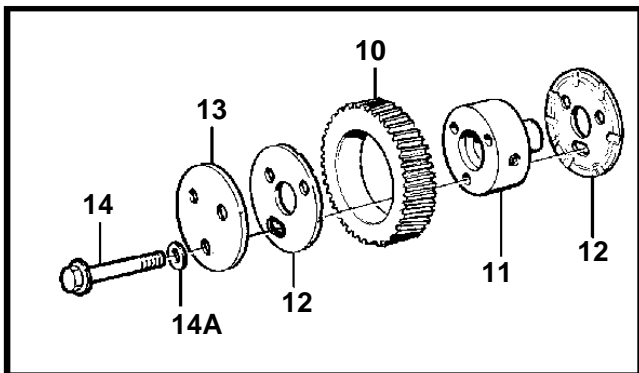

TAMD71B, TAMD71B (AUX)

TAMD71B, TAMD71B (AUX)

REF	PART NO.	QTY	DESCRIPTION	NOTES
1	471505	1	Timing gear casing	
2	941511	1	Pin	
3	941510	1	Pin	
4	1161231	X	Sealant	
5	471534	2	Screw	L=28mm
	471535	2	Screw	L=58mm
6	422766	1	Spindle	
7	8192518	1	Gear	(471552)
8	478951	1	Thrust washer	(471552)
9	471554	3	Screw	(467529)
10	8192578	1	Gear	SNXXXXXXXXXX/82972-
11	479779	1	Spindle	SNXXXXXXXXXX/82972-
12	478951	2	Thrust washer	SNXXXXXXXXXX/82972-
13	478954	1	Bearing shield	NITRO
14	8192579	3	Screw	SNXXXXXXXXXX/82972-
14A	942180	3	Washer	SNXXXXXXXXXX/82972-
15		1	Cover	
16	3826306	1	· Timing gear cover	(848421)
17	477118	1	· Sealing ring	
18	965182	7	Flange screw	L=80mm
	965216	1	Screw	L=55mm
	948217	2	Flange screw	L=45mm
	947760	7	Flange screw	L=40mm
19	848543	1	Intermediate section Sea water pump	SN-1101044435/XXXXX. For sea water pump 846354 and 864163. SEE GROUP 26
20	925257	1	O-ring	
21	967951	3	Stud	
22	941911	6	Spring washer	
23	971073	3	Nut	
24	471559	1	Cover	
25	925257	1	O-ring	
26	945444	3	Flange screw	
27	941907	3	Spring washer	
28	967951	3	Stud	
29	971073	3	Nut	
30	975610	1	O-ring	
31	420178	1	Cover	
32	965190	2	Screw	L=95mm
33	946471	2	Screw	L=16mm
34	947281	2	Gasket	
35	965220	1	Flange screw	L=45mm
36	965227	1	Screw	L=55mm, EARLY TYPE
37		1	Tachometer sensor	SEE GROUP 30