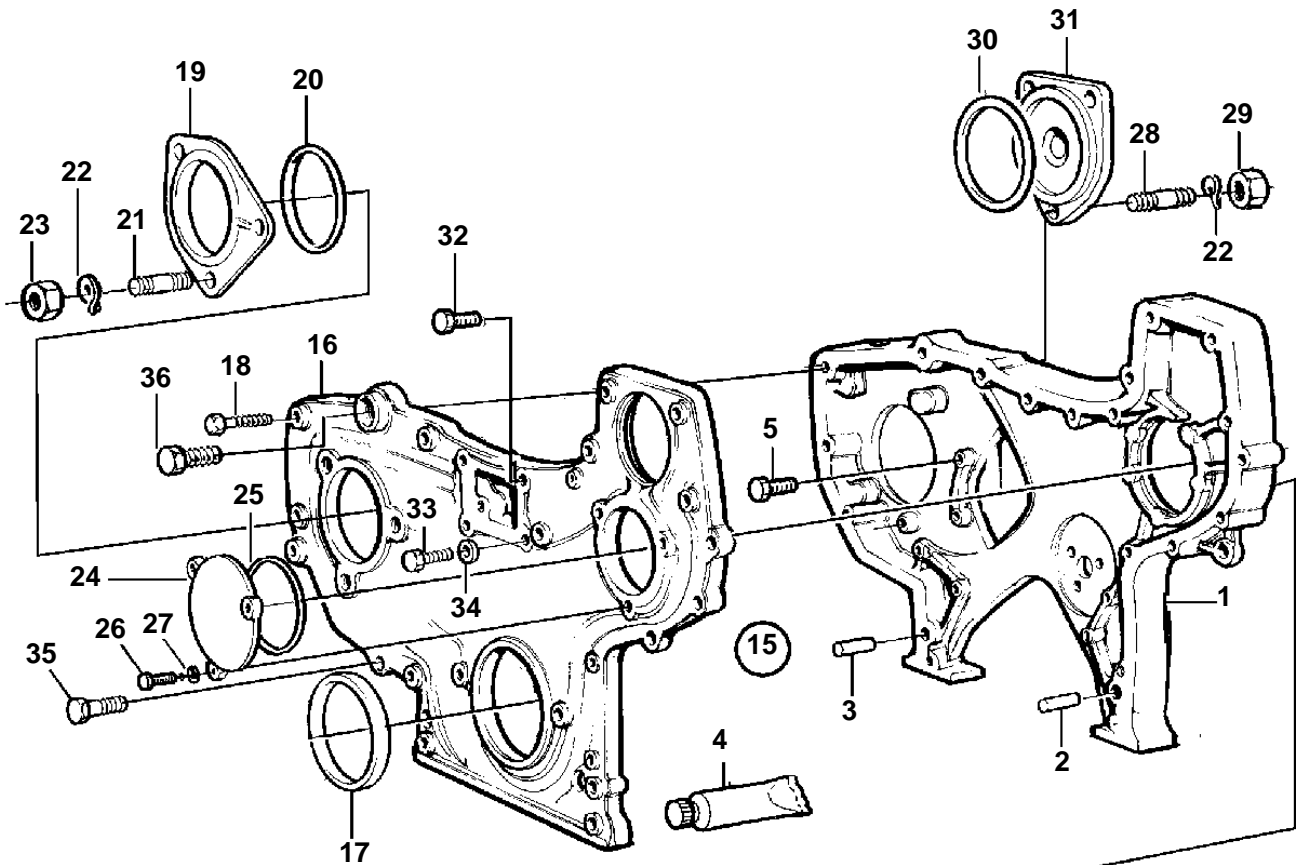

TAMD71B, TAMD71B (AUX)

TAMD71B, TAMD71B (AUX)

REF	PART NO.	QTY	DESCRIPTION	NOTES
1	471505	1	Timing gear casing	
2	941511	1	Pin	
3	941510	1	Pin	
4	1161231	X	Sealant	
5	471534	2	Screw	L=28mm
	471535	2	Screw	L=58mm
6	422766	1	Spindle	
7	8192518	1	Gear	(471552)
8	478951	1	Thrust washer	(471552)
9	471554	3	Screw	(467529)
10	8192578	1	Gear	SNXXXXXXXXXX/82972-
11	479779	1	Spindle	SNXXXXXXXXXX/82972-
12	478951	2	Thrust washer	SNXXXXXXXXXX/82972-
13	478954	1	Bearing shield	NITRO
14	8192579	3	Screw	SNXXXXXXXXXX/82972-
14A	942180	3	Washer	SNXXXXXXXXXX/82972-
15		1	Cover	
16	3826306	1	· Timing gear cover	(848421)
17	477118	1	· Sealing ring	
18	965182	7	Flange screw	L=80mm
	965216	1	Screw	L=55mm
	948217	2	Flange screw	L=45mm
	947760	7	Flange screw	L=40mm
19	848543	1	Intermediate section Sea water pump	SN-1101044435/XXXXX. For sea water pump 846354 and 864163. SEE GROUP 26
20	925257	1	O-ring	
21	967951	3	Stud	
22	941911	6	Spring washer	
23	971073	3	Nut	
24	471559	1	Cover	
25	925257	1	O-ring	
26	945444	3	Flange screw	
27	941907	3	Spring washer	
28	967951	3	Stud	
29	971073	3	Nut	
30	975610	1	O-ring	
31	420178	1	Cover	
32	965190	2	Screw	L=95mm
33	946471	2	Screw	L=16mm
34	947281	2	Gasket	
35	965220	1	Flange screw	L=45mm
36	965227	1	Screw	L=55mm, EARLY TYPE
37		1	Tachometer sensor	SEE GROUP 30