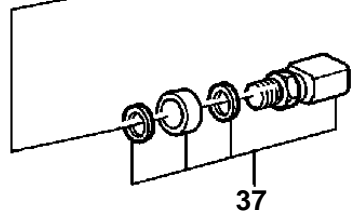

TAMD71B, TAMD71B (AUX)

TAMD71B, TAMD71B (AUX)

REF	PART NO.	QTY	DESCRIPTION	NOTES
1	471505	1	Timing gear casing	
2	941511	1	Pin	
3	941510	1	Pin	
4	1161231	X	Sealant	
5	471534	2	Screw	L=28mm
	471535	2	Screw	L=58mm
6	422766	1	Spindle	
7	8192518	1	Gear	(471552)
8	478951	1	Thrust washer	(471552)
9	471554	3	Screw	(467529)
10	8192578	1	Gear	SNXXXXXXXXXX/82972-
11	479779	1	Spindle	SNXXXXXXXXXX/82972-
12	478951	2	Thrust washer	SNXXXXXXXXXX/82972-
13	478954	1	Bearing shield	NITRO
14	8192579	3	Screw	SNXXXXXXXXXX/82972-
14A	942180	3	Washer	SNXXXXXXXXXX/82972-
15		1	Cover	
16	3826306	1	· Timing gear cover	(848421)
17	477118	1	· Sealing ring	
18	965182	7	Flange screw	L=80mm
	965216	1	Screw	L=55mm
	948217	2	Flange screw	L=45mm
	947760	7	Flange screw	L=40mm
19	848543	1	Intermediate section Sea water pump	SN-1101044435/XXXXX. For sea water pump 846354 and 864163. SEE GROUP 26
20	925257	1	O-ring	
21	967951	3	Stud	
22	941911	6	Spring washer	
23	971073	3	Nut	
24	471559	1	Cover	
25	925257	1	O-ring	
26	945444	3	Flange screw	
27	941907	3	Spring washer	
28	967951	3	Stud	
29	971073	3	Nut	
30	975610	1	O-ring	
31	420178	1	Cover	
32	965190	2	Screw	L=95mm
33	946471	2	Screw	L=16mm
34	947281	2	Gasket	
35	965220	1	Flange screw	L=45mm
36	965227	1	Screw	L=55mm, EARLY TYPE
37		1	Tachometer sensor	SEE GROUP 30