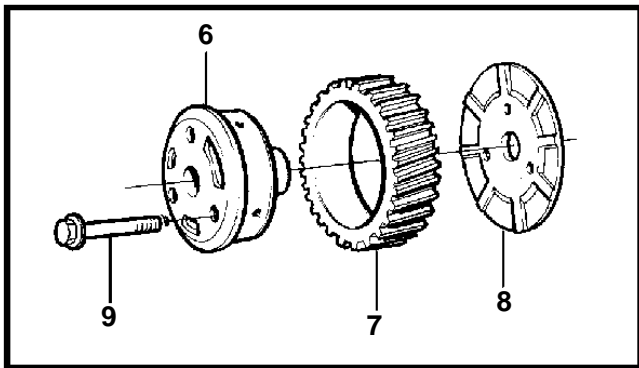

TAMD71B, TAMD71B (AUX)

TAMD71B, TAMD71B (AUX)

REF	PART NO.	QTY	DESCRIPTION	NOTES
1	471505	1	Timing gear casing	
2	941511	1	Pin	
3	941510	1	Pin	
4	1161231	X	Sealant	
5	471534	2	Screw	L=28mm
	471535	2	Screw	L=58mm
6	422766	1	Spindle	
7	8192518	1	Gear	(471552)
8	478951	1	Thrust washer	(471552)
9	471554	3	Screw	(467529)
10	8192578	1	Gear	SNXXXXXXXXXX/82972-
11	479779	1	Spindle	SNXXXXXXXXXX/82972-
12	478951	2	Thrust washer	SNXXXXXXXXXX/82972-
13	478954	1	Bearing shield	NITRO
14	8192579	3	Screw	SNXXXXXXXXXX/82972-
14A	942180	3	Washer	SNXXXXXXXXXX/82972-
15		1	Cover	
16	3826306	1	· Timing gear cover	(848421)
17	477118	1	· Sealing ring	
18	965182	7	Flange screw	L=80mm
	965216	1	Screw	L=55mm
	948217	2	Flange screw	L=45mm
	947760	7	Flange screw	L=40mm
19	848543	1	Intermediate section Sea water pump	SN-1101044435/XXXXX. For sea water pump 846354 and 864163. SEE GROUP 26
20	925257	1	O-ring	
21	967951	3	Stud	
22	941911	6	Spring washer	
23	971073	3	Nut	
24	471559	1	Cover	
25	925257	1	O-ring	
26	945444	3	Flange screw	
27	941907	3	Spring washer	
28	967951	3	Stud	
29	971073	3	Nut	
30	975610	1	O-ring	
31	420178	1	Cover	
32	965190	2	Screw	L=95mm
33	946471	2	Screw	L=16mm
34	947281	2	Gasket	
35	965220	1	Flange screw	L=45mm
36	965227	1	Screw	L=55mm, EARLY TYPE
37		1	Tachometer sensor	SEE GROUP 30