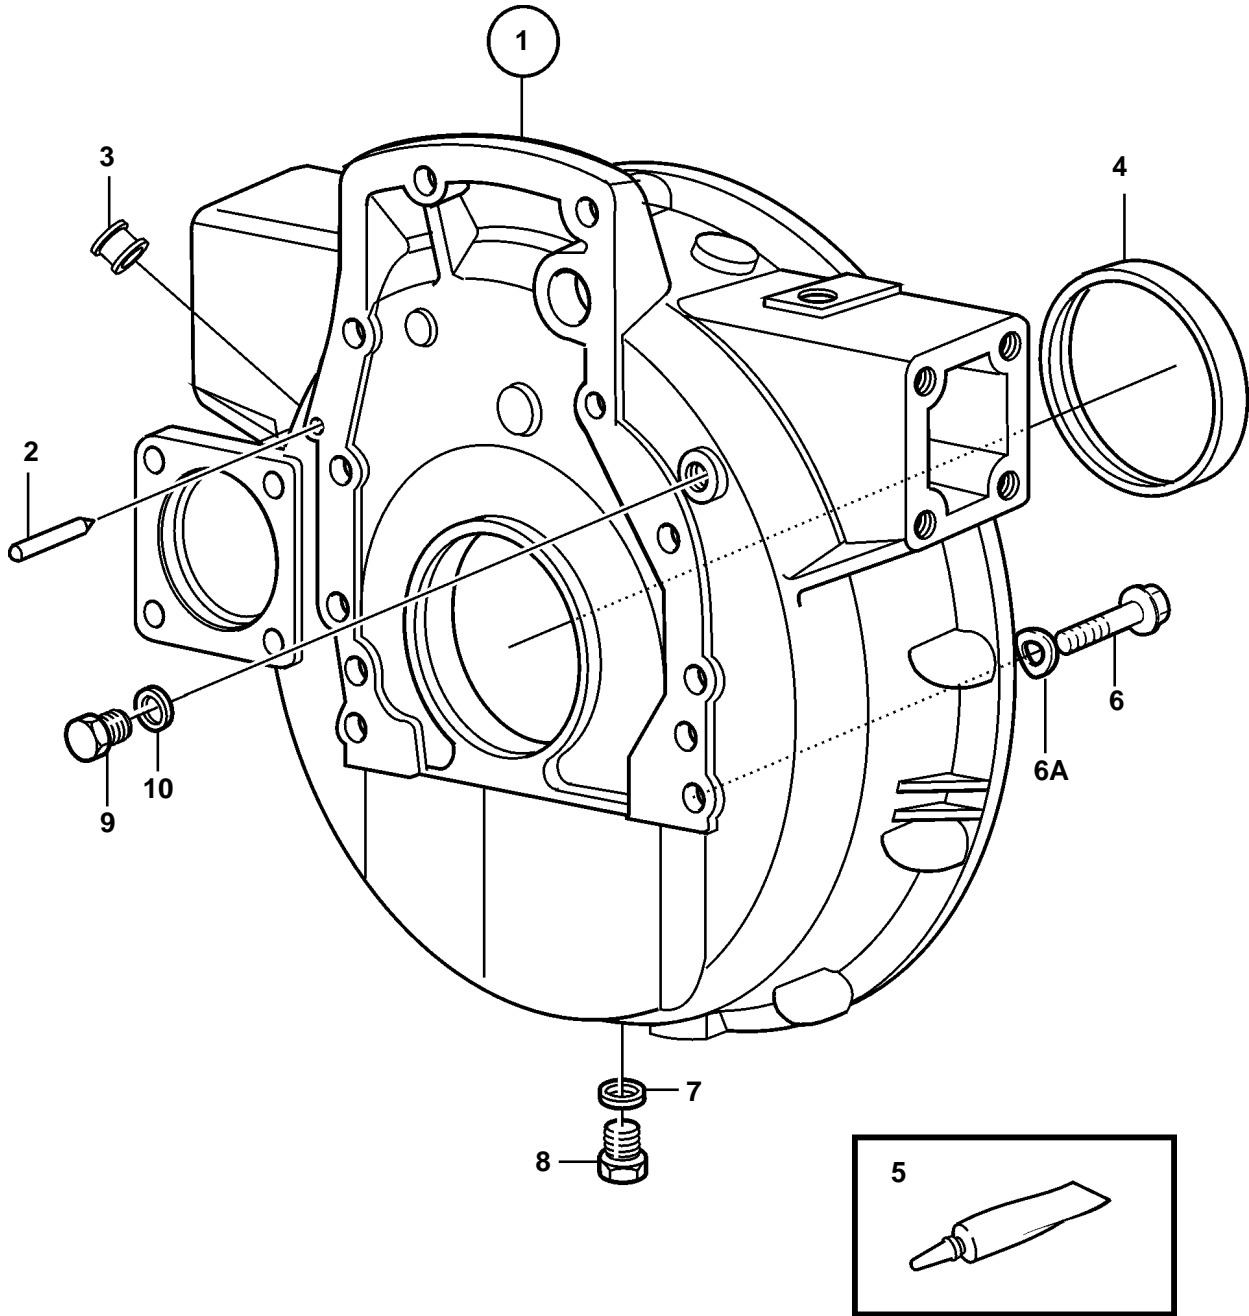

TAMD71B, TAMD71B (AUX), TAMD73P-A, TAMD73WJ-A

TAMD71B, TAMD71B (AUX), TAMD73P-A, TAMD73WJ-A

REF	PART NO.	QTY	DESCRIPTION	NOTES
1	3827285	1	Flywheel housing	(848232)
2	404069	1	· Setting indicator	
3	61822	1	Rubber plug	
4	477119	1	Sealing ring	
5	1161231	X	Sealant	304ml
	1161277	X	Sealant	20g
6	966361	6	Flange screw	L=55mm
	966363	2	Flange screw	L=65mm
	968753	2	Flange screw	L=75mm
6A	941911	10	Spring washer	
7	957181	1	Gasket	ALT
8	960632	1	Plug	ALT
9	180761	1	Plug	
10	11996	1	Gasket	