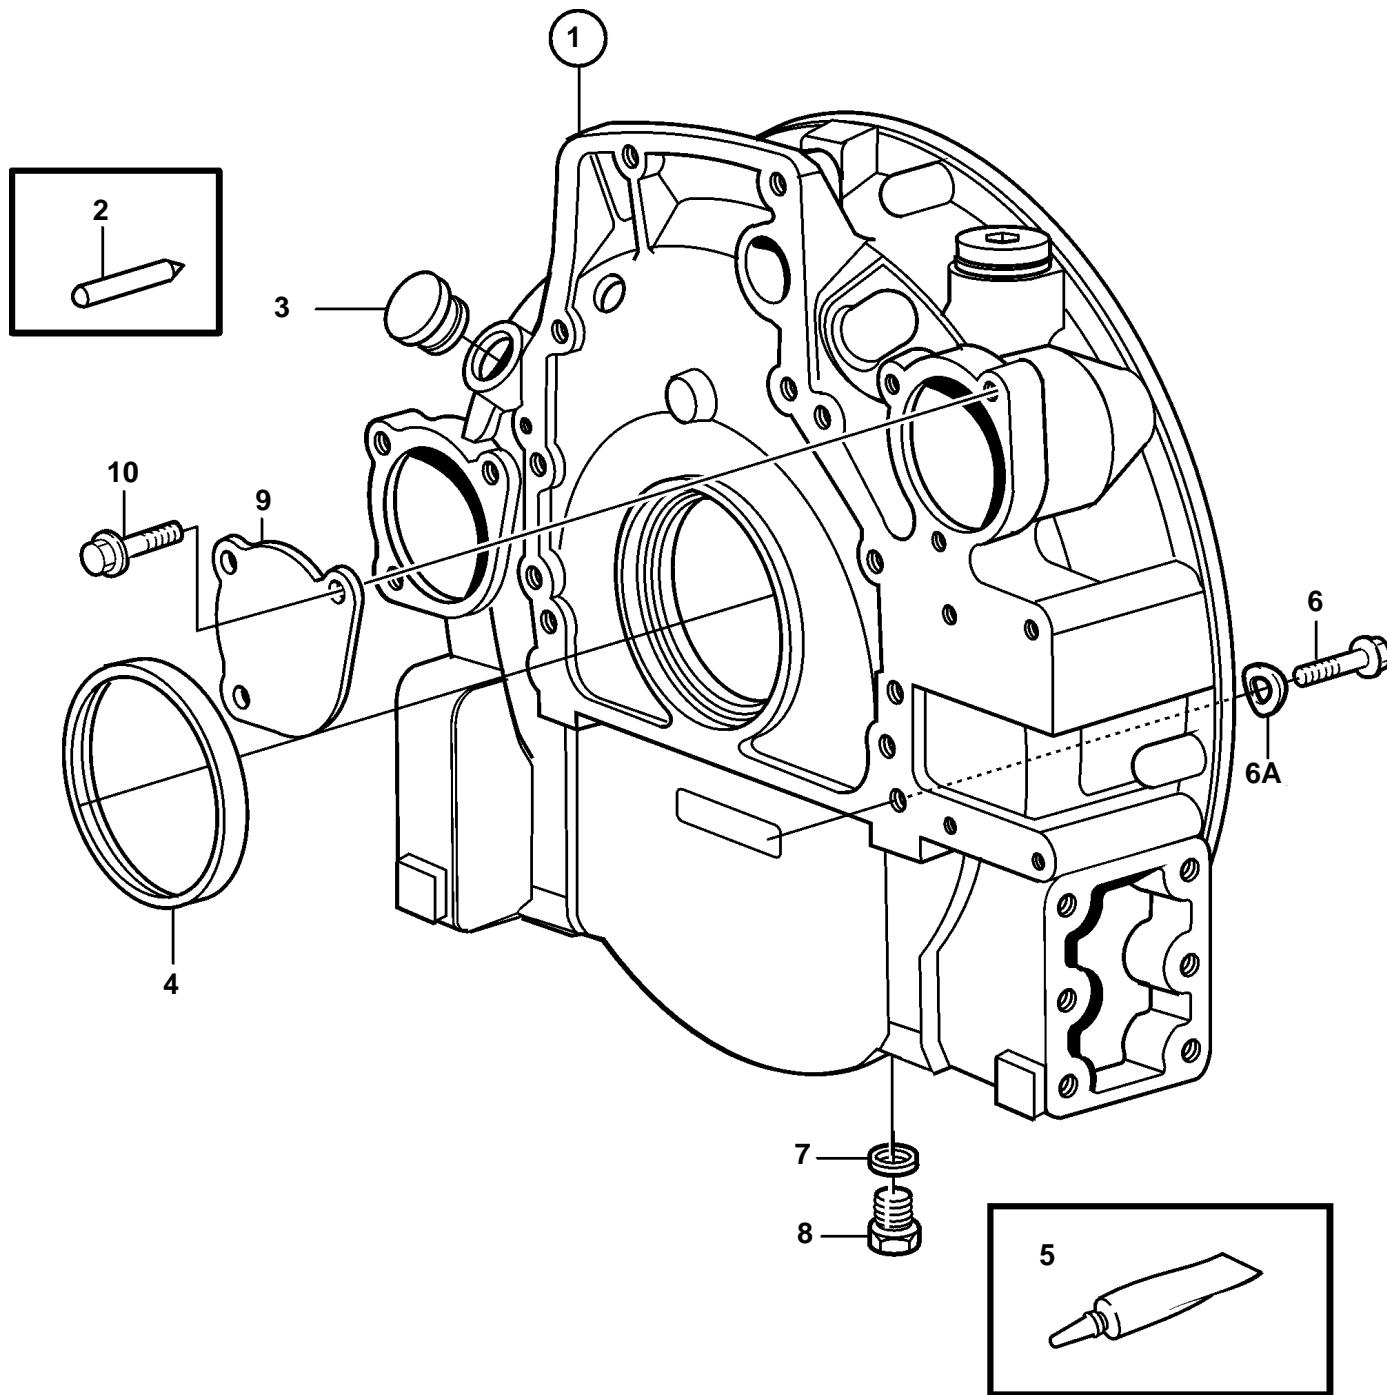

TAMD71B, TAMD71B (AUX), TAMD73P-A, TAMD73WJ-A

TAMD71B, TAMD71B (AUX), TAMD73P-A, TAMD73WJ-A

REF	PART NO.	QTY	DESCRIPTION	NOTES
1	3826837	1	Flywheel housing	TAMD71B AUX. Flywheel housing with outlets for double starter motors.
2	404069	1	Setting indicator	
3	61822	1	Rubber plug	
4	477119	1	Sealing ring	
5	1161231	X	Sealant	304ml
	1161277	X	Sealant	20g
6	966361	6	Flange screw	L=55mm
	966363	2	Flange screw	L=65mm
	968753	2	Flange screw	L=75mm
6A	941911	10	Spring washer	
7	957181	1	Gasket	ALT
	11996	1	Gasket	ALT LATER PROD
8	960632	1	Plug	ALT
	180761	1	Plug	ALT LATER PROD
9	423081	1	Flange	TAMD71B AUX. Alternative when extra starter motor is not mounted.
10	946471	3	Screw	TAMD71B AUX. Alternative when extra starter motor is not mounted.