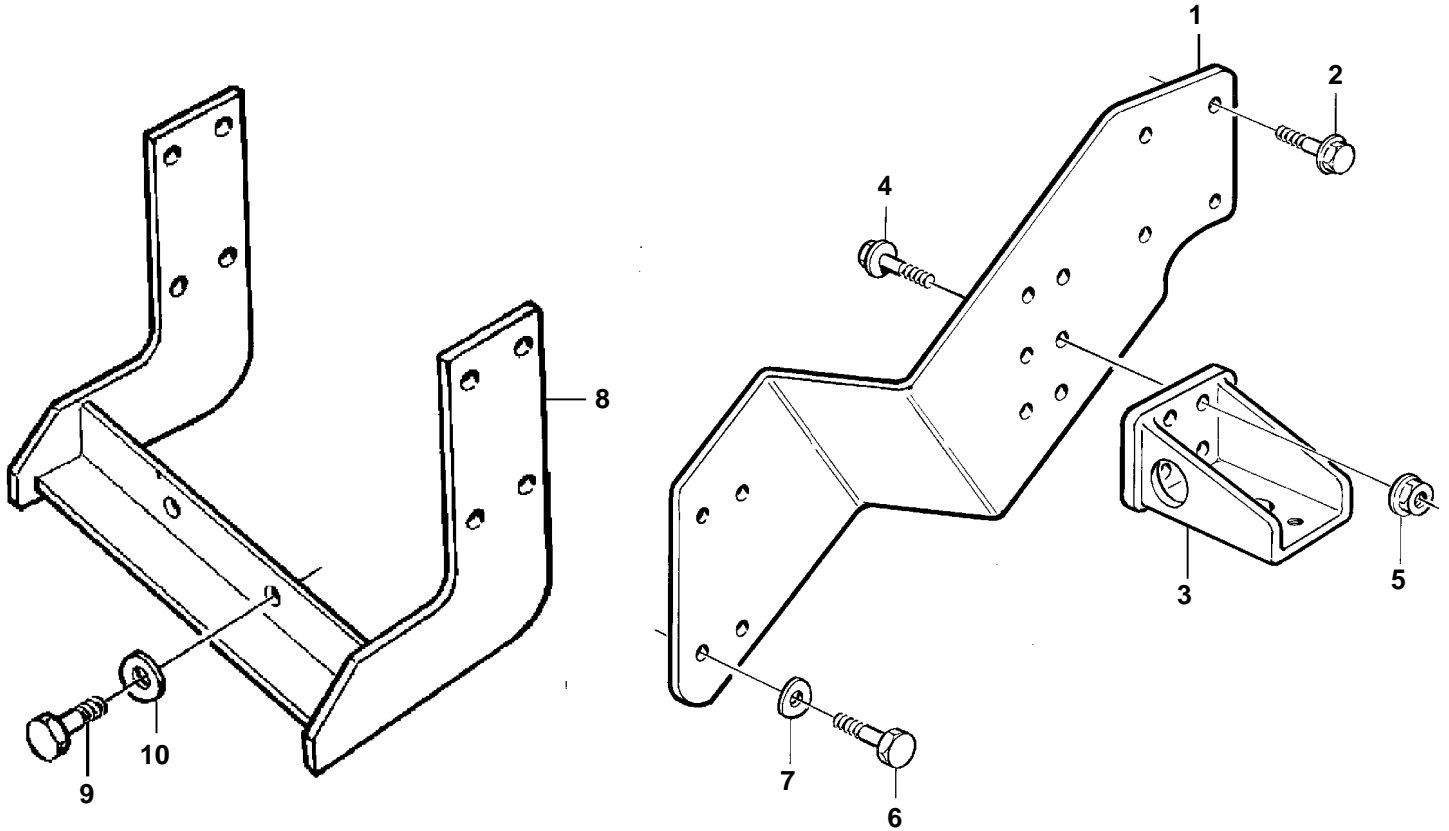

TAMD73P-A

17962

TAMD73P-A

REF	PART NO.	QTY	DESCRIPTION	NOTES
1	3825099	1	Engine bracket	S.B
	3825100	1	Engine bracket	P
2	965225	8	Flange screw	
3	848369	2	Bracket	
4	965225	8	Flange screw	
5	971099	8	Flange lock nut	
6	955591	8	Screw	
7	941912	8	Spring washer	
8	3825258	1	Bracket	
9	955589	2	Screw	
10	941912	2	Spring washer	