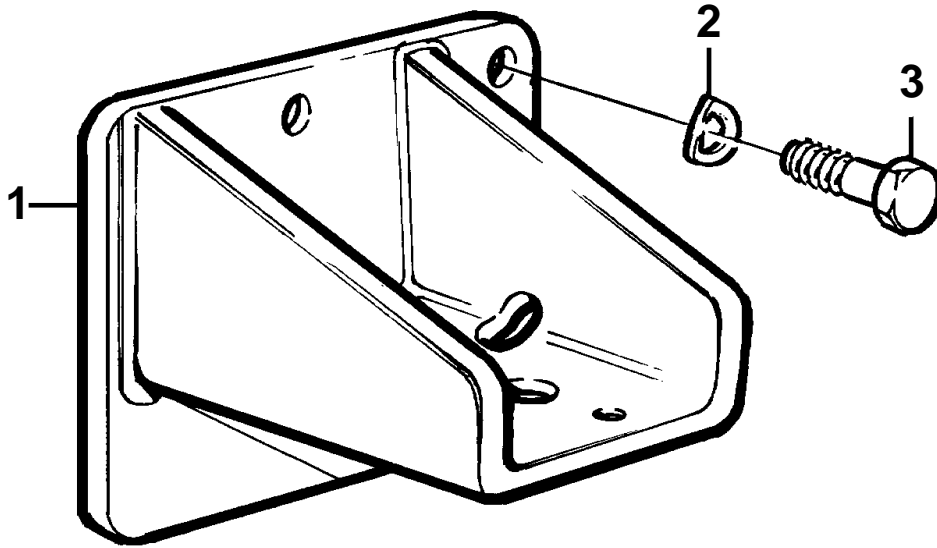

TAMD73P-A

15231

TAMD73P-A

REF	PART NO.	QTY	DESCRIPTION	NOTES
1	864178	1	Bracket	P 28
	864179	1	Bracket	SB 28
2	940280	8	Spring washer	
3	970900	8	Screw	