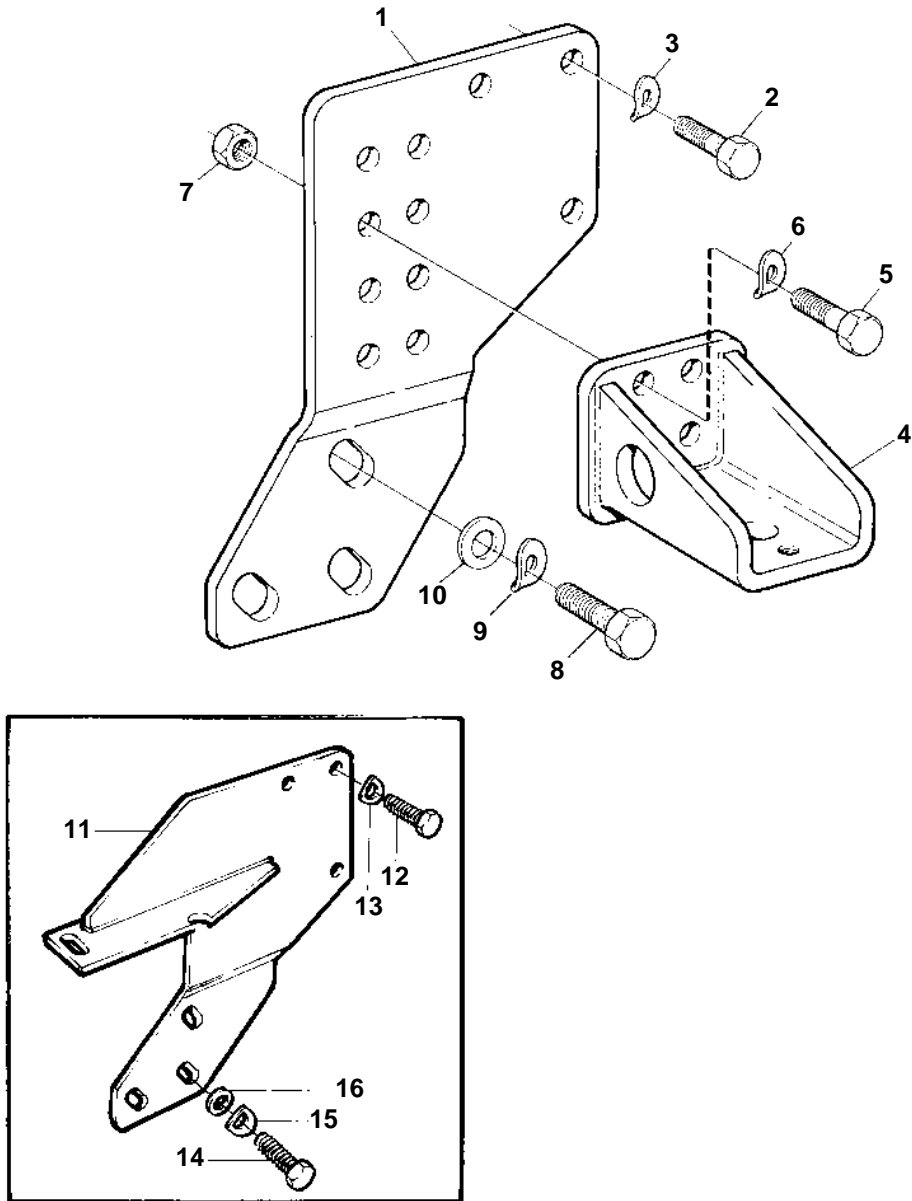

TAMD71B, TAMD73P-A

9487

TAMD71B, TAMD73P-A

REF	PART NO.	QTY	DESCRIPTION	NOTES
1	848375	1	Bracket	SB 28"
	848376	1	Bracket	P 28"
2	970900	6	Screw	
3	940280	6	Spring washer	
4	848369	2	Bracket	
5	970900	8	Screw	
6	940280	8	Spring washer	
7	963108	8	Nut	
8	955363	6	Screw	
9	941912	6	Spring washer	
10	955900	6	Washer	
11	863267	1	Bracket	SB 22,5"
	863268	1	Bracket	P 22,5"
12	970900	6	Screw	
13	940280	6	Spring washer	
14	955363	6	Screw	
15	941912	6	Spring washer	
16	955900	6	Washer	