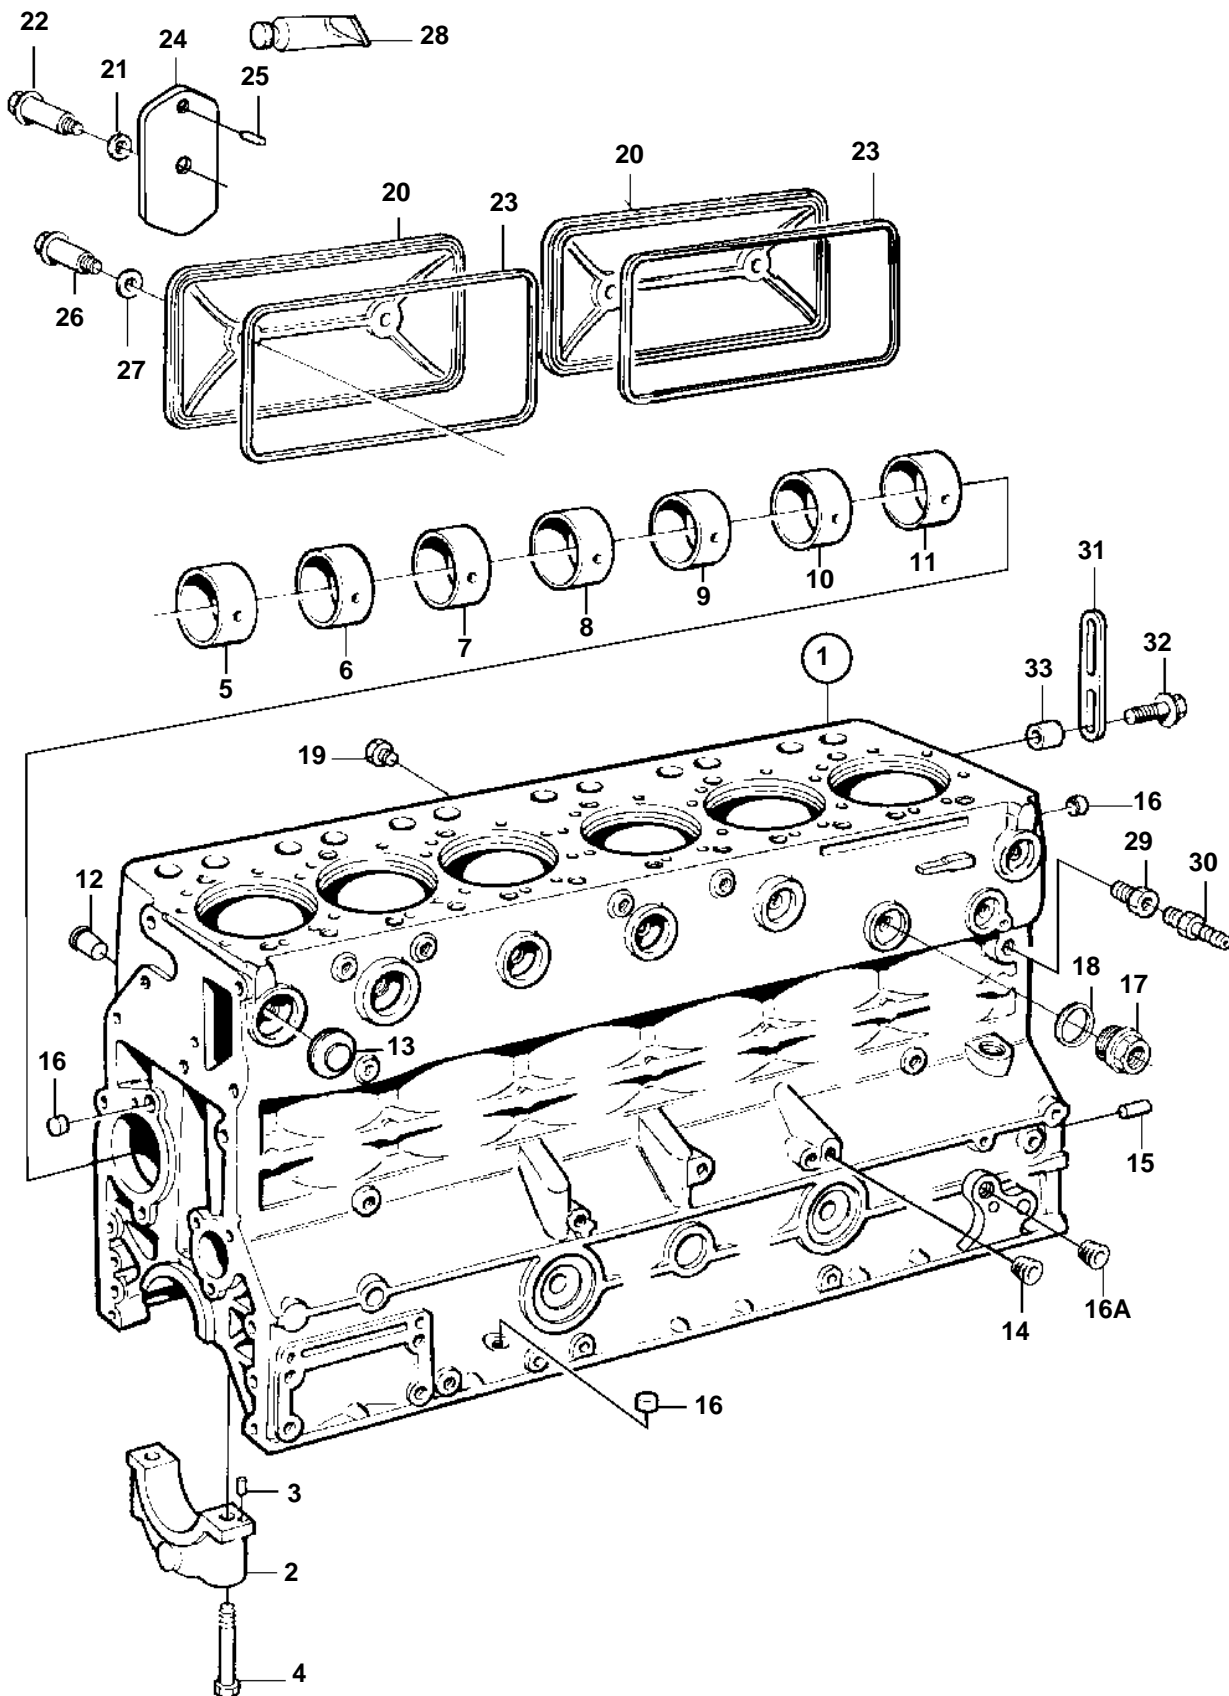

TAMD73P-A, TAMD73WJ-A

TAMD73P-A, TAMD73WJ-A

REF	PART NO.	QTY	DESCRIPTION	NOTES
1	8192730	1	Cylinder block	SNXXXXXXXXXXXX/97293-
2		7	• Main bearing cap	
3	422426	1	• Pin	
4	8192738	14	• Screw	
5	422076	1	• Bushing	
6	8192676	1	• Bearing bushing	
7	8192677	1	• Bearing bushing	
8	8192678	1	• Bearing bushing	
9	422077	1	• Bushing	
10	8192679	1	• Bearing bushing	
11	422082	1	• Bushing	
12	422369	2	• Plug	
13	968955	6	• Expansion plug	
14	968145	1	• Plug	3/8-NPTF
15	191171	2	• Pin, flywheel cover	
16	955082	6	• Cap plug	
	955082	2	Cap plug	
16A	968062	1	Plug	M14
17	848565	1	Nipple, cool. water pipe	SEE GROUP 25
18	469328	1	Gasket	
19	479976	1	Plug, cool. water pipe	3/8NPTFx14,5 (946559)
	968063	2	Plug	M16
20	420120	2	Inspection cover	
21	471856	1	Sealing ring	
22	471855	1	Screw	
23	421121	2	Gasket	
24	471854	1	Cover	
25	951973	1	Grooved pin	
26	471855	4	Screw	
27	471856	4	Sealing ring	
28	1161231	X	Sealant	304ml
	1161277	X	Sealant	20g
29	479954	1	Nipple	
30	949918	1	Drain cock	
31		1	Lifting eye	
32	965225	2	Flange screw	
33	847237	1	Sleeve	