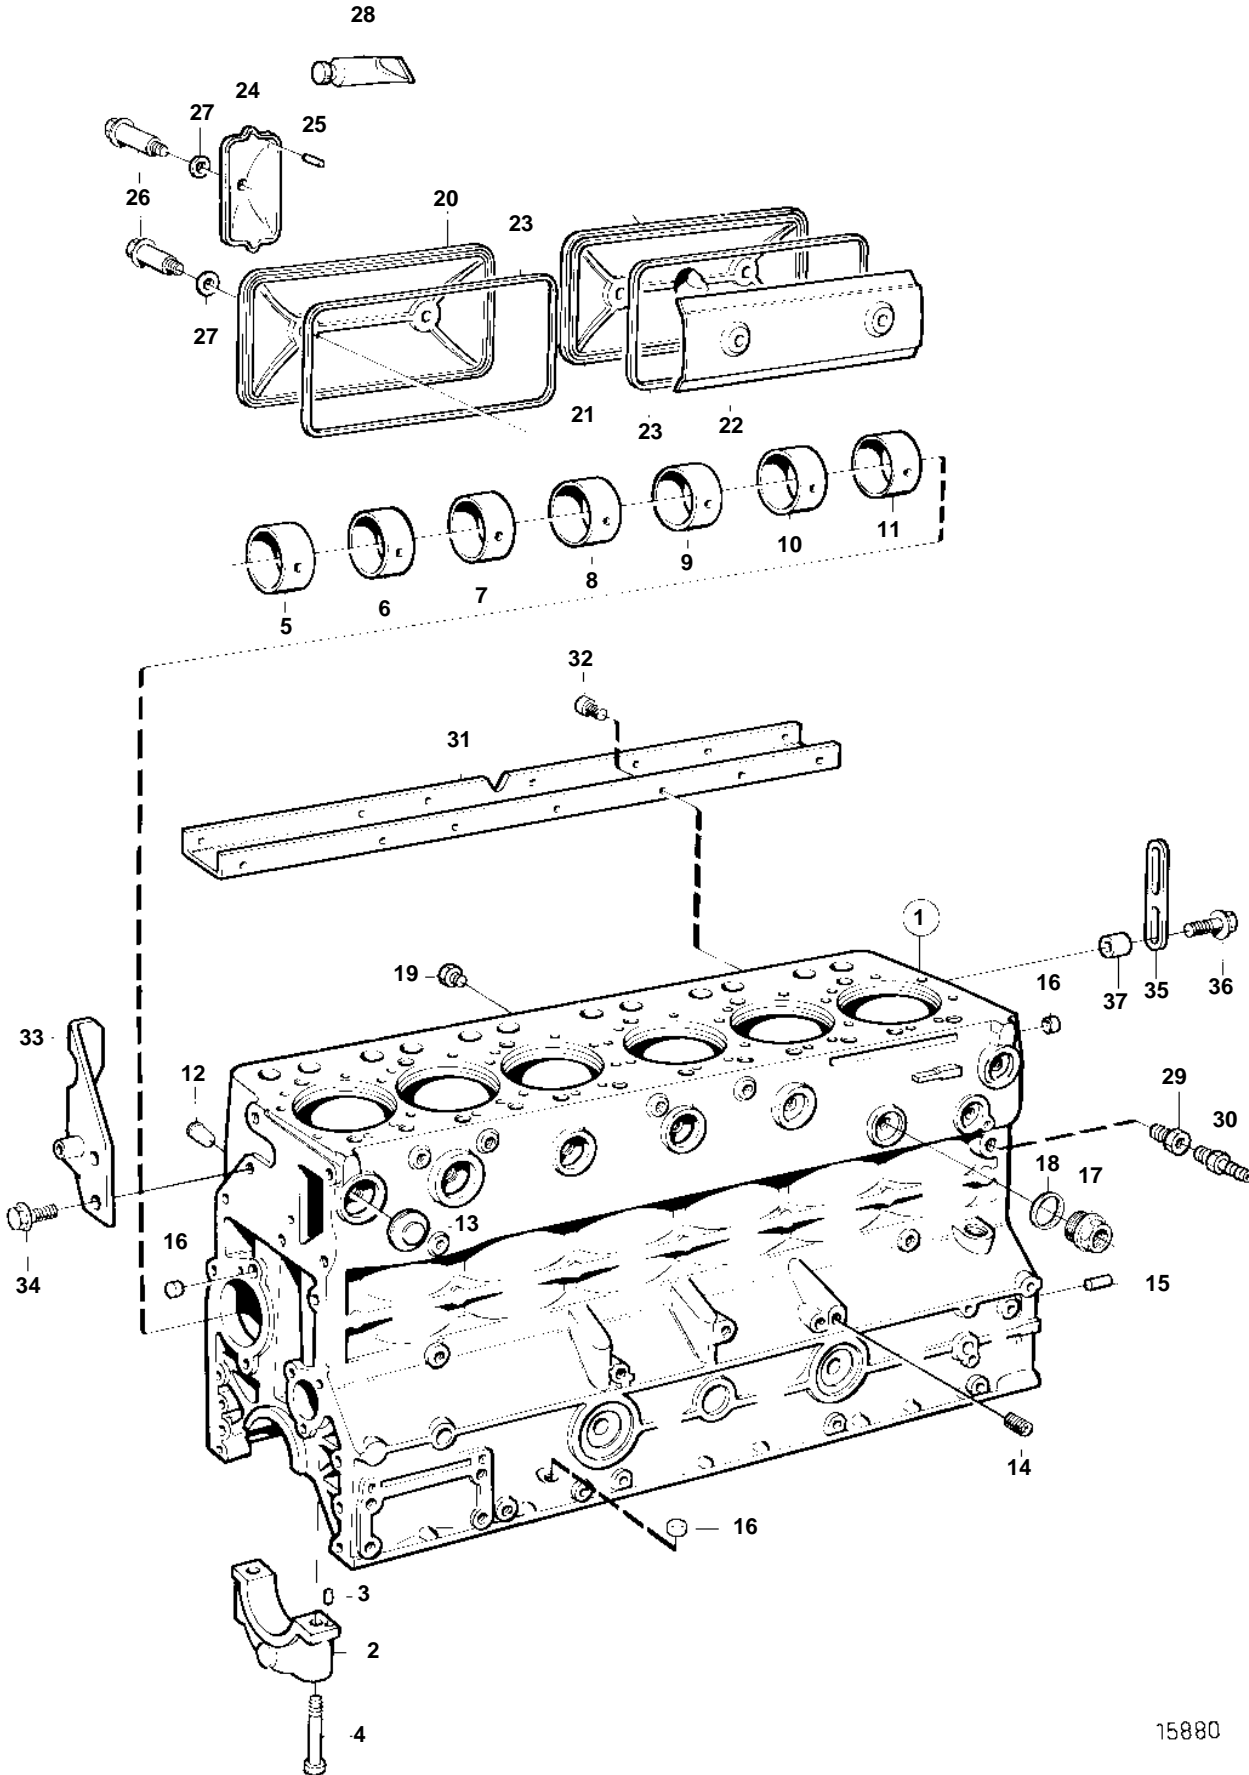

TAMD71B, TAMD71B (AUX)

15880

## TAMD71B, TAMD71B (AUX)

REF	PART NO.	QTY	DESCRIPTION	NOTES
1	8192730	1	Cylinder block	SN2071097293-
2		7	· Main bearing cap	
3	422426	1	· Pin	
4	8192738	14	· Screw	
5	422076	1	· Bushing	
6	8192676	1	· Bearing bushing	
7	8192677	1	· Bearing bushing	
8	8192678	1	· Bearing bushing	
9	422077	1	· Bushing	
10	8192679	1	· Bearing bushing	
11	422082	1	· Bushing	
12	422369	2	· Plug	
13	968955	6	· Expansion plug	
14	968145	1	· Plug, 3/8-NPTF	
15	191171	2	· Pin, flywheel cover	
16	955082	6	· Cap plug	
	955082	2	Cap plug	
17	848565	1	Nipple, cool. water pipe	SEE GROUP 25
18	469328	1	Gasket	
19	479976	1	Plug, cool. water pipe	(946559)
20	420120	1	Inspection cover	
21	420121	1	Inspection cover, crankcase vent.	
22	3978045	1	Splash plate	(471858)
23	421121	2	Gasket	
24	471854	1	Cover	
25	951973	1	Grooved pin	
26	471855	5	Screw	
27	471856	5	Sealing ring	
28	1161231	X	Sealant	304ml
	1161277	X	Sealant	20g
29	479954	1	Nipple	
30	947893	1	Drain cock	
31	865779	1	Bracket	
32	959220	7	Screw	
33	847932	1	Lifting eye	
34	965191	2	Screw	
35		1	Lifting eye	
36	965225	2	Flange screw	
37	847237	1	Sleeve	