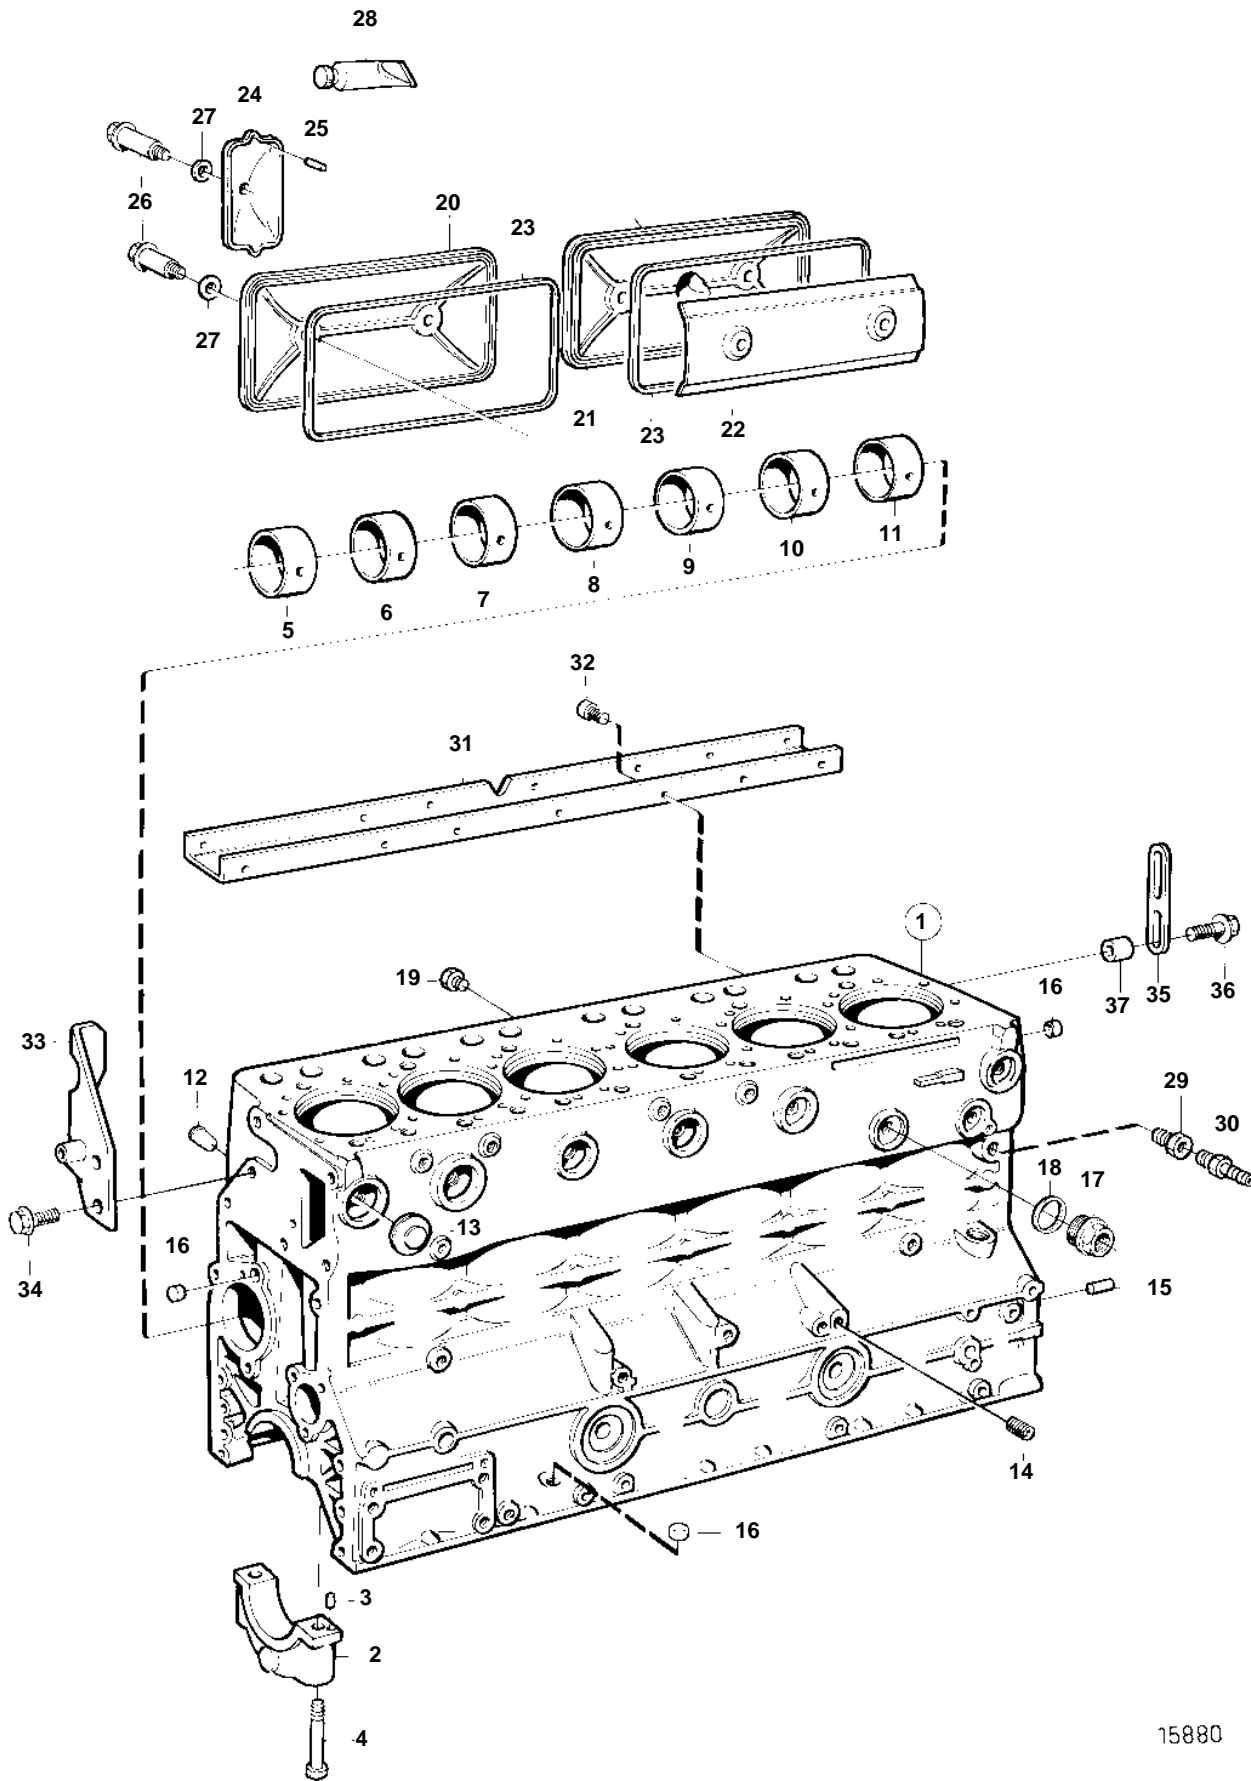

TAMD71B, TAMD71B (AUX)

15880

TAMD71B, TAMD71B (AUX)

REF	PART NO.	QTY	DESCRIPTION	NOTES
1	471400	1	Cylinder block	SN-XXXXXXXXXX/58796. 1/4 thread for oil pressure pipe to injection pump. See oil pressure pipe gr. 23.
	477910	1	Cylinder block	SNXXXXXXXXXX/58797-. M10 thread for oil pressure pipe to injection pump. See oil pressure pipe gr. 23.
	477990	1	Cylinder block	SN-XXXXXXXXXX/64646 SN2071064647-. M12 thread for oil pressure pipe for injection pump. See oil pressure pipe gr. 23. SN-2071097292
2		7	• Main bearing cap	
3	422426	1	• Pin	
4	465899	14	• Screw	
5	422076	1	• Bushing	
6	422077	1	• Bushing	
7	422078	1	• Bushing	
8	422079	1	• Bushing	
9	422080	1	• Bushing	
10	422081	1	• Bushing	
11	422082	1	• Bushing	
12	422369	2	• Plug	
13	968955	6	• Expansion plug	
14	968145	1	• Plug, 3/8-NPTF	
15	191171	2	• Pin, flywheel cover	
16	955082	6	• Cap plug	
	955082	2	Cap plug	
17	848565	1	Nipple, cool. water pipe	SEE GROUP 25
18	469328	1	Gasket	
19	479976	1	Plug, cool. water pipe	(946559)
20	420120	1	Inspection cover	
21	420121	1	Inspection cover, crankcase vent.	
22	3978045	1	Splash plate	(471858)
23	421121	2	Gasket	
24	471854	1	Cover	
25	951973	1	Grooved pin	
26	471855	5	Screw	
27	471856	5	Sealing ring	
28	1161231	X	Sealant	304ml
	1161277	X	Sealant	20g
29	479954	1	Nipple	
30	947893	1	Drain cock	
31	865779	1	Bracket	
32	959220	7	Screw	
33	847932	1	Lifting eye	
34	965191	2	Screw	
35		1	Lifting eye	
36	965225	2	Flange screw	
37	847237	1	Sleeve	