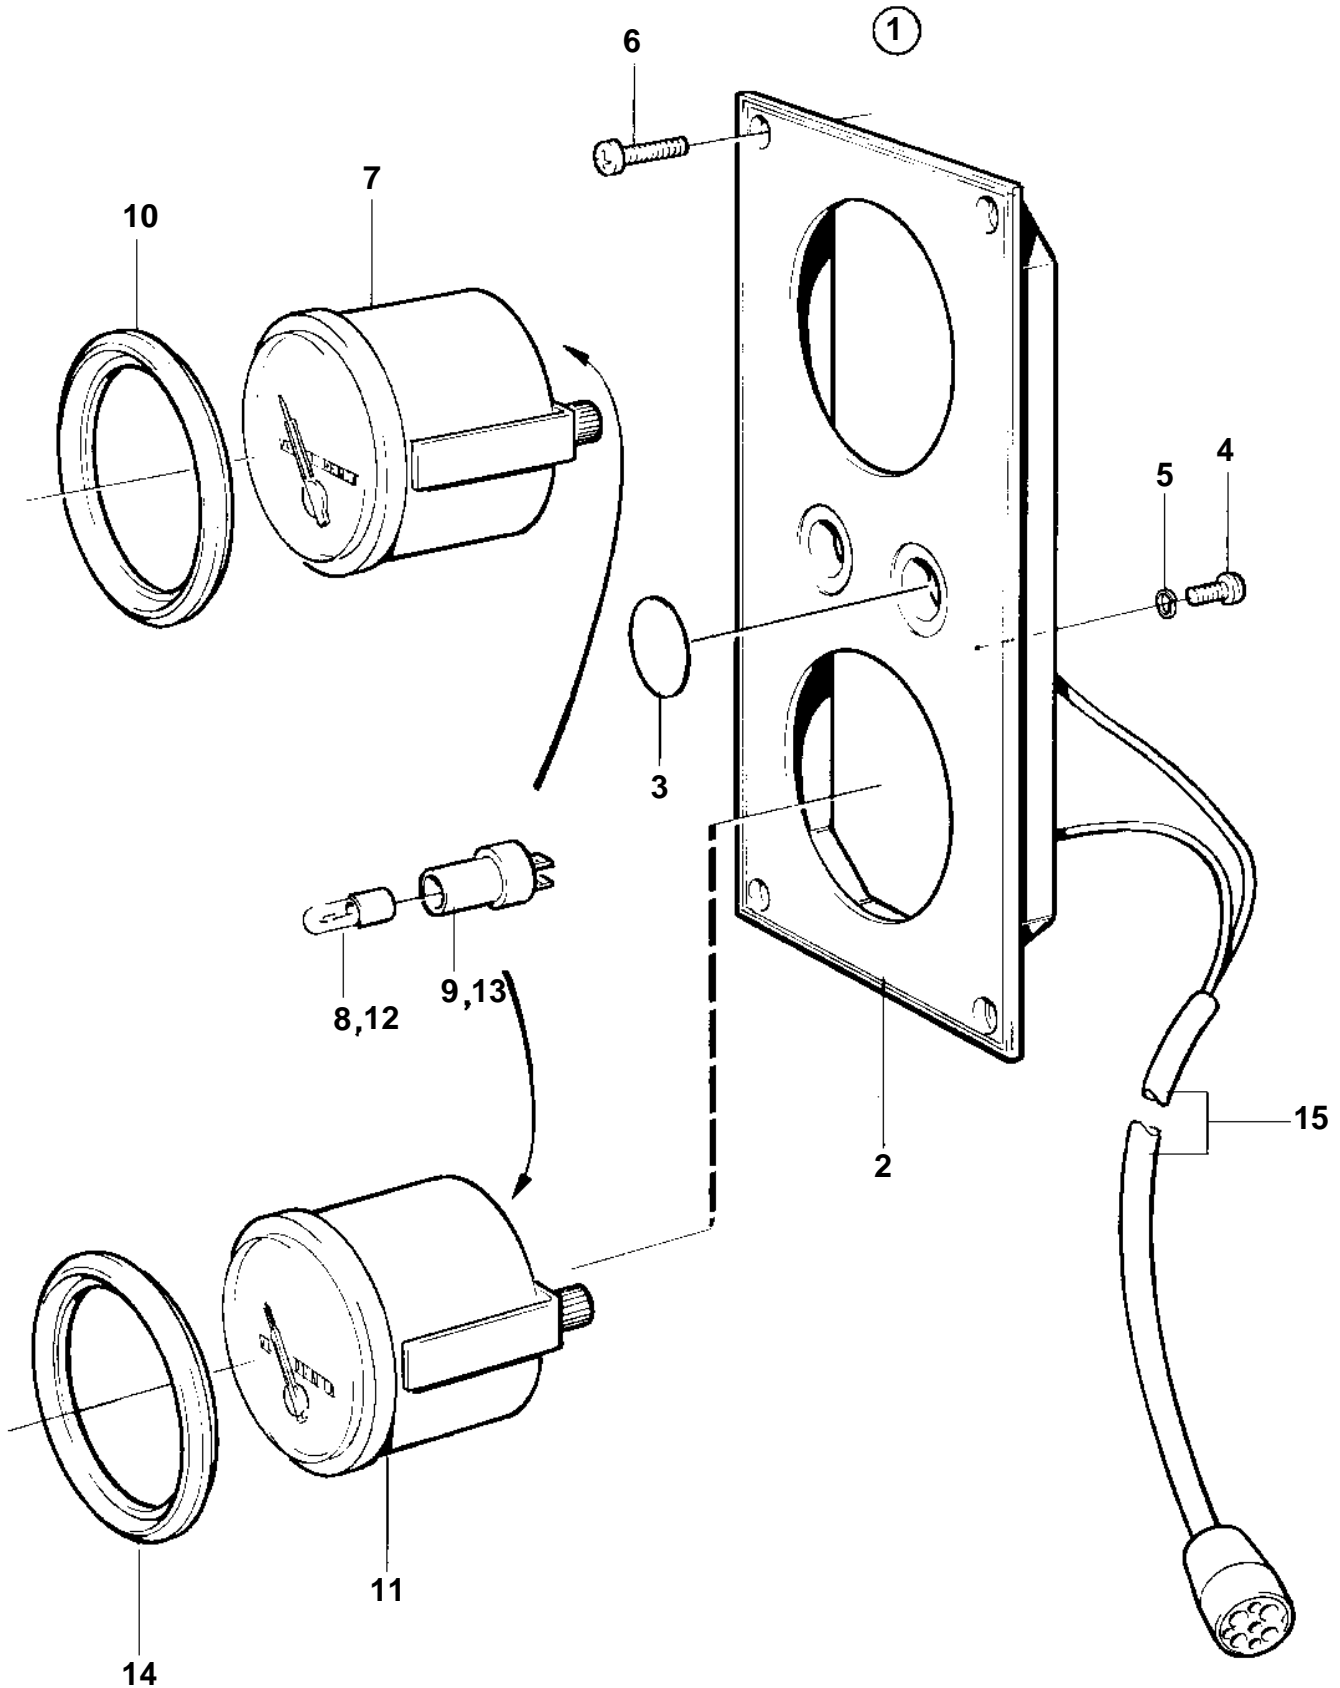

TAMD71B, TAMD73P-A, TAMD73WJ-A

TAMD71B, TAMD73P-A, TAMD73WJ-A

REF	PART NO.	QTY	DESCRIPTION	SEE SEC.	NOTES
1	864053	1	Instrument panel		White coloured stripe.
2		1	· Instrument panel		
3	828607	2	· · Cover plate		
4	949947	1	· · Screw		
5	941904	1	· · Spring washer		
6	828647	4	· · Screw		
7	873202	1	· Oil pressure gauge		(863937)
8	863947	1	· · Bulb		RED. For instruments of early production should white bulb 182059 and bulb holder 808175 be mounted.
9	863945	1	· · Bulb socket		For instruments of early production should white bulb 182059 and bulb holder 808175 be mounted.
10	858643	1	· Front ring		
11	873206	1	Turbo pressure gauge		0-3bar
12	863947	1	· · Bulb		RED. For instruments of early production should white bulb 182059 and bulb holder 808175 be mounted.
13	863945	1	· · Bulb socket		For instruments of early production should white bulb 182059 and bulb holder 808175 be mounted.
14	858643	1	· Front ring		
15		X	· Cable trunkElectrical materials	1963	Turbocharge-reverse gear.