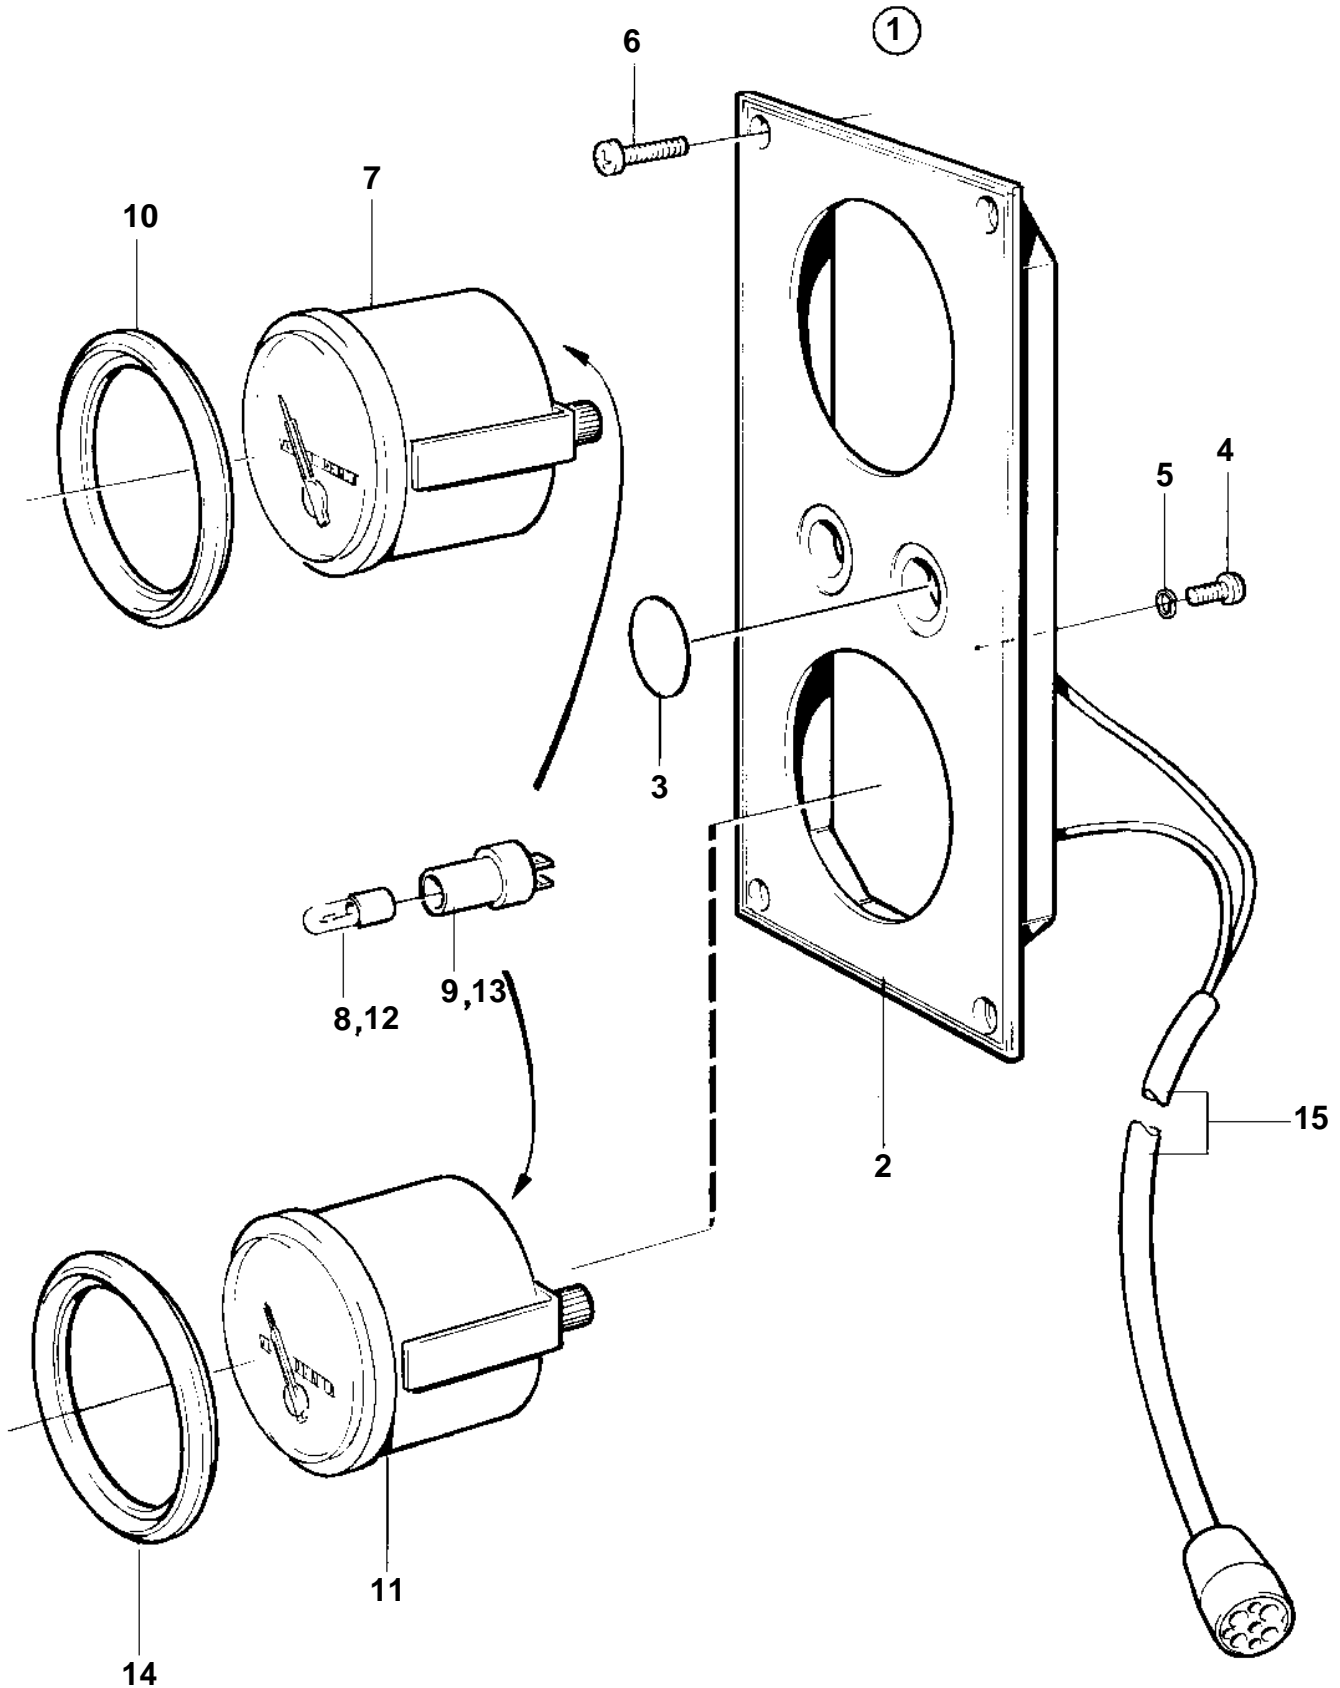

TAMD71B, TAMD73P-A, TAMD73WJ-A

TAMD71B, TAMD73P-A, TAMD73WJ-A

REF	PART NO.	QTY	DESCRIPTION	SEE SEC.	NOTES
1	872282	1	Instrument panel		White coloured stripe.
2		1	· Instrument panel		White coloured stripe.
3	828607	2	· · Cover plate		
4	949947	1	· · Screw		
5	941904	1	· · Spring washer		
6	828647	4	· · Screw		
7	873201	1	· Oil pressure gauge		(863936)
8	863946	1	· · Bulb		RED. For instrument of earlier production should white bulb 19923 and socket 808175 be mounted.
9	863945	1	· · Bulb socket		For instrument of earlier production should white bulb 19923 and socket 808175 be mounted.
10	858643	1	· Front ring		
11	873205	1	· Turbo pressure gauge		0-3bar
12	863946	1	· · Bulb		RED
13	863945	1	· · Bulb socket		
14	858643	1	· Front ring		
15		1	· Cable trunk		
		X	Electrical materials	1963	
		X	Electrical materials	1964	
		X	Electrical materials	1965	