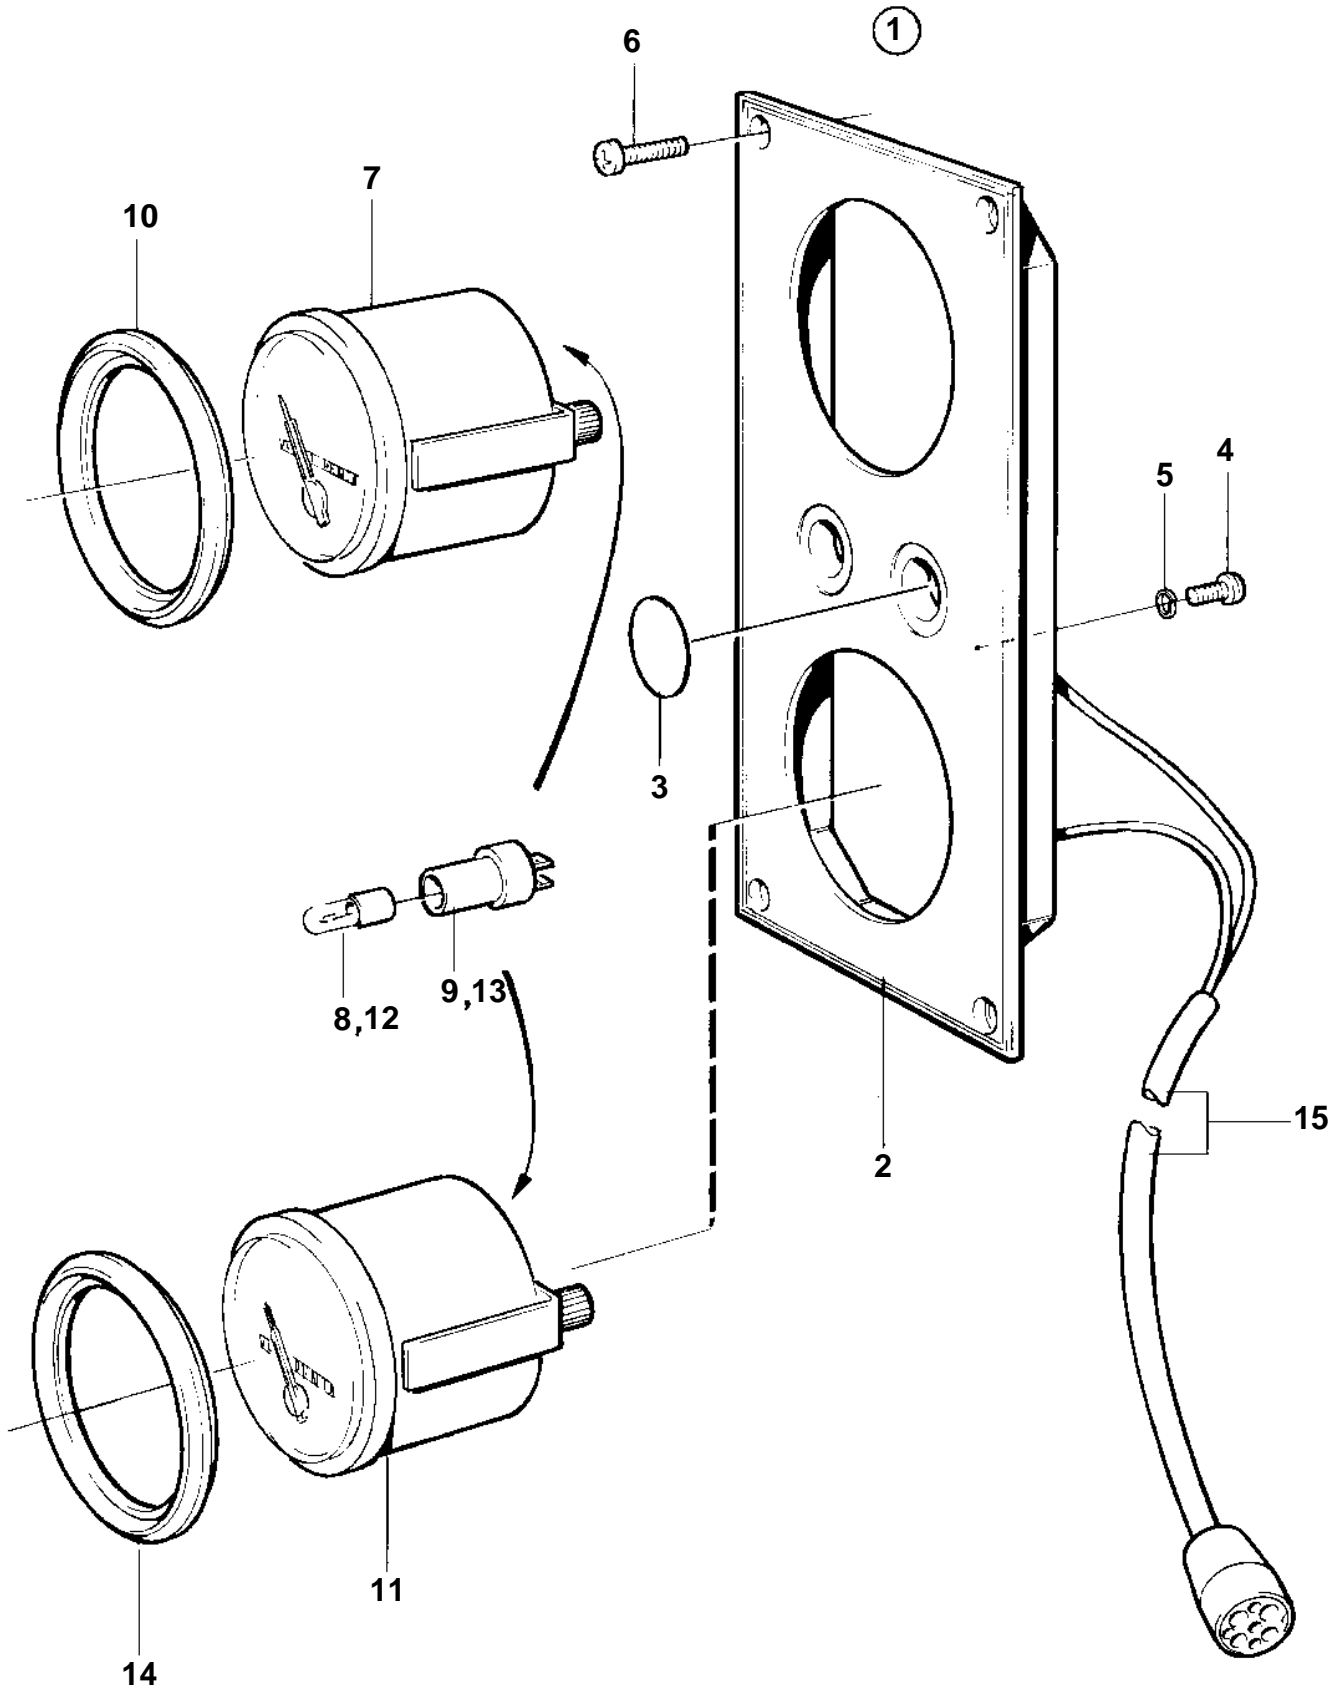

TAMD71B, TAMD73P-A, TAMD73WJ-A

TAMD71B, TAMD73P-A, TAMD73WJ-A

REF	PART NO.	QTY	DESCRIPTION	SEE SEC.	NOTES
1	864049	1	Instrument panel		TAMD71B. White coloured stripe.
2		1	· Instrument panel		White coloured stripe.
3	828607	2	· · Cover plate		
4	949947	1	· · · Screw		
5	941904	1	· · · Spring washer		
6	828647	4	· · · Screw		
7	873201	1	· Oil pressure gauge		(863936)
8	863946	1	· · · Bulb		RED. For instrument of earlier production should white bulb 19923 and socket 808175 be mounted.
9	863945	1	· · · Bulb socket		For instrument of earlier production should white bulb 19923 and socket 808175 be mounted.
10	858643	1	· Front ring		
11	863938	1	· Pressure gauge		0-2bar
12	863946	1	· · · Bulb		RED
13	863945	1	· · · Bulb socket		
14	858643	1	· Front ring		
15		1	· Cable trunk		
		X	Electrical materials	1963	
		X	Electrical materials	1964	
		X	Electrical materials	1965	