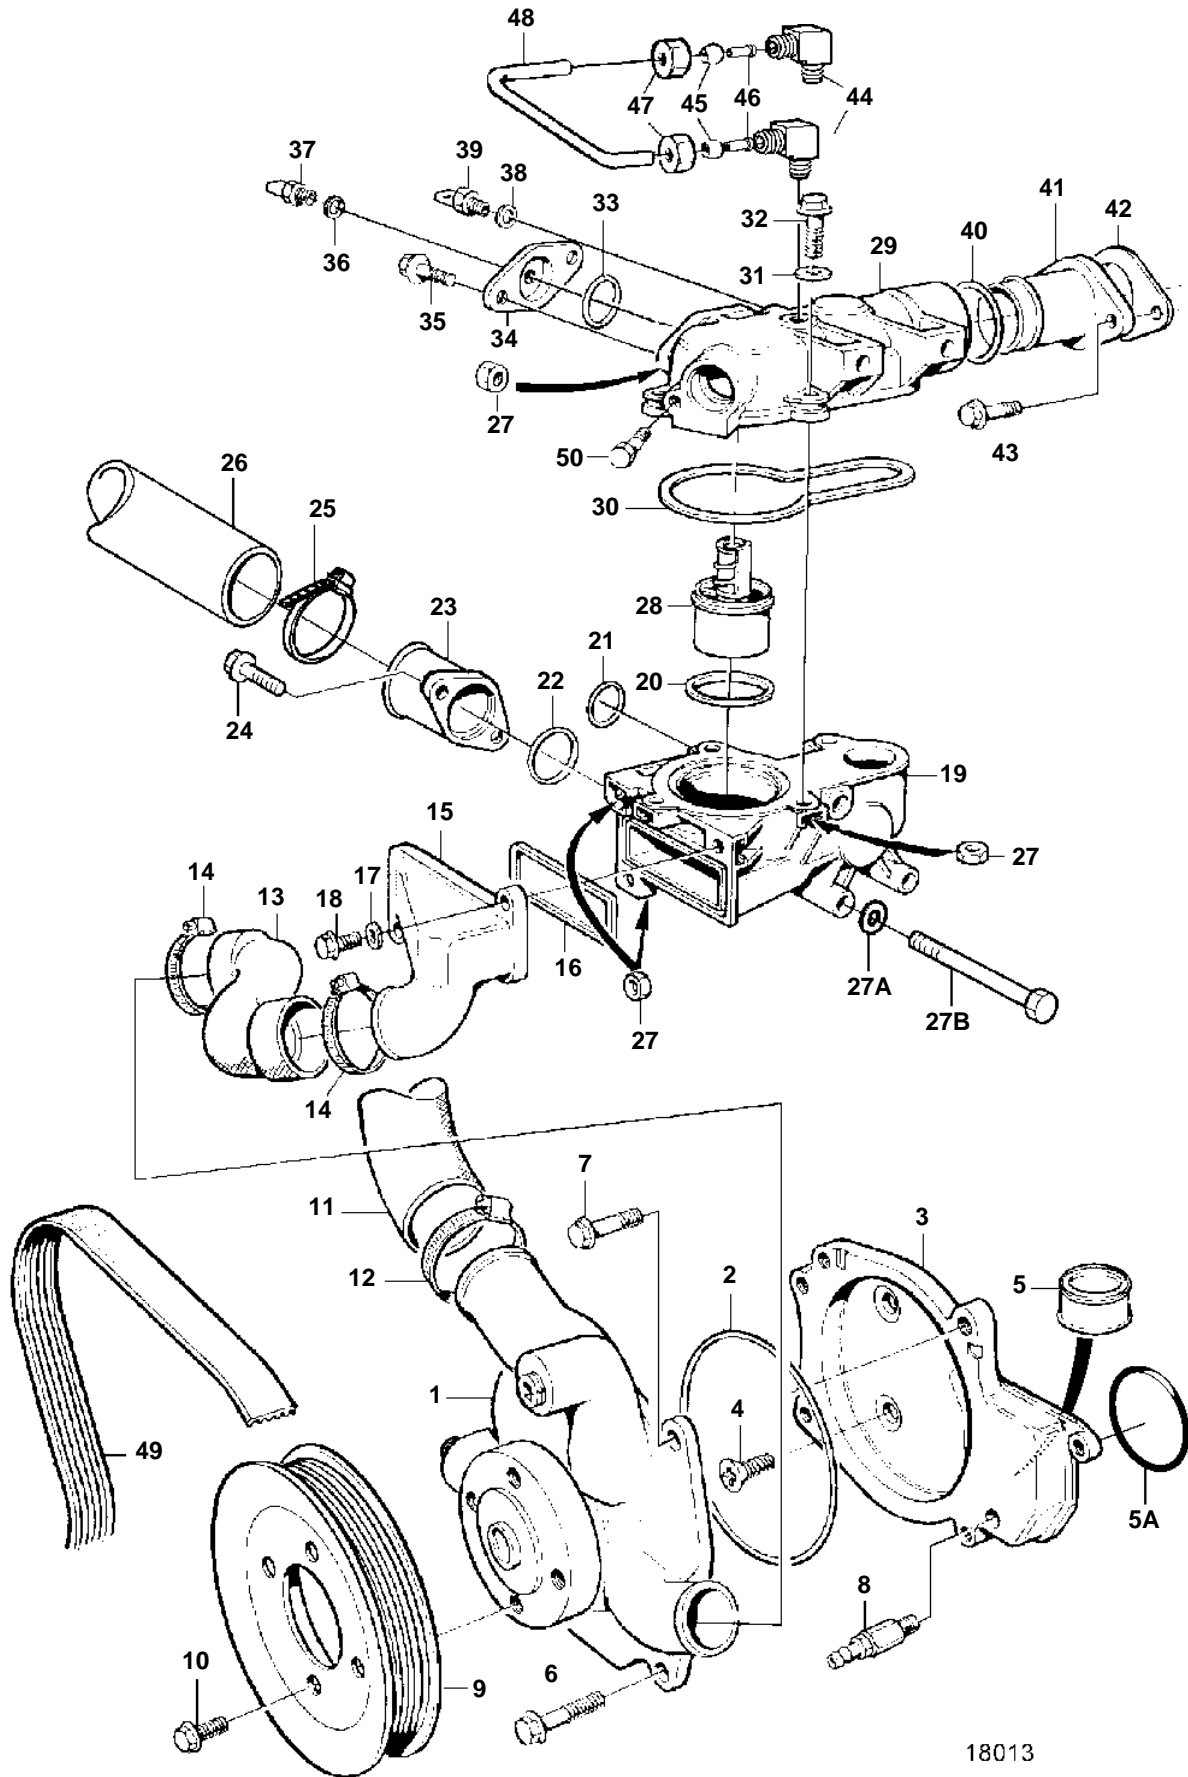

TAMD73P-A, TAMD73WJ-A

18013

TAMD73P-A, TAMD73WJ-A

REF	PART NO.	QTY	DESCRIPTION	SEE SEC.	NOTES
1	3826153	1	Circulation pump		
				578	
2	975691	1	O-ring		
3	3829027	1	Plate		(3826294)
4	866533	2	Allen head screw		
5	1161231	X	Sealant		
5A	925255	1	O-ring		ALT
6	965216	1	Screw		
7	945444	4	Flange screw		
8	966871	1	Tap		
9	866186	1	Pulley		
10	946440	4	Flange screw		
11	3830674	1	Hose	3546	Heat exchanger-water pump.
12	961672	2	Clamp		
13	3826313	1	Hose		
14	961670	2	Hose clamp		
15	866213	1	Connector housing		
16	471816	1	Sealing ring		
17	941907	2	Spring washer		
18	945444	2	Flange screw		
19	876628	1	Thermostat housing		
20	1544710	1	Sealing ring		
21	477059	1	O-ring		
22	975673	1	O-ring		
23	3826304	1	Water pipe		
24	945444	2	Flange screw		
25	961672	2	Clamp		
26	3826314	1	Hose	3546	Thermostat housing-heat exchanger.
27	955782	10	Nut		
27A	941908	3	Spring washer		
27B	965189	3	Flange screw		
28	1661993	1	Thermostat		75°C
29	477905	1	Cover		
30	471788	1	Sealing ring		
31	941907	4	Spring washer		
32	946470	4	Flange screw		
33	949658	1	O-ring		
34	3825377	1	Flange		With hole for sender with M16 thread.
	3830530	1	Flange		With hole for sender with M18 thread.
35	945444	2	Flange screw		
36	11998	1	Gasket		
37		1	Temperature sensor		SEE GROUP 30
38	947624	1	Gasket		
39		1	Temperature sensor		SEE GROUP 30
40	469982	1	Sealing ring		
41	848165	1	Tube		
42	848163	1	Gasket		
43	946544	2	Flange screw		
44	954385	2	Elbow nipple		
45	954364	2	Fitting		
46	944717	2	Sleeve		
47	954356	2	Cap nut		
48	945460	X	Plastic pipe		L=1110mm. Thermostat housing-heat exchanger.
49	866653	1	Drive belt		
50		1	Screw	3533	