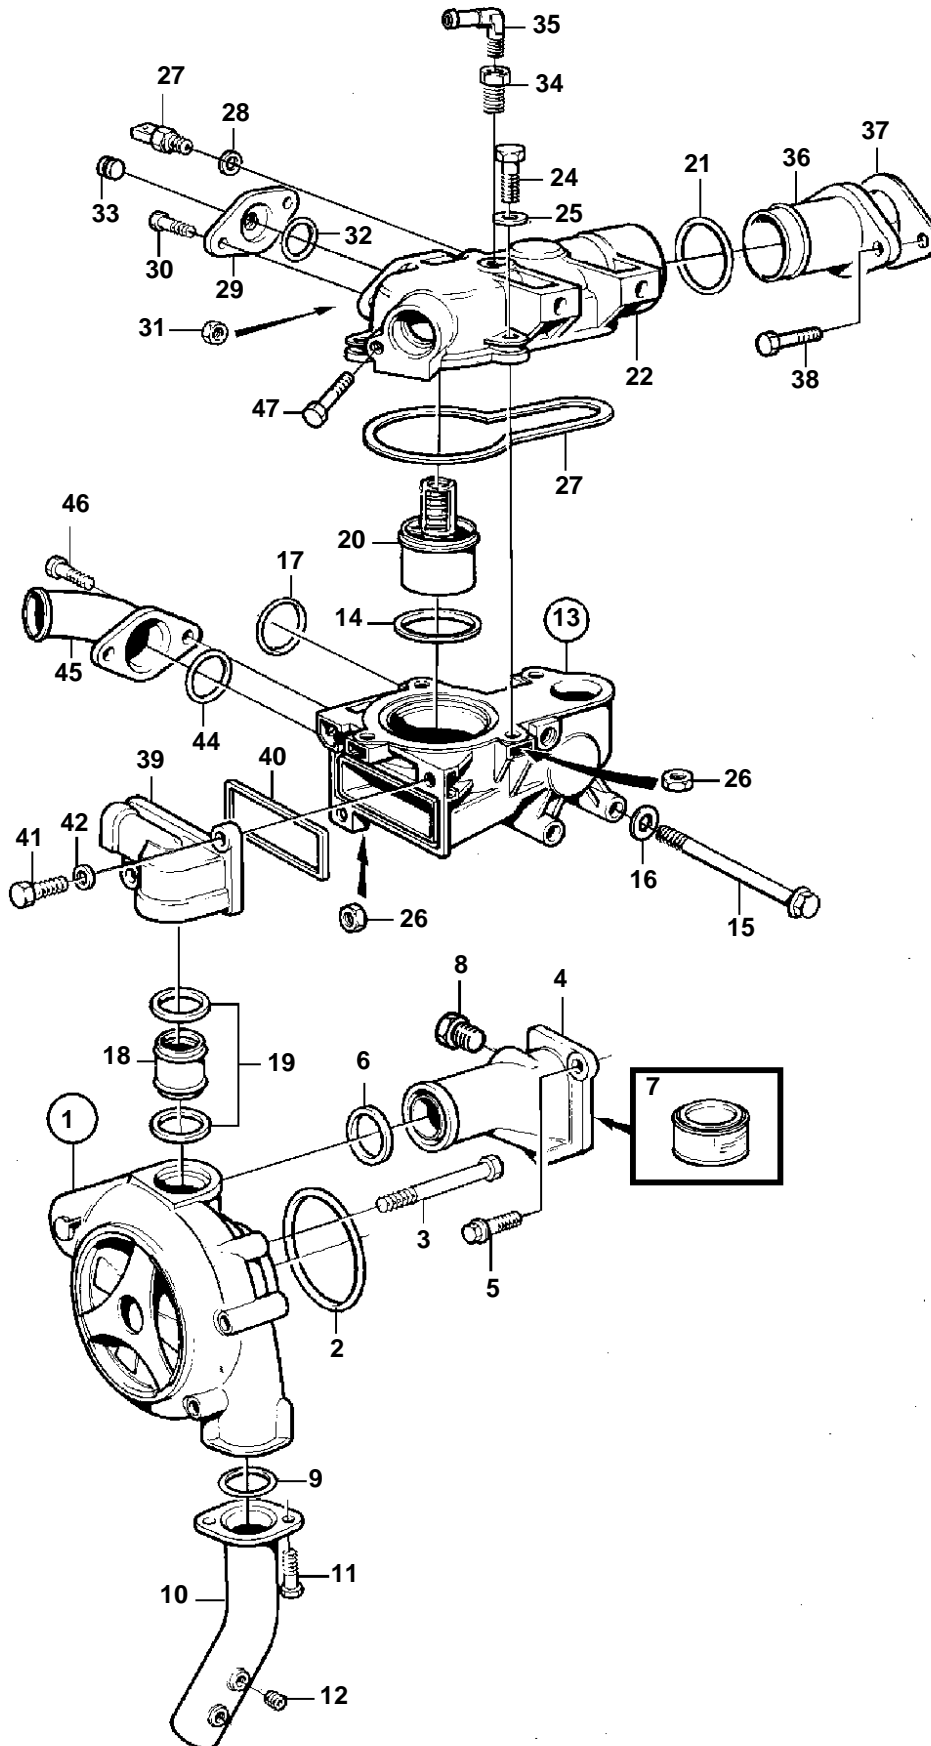

TAMD71B AUX

17056

TAMD71B AUX

REF	PART NO.	QTY	DESCRIPTION	SEE SEC.	NOTES
1	8192050	1	Circulation pump		REPL BY 3183908
				1215	
	3183908	1	Circulation pump		
				1215	
2	925095	1	O-ring		
3	965190	4	Screw		
4	421756	1	Intermediate section		
5	946472	2	Screw		
6	471629	1	Sealing ring		
7	1161231	X	Sealant		304ml
8	479976	1	Plug		
9	925092	1	O-ring		
10	848143	1	Coolant pipe		
11	945444	2	Flange screw		
12	479977	2	Plug		
13	876628	1	Thermostat housing		
14	1544710	1	· Sealing ring		
15	965189	3	Flange screw		
16	941908	3	Spring washer		
17	477059	1	O-ring		
18	471634	1	Tube		
19	469982	2	Sealing ring		
20	1661993	1	Thermostat		75°C
21	469982	1	Sealing ring		
22	477905	1	Cover		
23	471788	1	Sealing ring		
24	946470	4	Flange screw		
25	941907	4	Spring washer		
26	955782	8	Nut		
27		1	Temperature sensor		SEE GROUP 30 (947624)
28	11998	1	Gasket		
29	471705	1	Flange		
30	945444	2	Flange screw		
31	955782	2	Nut		
32	949658	1	O-ring		
33	479977	1	Plug		
34	862109	1	Nipple		
35	479953	1	Elbow nipple		
36	848165	1	Tube		
37	848163	1	Gasket		
38	946544	2	Flange screw		
39	471822	1	Housing		
40	471816	1	Sealing ring		
41	945444	2	Flange screw		
42	941907	2	Spring washer		
43	955782	2	Nut		
44	925092	1	O-ring		
45	848381	1	Water pipe		
46	945444	2	Flange screw		
47		1	Screw	2221	Tapping screw.