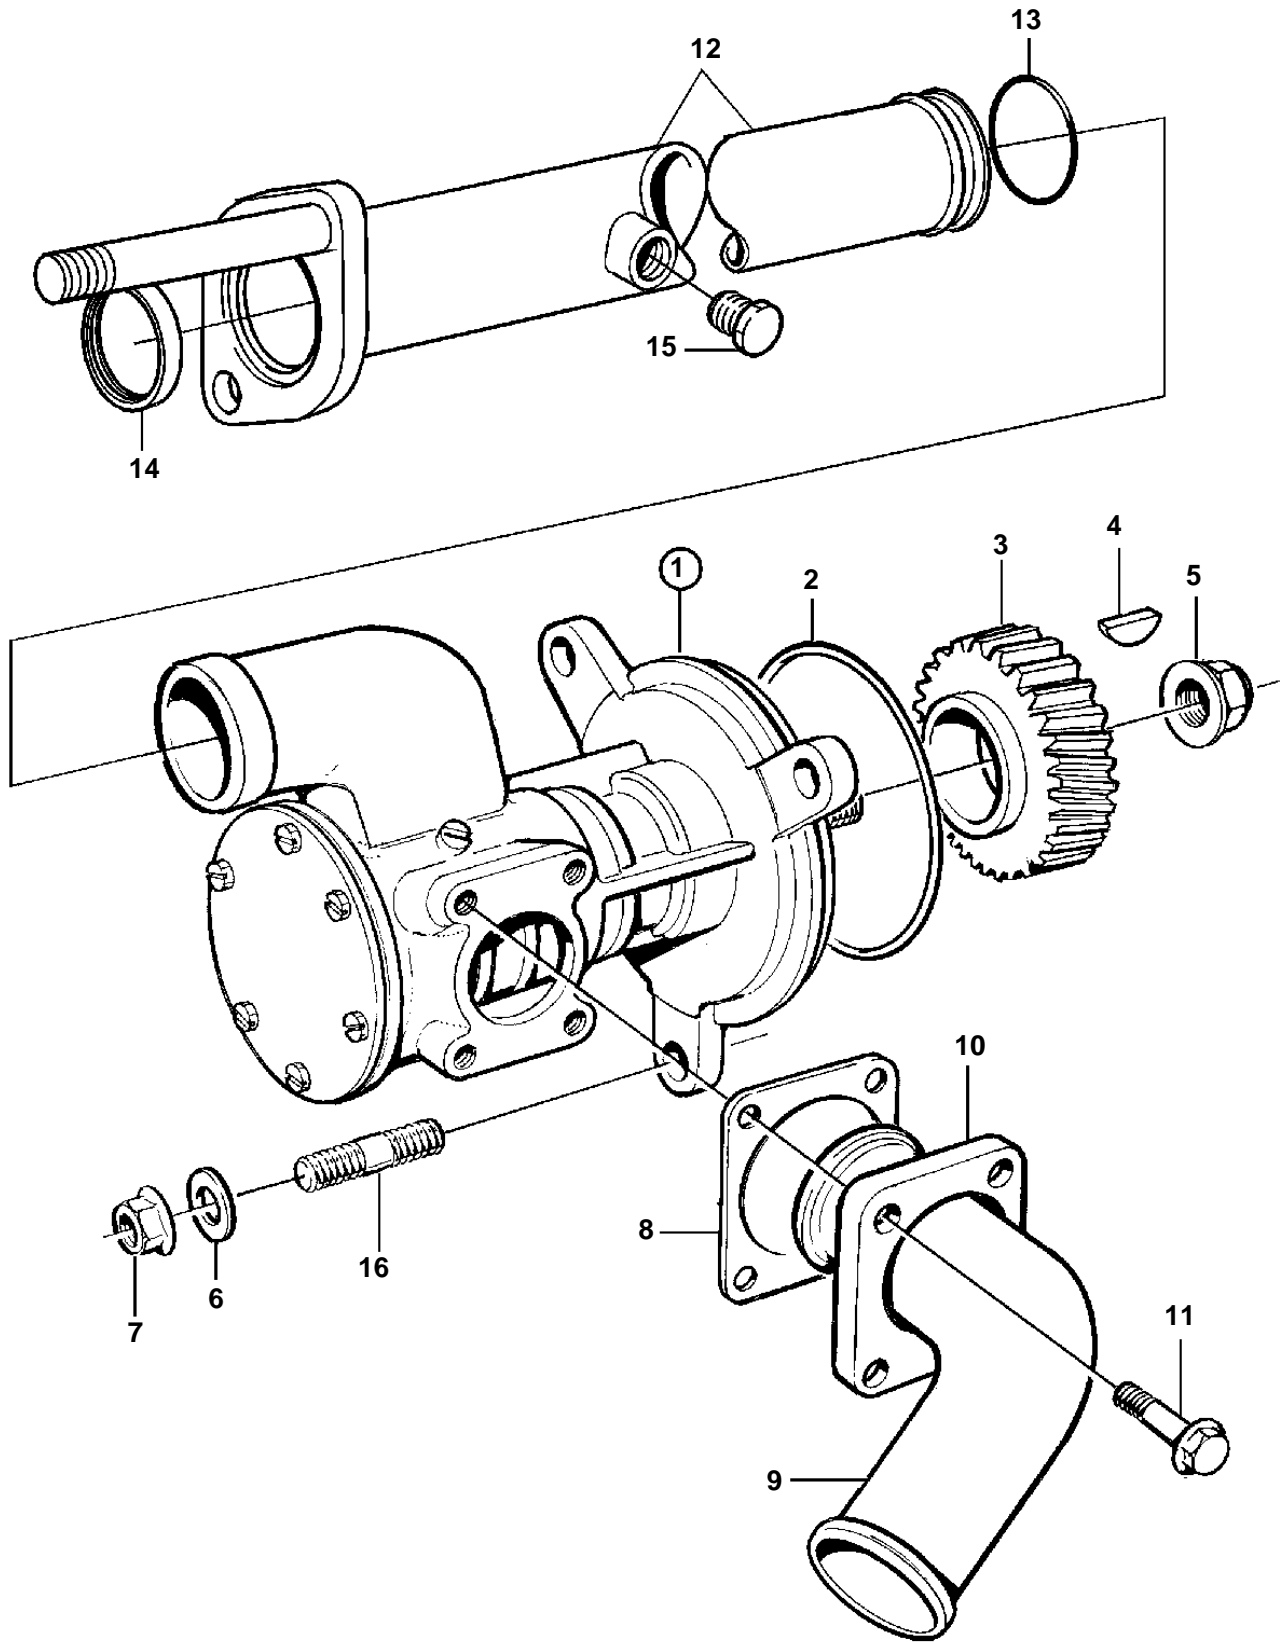

TAMD73P-A, TAMD73WJ-A

17076

TAMD73P-A, TAMD73WJ-A

REF	PART NO.	QTY	DESCRIPTION	SEE SEC.	NOTES
1	3826296	1	Sea water pump		Repl by sea water pump 3830699, gear 3830482 and flange lock nut 971099.
				3576	
	3830699	1	Sea water pump		
				3576	
2	975610	1	O-ring		
3	423087	1	Gear		FOR 3826296
			Bulletin 45-01	45-01-EN	Timing Gears, 71, 100, 121
3	3830720	1	Gear		FOR 3830699
4	942406	1	Key		
5	947855	1	Lock nut		
6	941911	3	Spring washer		
7	971073	3	Nut		
8	862592	1	Gasket		
9	848596	1	Hose attachment		
10	842029	1	Flange		
11	946441	4	Screw		
12	3826297	1	Tube, intercooler	3942	
13	863231	1	Sealing ring		
14	864491	1	Gasket		
15	981749	1	Plug		
16	967951	3	Stud		