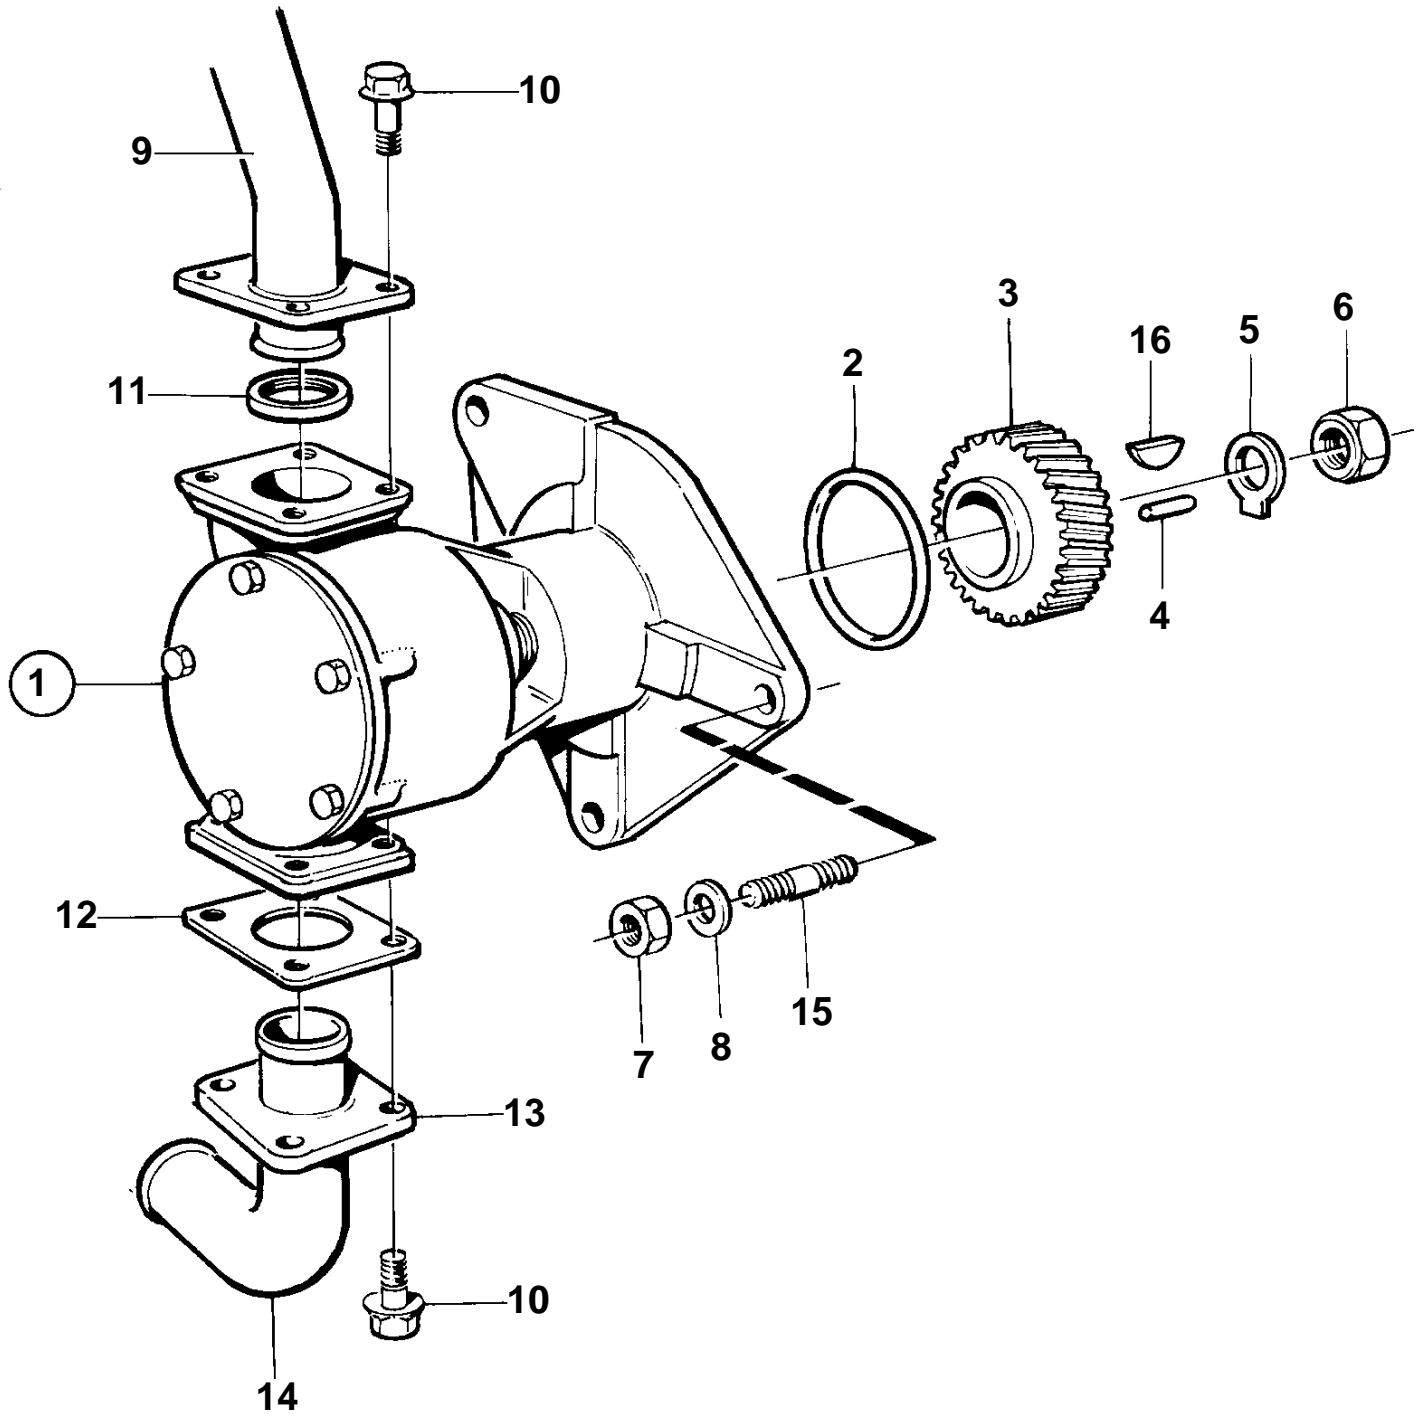

TAMD71B

11155

TAMD71B

REF	PART NO.	QTY	DESCRIPTION	SEE SEC.	NOTES
1	865259	1	Sea water pump		Repl by sea water pump 866739.
				3572	
	866739	1	Sea water pump		Repl by sea water pump 3829310.
				3572	
	3829310	1	Sea water pump		
				4542	
2	925257	1	O-ring		
3	820637	1	Gear		
4	950564	1	Pin		
5	942735	1	Lock washer		
6	955860	1	Nut		
7	971073	3	Nut		
8	941911	3	Spring washer		
9	3827942	1	Coolant pipe		(864971) (3827943). Sea water pump-heat exchanger.
10	946441	8	Screw		M10
11	864491	1	Gasket		
12	862592	1	Gasket		
13	842029	1	Flange		
14	848596	1	Hose attachment		
15	967951	3	Stud		SEE GROUP 21
16		1	Key	3572	
		1	Key	4542	