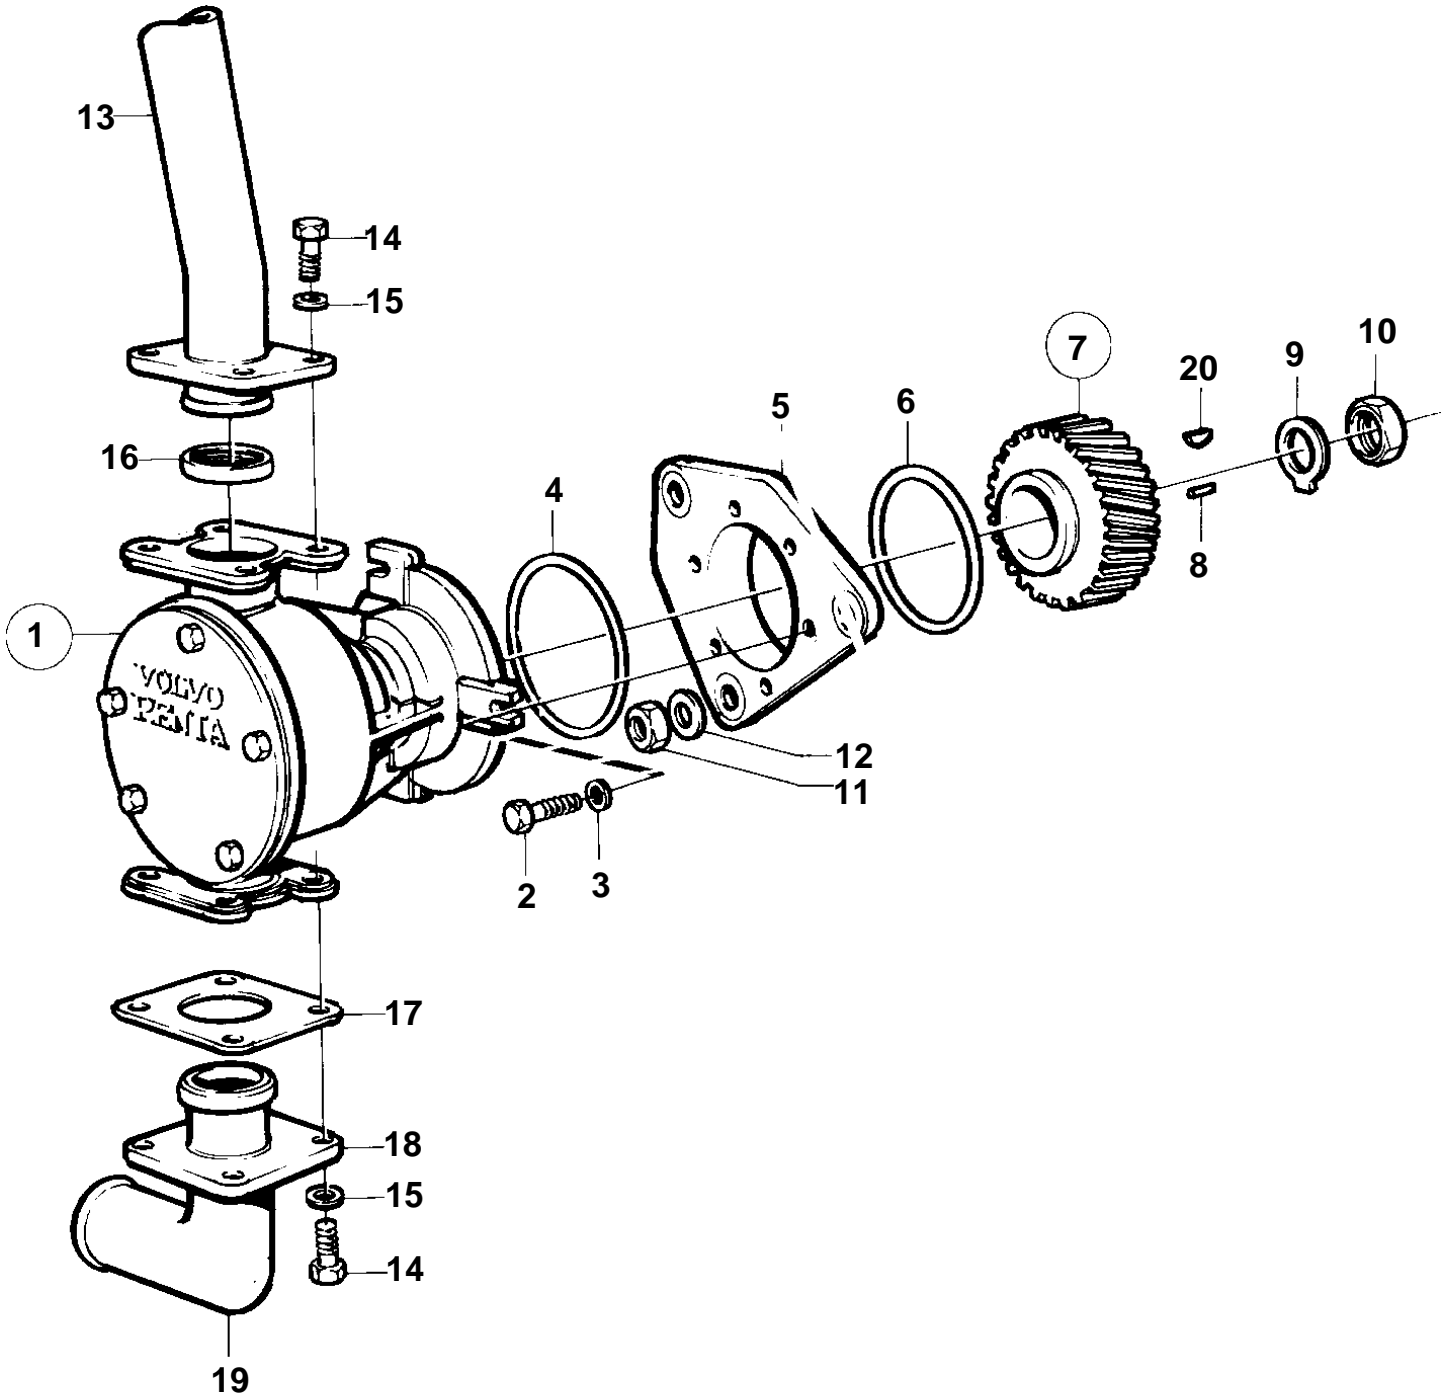

TAMD71B

10230

TAMD71B

REF	PART NO.	QTY	DESCRIPTION	SEE SEC.	NOTES
1	846354	1	Sea water pump		SN-1101027151/XXXXX. Repl by sea water pump 3829311.
				3567	
	3829311	1	Sea water pump		
				4543	
	864163	1	Sea water pump		SN1101027152/XXXXX-. Repl by sea water pump 866739 and cam 827013.
					SN-1101044435/XXXXX
				3570	
	866739	1	Sea water pump		Repl by sea water pump 3829310.
				3572	
	3829310	1	Sea water pump		
				4542	
2	946441	3	Screw		
3	941908	3	Spring washer		SN-1101027151/XXXXX
4	925095	1	O-ring		
5	848543	1	Intermediate section		
6	925257	1	O-ring		
7	820637	1	Gear		
8	950564	1	Pin		
9	942735	1	Lock washer		
10	955860	1	Nut		
11	971073	3	Nut		(961977)
12	941911	3	Spring washer		
13	3827942	1	Coolant pipe		(864971) (3827943). Sea water pump-heat exchanger.
14	940114	8	Screw		3/8",SN-1101027151/XXXXX
	946441	8	Screw		M10
15	942336	8	Spring washer		SN-1101027151/XXXXX
16	864491	1	Gasket		
17	862592	1	Gasket		
18	842029	1	Flange		
19	848596	1	Hose attachment		
20	942406	1	Key		