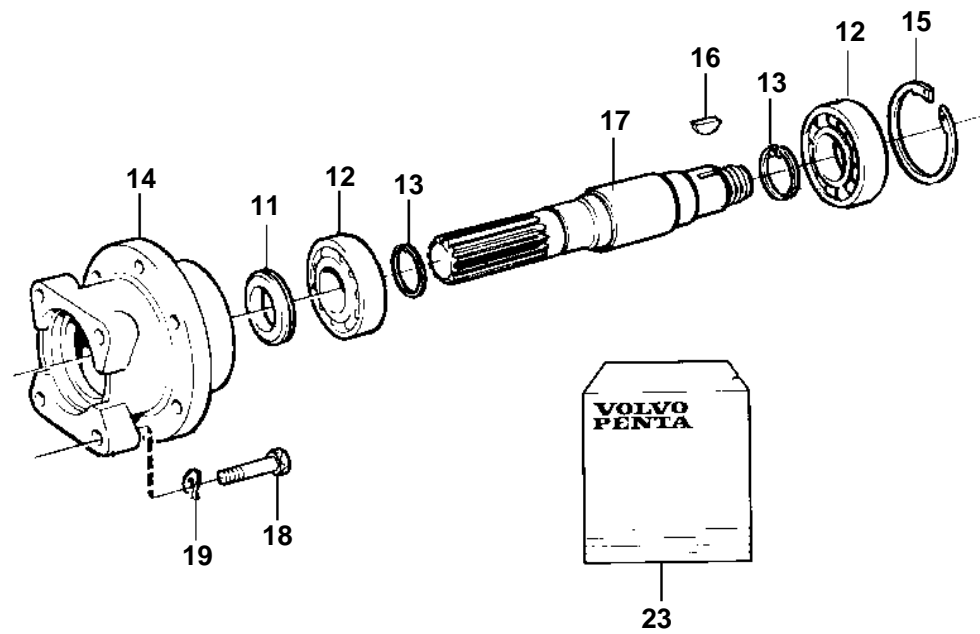

1

REF	PART NO.	QTY	DESCRIPTION	NOTES
1	3829311	1	Sea water pump	
2	847228	1	· Cover	
3	3829314	1	· Gasket	Included in impeller kit 875736.
4	827013	1	· Cam	
5		1	· Pump housing	
6	825730	1	· Screw	
7	3829449	1	· Washer	
8	826230	1	· Washer	
9	3829315	1	· Sealing ring	
10	812964	1	· Deflector	
11	845795	1	· Sealing ring	
12	11013	2	· Ball bearing	
13	847230	2	· Lock ring	
14	845969	1	· Bearing housing	
15	825735	1	· Lock ring	
16	942406	1	· Key	
17	825978	1	· Shaft	
18	940135	4	· Screw	
19	955921	4	· Washer	
20		1	· Impeller	Included in impeller kit 875736.
21		1	· Washer	Included in impeller kit 875736.
22	847229	5	· Screw	
23	875736	1	Impeller kit	