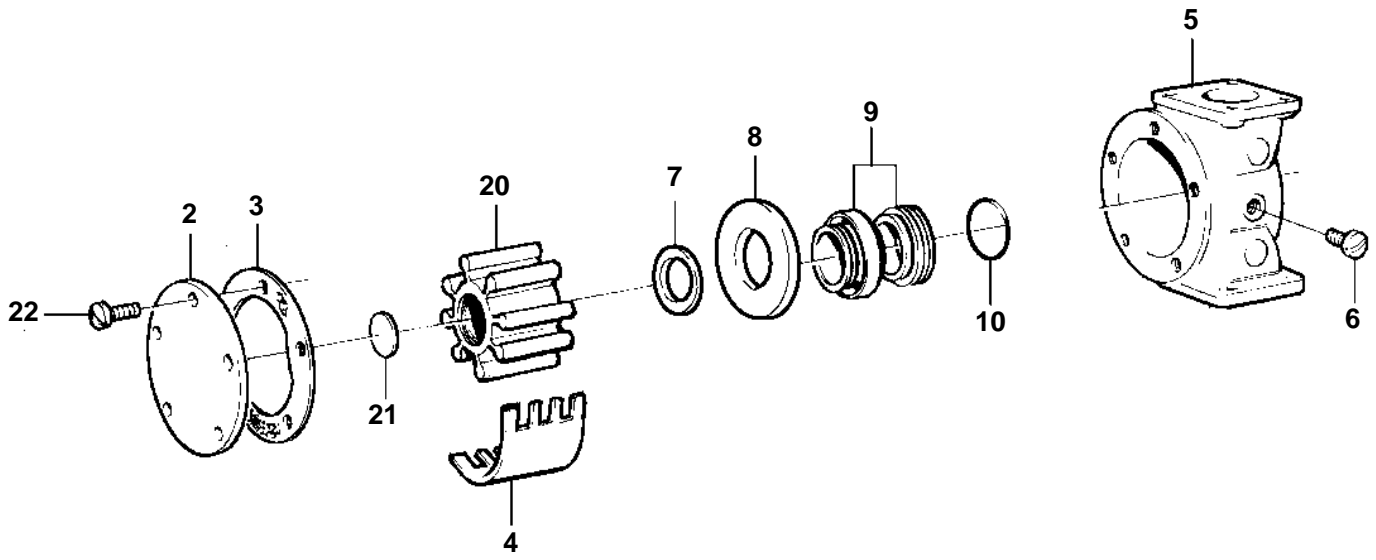

1

REF	PART NO.	QTY	DESCRIPTION	NOTES
1	3829311	1	Sea water pump	
2	847228	1	· Cover	
3	3829314	1	· Gasket	Included in impeller kit 875736.
4	827013	1	· Cam	
5		1	· Pump housing	
6	825730	1	· Screw	
7	3829449	1	· Washer	
8	826230	1	· Washer	
9	3829315	1	· Sealing ring	
10	812964	1	· Deflector	
11	845795	1	· Sealing ring	
12	11013	2	· Ball bearing	
13	847230	2	· Lock ring	
14	845969	1	· Bearing housing	
15	825735	1	· Lock ring	
16	942406	1	· Key	
17	825978	1	· Shaft	
18	940135	4	· Screw	
19	955921	4	· Washer	
20		1	· Impeller	Included in impeller kit 875736.
21		1	· Washer	Included in impeller kit 875736.
22	847229	5	· Screw	
23	875736	1	Impeller kit	