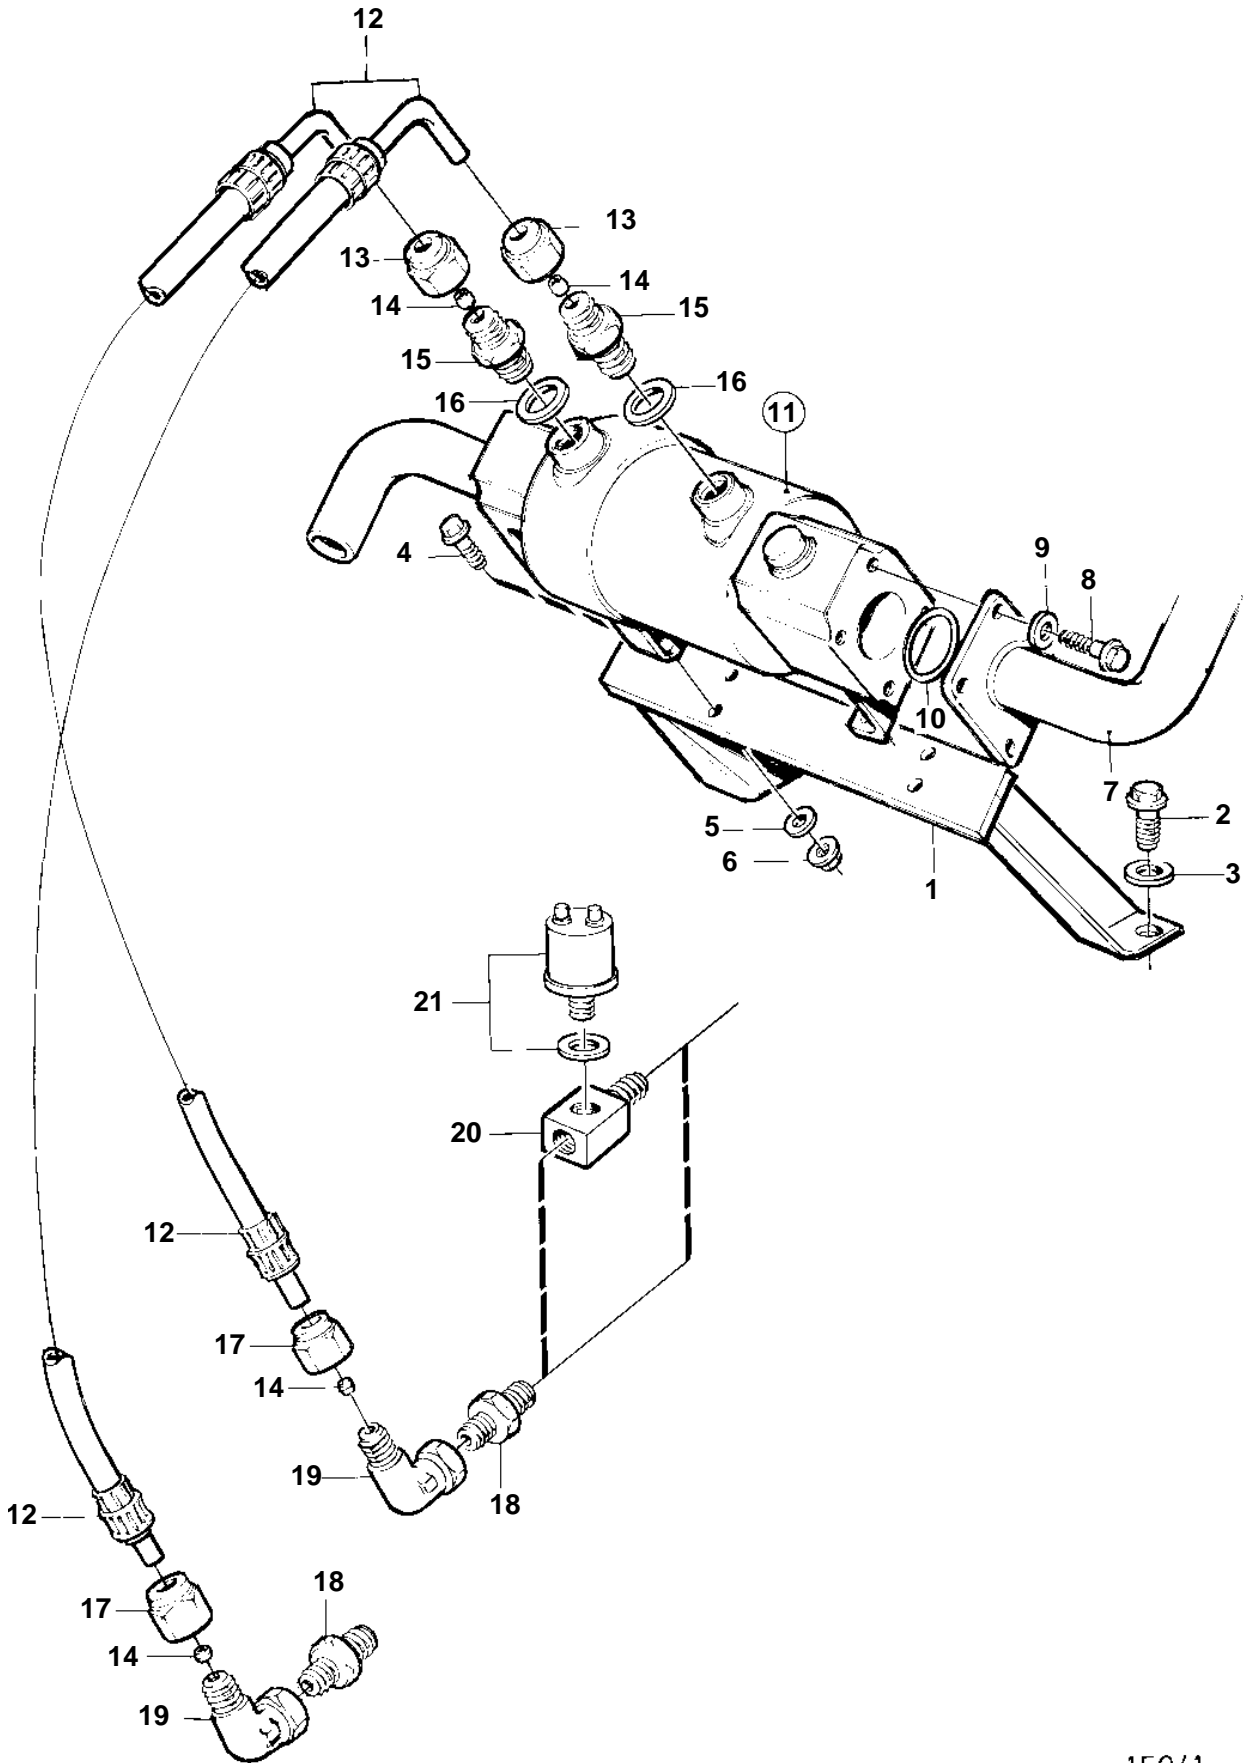

TAMD71B

15941

TAMD71B

REF	PART NO.	QTY	DESCRIPTION	SEE SEC.	NOTES
1	848098	1	Bracket		
2	965191	2	Screw		
3	940280	2	Spring washer		
4	955295	4	Screw		
5	941907	4	Spring washer		
6	955782	4	Nut		
7		1	Coolant pipe	3565	
8	970947	4	Screw		
9	941908	4	Spring washer		
10	864491	1	Gasket		
11		1	Oil cooler		
				764	
12	847165	2	Hose		L=580mm
13	941331	2	Nut		
14	1677898	4	Ferrule		(956970)
15	968132	2	Nipple		
16	957184	2	Washer		EARLY TYPE
17	956984	2	Nut		
18	941750	2	Nipple		
19	964016	2	Nipple		
20	842425	1	Nipple		
21		1	Pressure sensorreverse gear		SEE GROUP 30
		1	Gasket		SEE GROUP 30